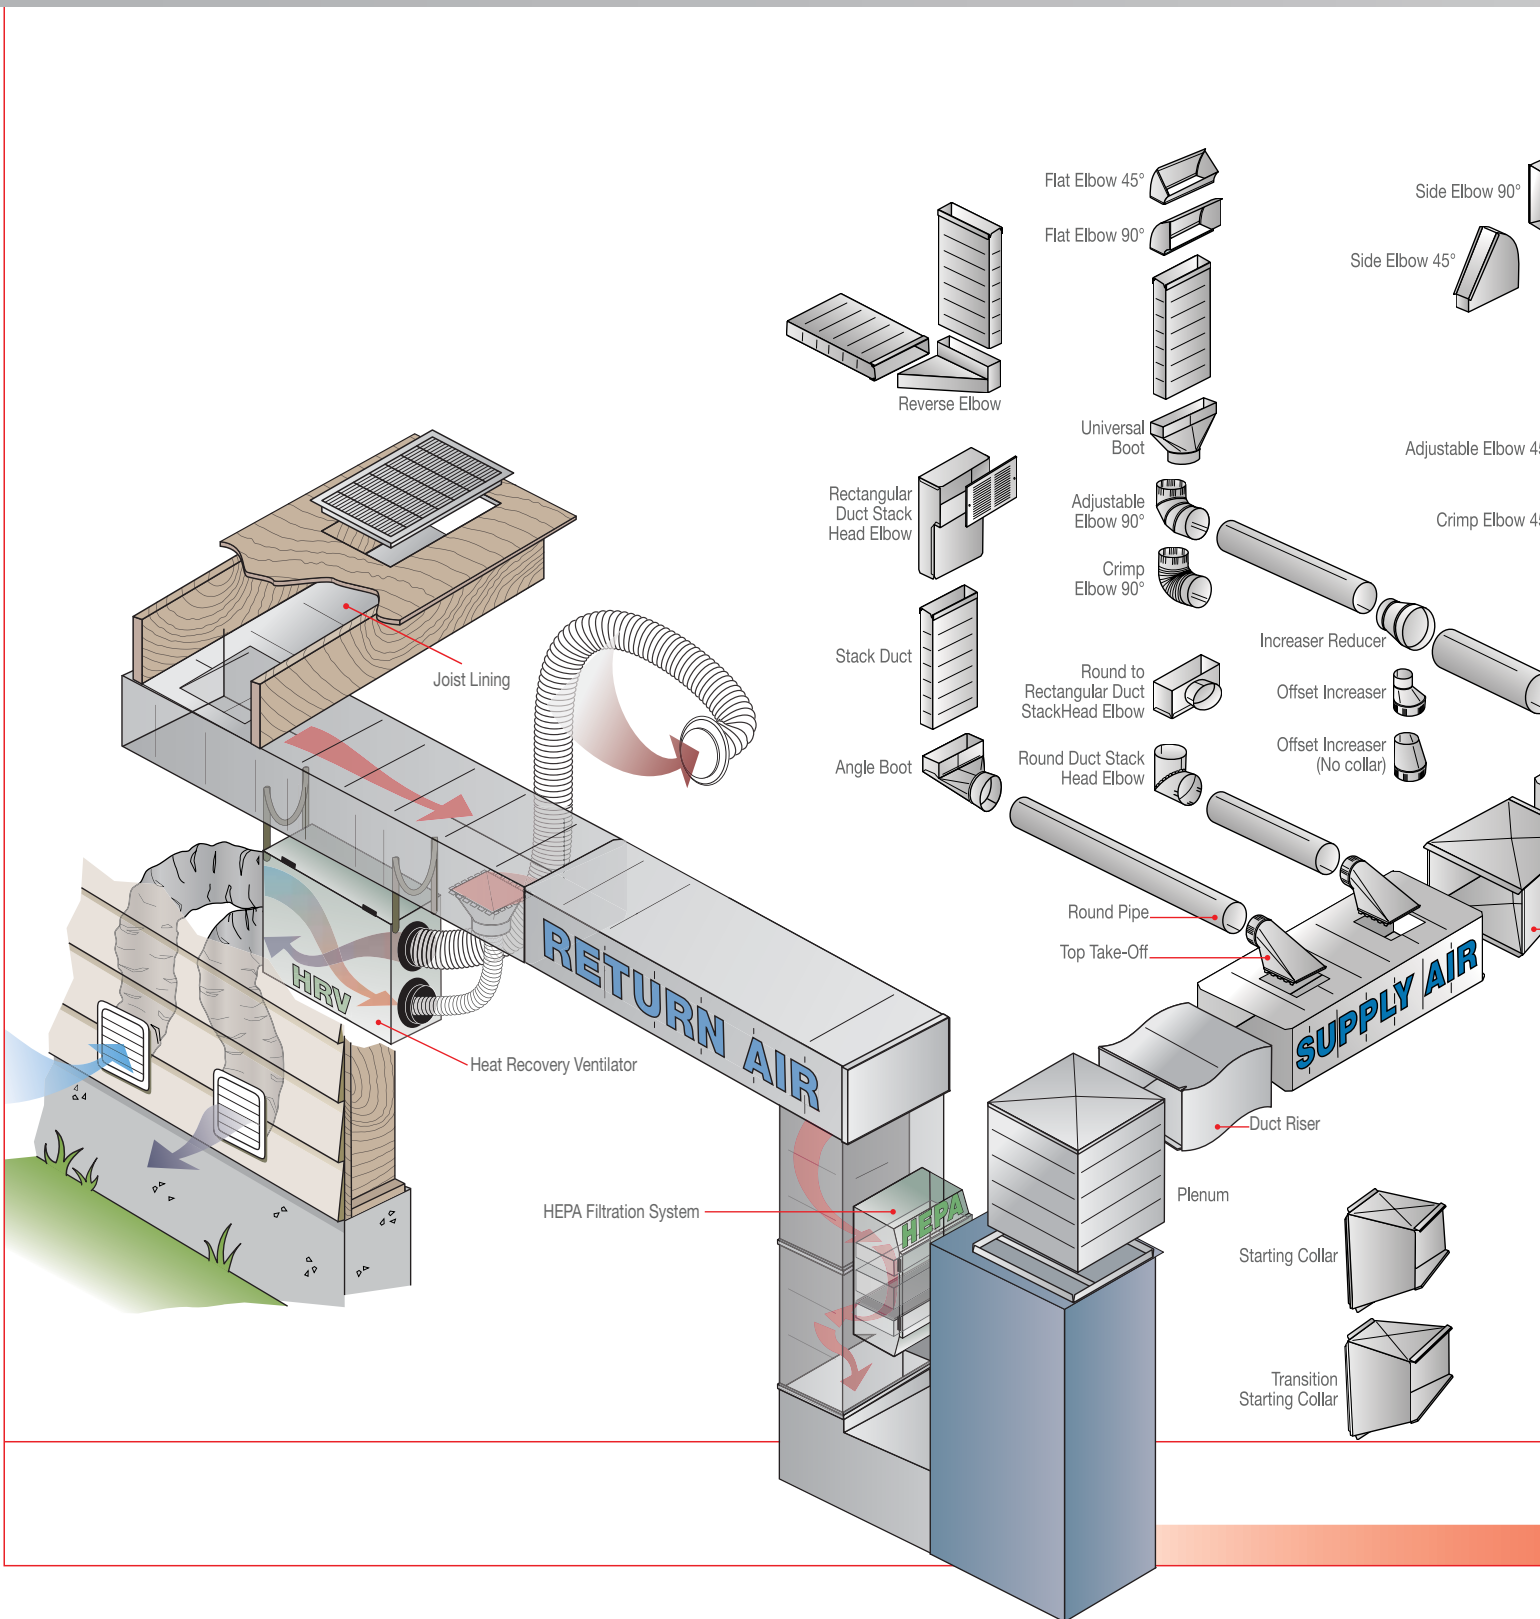

Imperial[™]

Galvanized Duct, Pipe & Fittings

Galvanized Product Residential Layout

Table of Contents

Stack Duct - 30ga	5	Wye - (Full Flow)	20
Trunk Duct	5	Wye - (Bullhead)	20
Trunk Duct (S & D Cleats Included)	6	Oval Pipe	20
Drive Cleats	6	Oval Vertical Elbow - 45°	20
"S" Cleats	6	Oval Vertical Elbow - 90°	20
Standing "S" Cleats	6	Oval Flat Elbow - 45°	21
Blind End Cap	6	Oval Flat Elbow - 90°	21
Starting Collar	6	Round To Oval End Boot	21
Transition Starting Collar	7	Round To Oval Boot - 90°	21
Flat Elbow 45° - (Shortway)	7	Round To Oval Straight Boot	21
Flat Elbow 90° - (Shortway)	7	Round To Oval Hrv Boot	21
Side Elbow 45° - (Longway)	7	Oval Stack Head	21
Side Elbow 90° - (Longway)	7	Chimney Thimble	21
Reverse Elbow	8	Rain Cap	22
Shoe Boot Elbow	8	Roof Flashing	22
Duct Riser - (6" Rise)	8	Storm Collar	22
Duct Reducer- (Flat)	8		
Joist Lining	8		
Plenum - 28Ga	9		
Plenum Sets - 28Ga	9		
Side Take-Off	9		
Top Take-Off	10		
Angle Take-Off - 45°	10		
Adjustable Take-Off	10		
Rectangular Duct Stack Head Elbow	10		
Round To Rectangular Duct Stack Head Elbow	10		
Round Duct Stack Head Elbow	10		
Round Pipe	11		
Adjustable Elbow - 45°	13		
Adjustable Elbow - 90°	13		
Corrugated Elbow - 90°	13		
End Boot	14		
Angle Boot	14		
Universal Boot	15		
Ceiling Boot	15		
Short Reducer	15		
Short Increaser	16		
Increaser / Reducer - (No Crimp)	16		
Round End Cap - (Big End)	17		
Round End Cap - (Small End)	17		
Round Collar	17		
Spin Collar - (With Damper)	17		
Drawband	18		
Connector Union	18		
Round Damper With Key	18		
Volume Damper - (With Sleeve)	18		
Butterfly Damper	18		
"Tee" Saddle	18		
"Wye" Saddle	19		
Tee- (Straight Tee Joint)	19		
Tee - (Full Flow)	19		