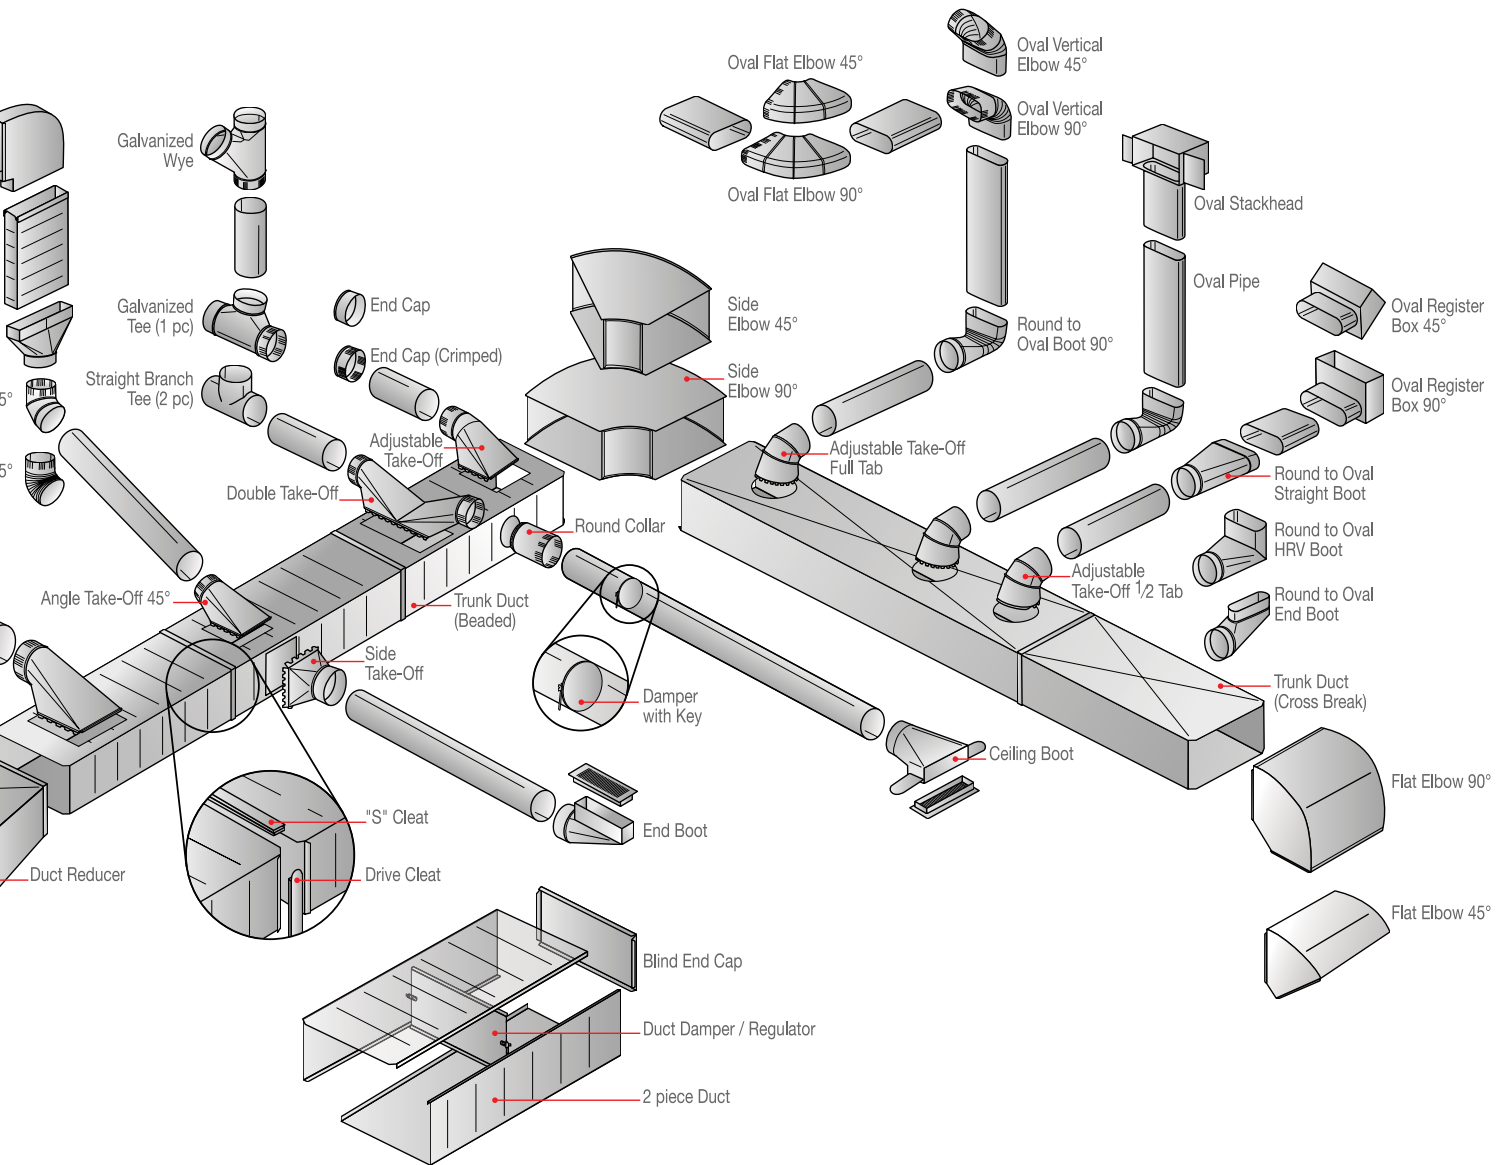

Imperial[™]

Galvanized Duct, Pipe & Fittings

Galvanized Product Residential Layout

Table of Contents

Stack Duct - 30ga	5	Wye - (Full Flow)	20
Trunk Duct	5	Wye - (Bullhead)	20
Trunk Duct (S & D Cleats Included)	6	Oval Pipe	20
Drive Cleats	6	Oval Vertical Elbow - 45°	20
"S" Cleats	6	Oval Vertical Elbow - 90°	20
Standing "S" Cleats	6	Oval Flat Elbow - 45°	21
Blind End Cap	6	Oval Flat Elbow - 90°	21
Starting Collar	6	Round To Oval End Boot	21
Transition Starting Collar	7	Round To Oval Boot - 90°	21
Flat Elbow 45° - (Shortway)	7	Round To Oval Straight Boot	21
Flat Elbow 90° - (Shortway)	7	Round To Oval Hrv Boot	21
Side Elbow 45° - (Longway)	7	Oval Stack Head	21
Side Elbow 90° - (Longway)	7	Chimney Thimble	21
Reverse Elbow	8	Rain Cap	22
Shoe Boot Elbow	8	Roof Flashing	22
Duct Riser - (6" Rise)	8	Storm Collar	22
Duct Reducer- (Flat)	8		
Joist Lining	8		
Plenum - 28Ga	9		
Plenum Sets - 28Ga	9		
Side Take-Off	9		
Top Take-Off	10		
Angle Take-Off - 45°	10		
Adjustable Take-Off	10		
Rectangular Duct Stack Head Elbow	10		
Round To Rectangular Duct Stack Head Elbow	10		
Round Duct Stack Head Elbow	10		
Round Pipe	11		
Adjustable Elbow - 45°	13		
Adjustable Elbow - 90°	13		
Corrugated Elbow - 90°	13		
End Boot	14		
Angle Boot	14		
Universal Boot	15		
Ceiling Boot	15		
Short Reducer	15		
Short Increaser	16		
Increaser / Reducer - (No Crimp)	16		
Round End Cap - (Big End)	17		
Round End Cap - (Small End)	17		
Round Collar	17		
Spin Collar - (With Damper)	17		
Drawband	18		
Connector Union	18		
Round Damper With Key	18		
Volume Damper - (With Sleeve)	18		
Butterfly Damper	18		
"Tee" Saddle	18		
"Wye" Saddle	19		
Tee- (Straight Tee Joint)	19		
Tee - (Full Flow)	19		