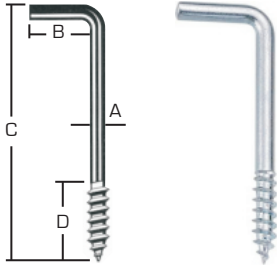

Square Hooks

- Ideal for hanging car keys, coffee mugs, etc.
- For interior or exterior application.

Square Hooks - Carded

SKU	MATERIAL	FINISH	A	B	C	D	PACKAGING
5818869	Steel	Bright zinc	3/32"	25/64"	1 3/8"	25/64"	10 Pcs / Carded
5831045	Steel	Bright zinc	1/8"	1/2"	1 7/8"	19/32"	6 Pcs / Carded
5831524	Steel	Bright zinc	5/32"	1/2"	2 1/4"	7/8"	4 Pcs / Carded
5845805	Steel	Bright zinc	3/16"	21/32"	2 5/8"	1"	3 Pcs / Carded
5853973	Steel	Bright zinc	15/64"	15/32"	3"	1 1/4"	2 Pcs / Carded