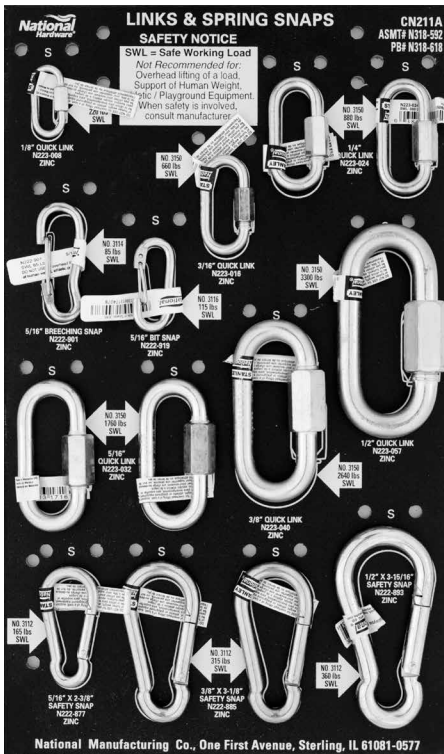

CN211A QUICK LINKS/SPRNG SNAPS CONNECTION

9"x15" Panel Board

Stock# N318-592 List Price $280.85

PB# 318-618