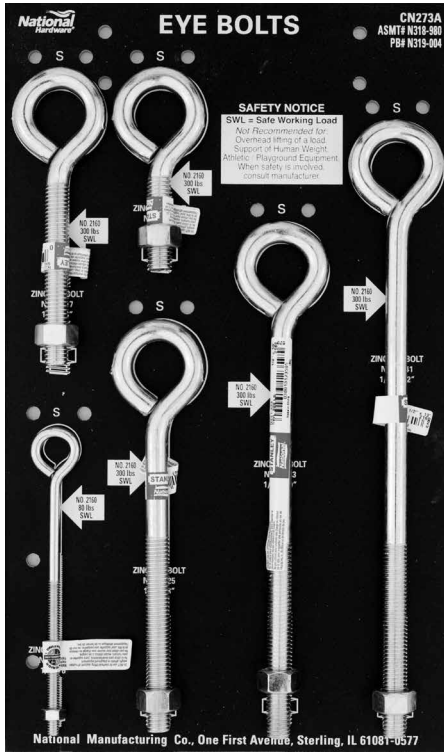

Stock# N320-523 List Price \$341.60

PB# 320-515

* images not to scale

CN272B EYE BOLTS CONNECTION

2 - 18"x15" Panel Board

Stock# N322-859 List Price \$341.60

PB# A322-875, B322-883

**CN273A EYE BOLTS
CONNECTION**