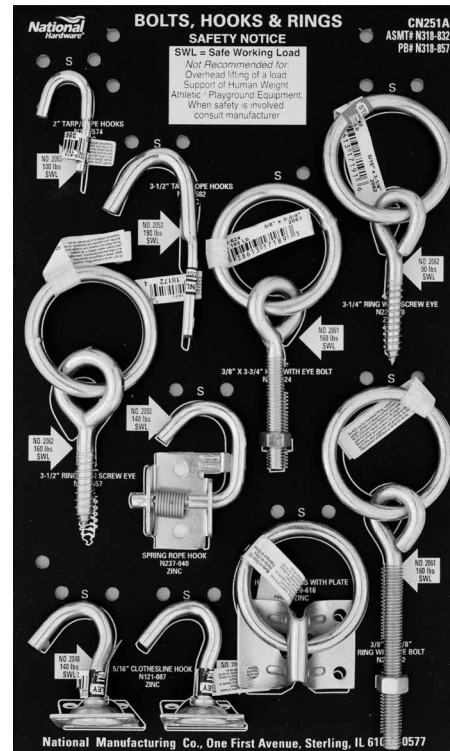

**CN251A BOLTS/HOOKS/RINGS
CONNECTION**

9"x15" Panel Board

Stock# N318-832 List Price $255.20

PB# 318-857