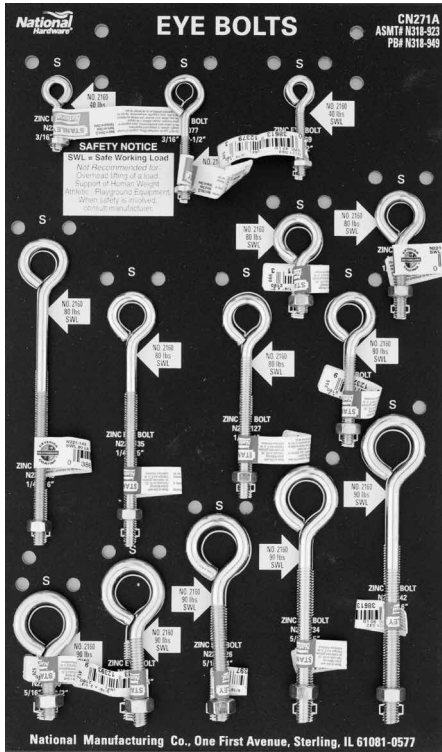

CN271A EYE BOLTS CONNECTION

9"x15" Panel Board

Stock# N318-923 List Price $138.00

PB# 318-949