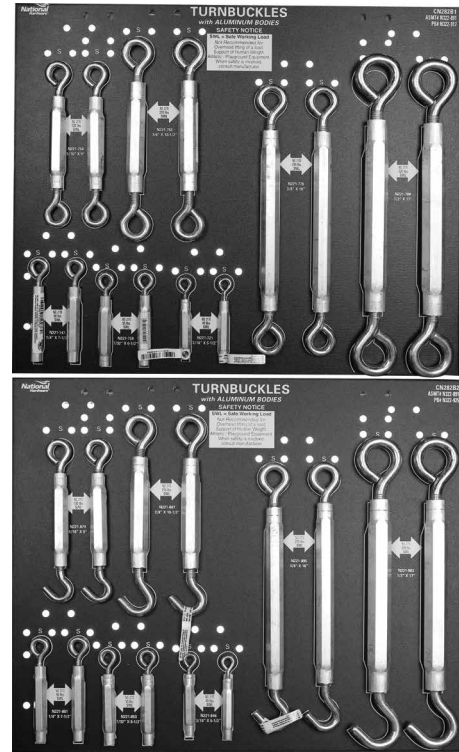

CN282B TURNBUCKLES CONNECTION

2 - 18"x15" Panel Board

Stock# N322-891 List Price $352.80

PB# A322-917, B322-925