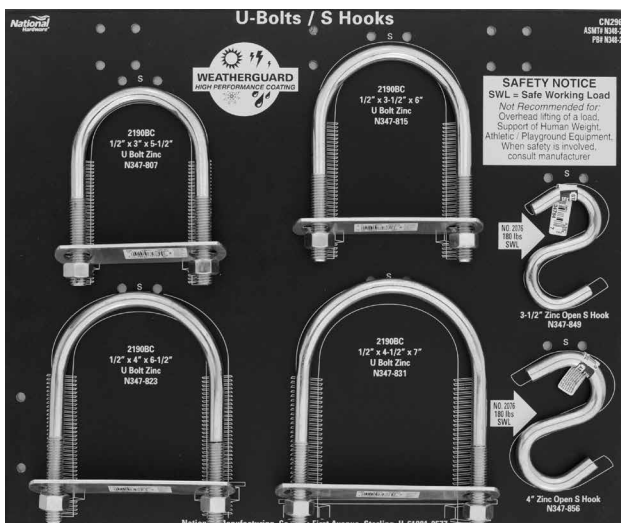

CN296A H/D U-BOLTS & S HOOKS CONNECTION

18"x15" Panel Board

Stock# N348-219 List Price $86.12

PB# 348-227