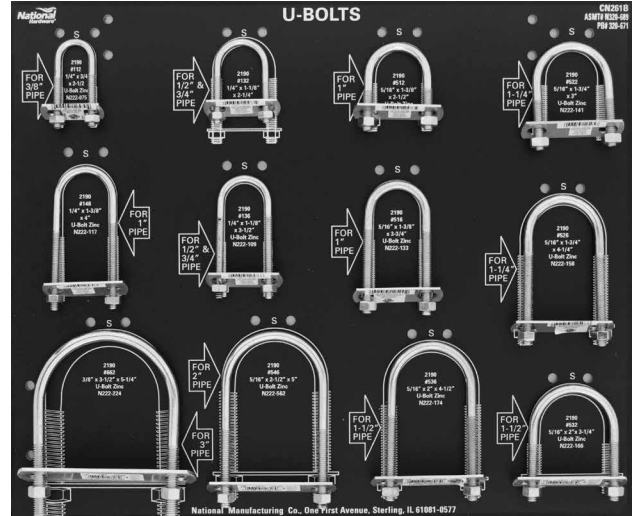

CN261B U-BOLTS CONNECTION

18"x15" Panel Board

Stock# N320-689 List Price $194.00
PB# 320-671