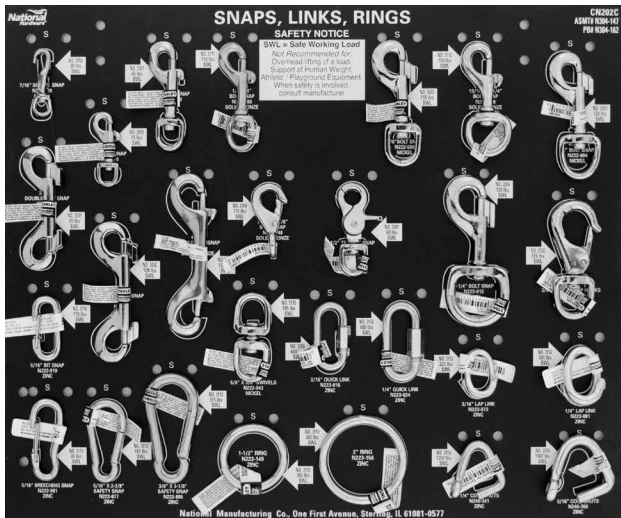

**CN202C SNAPS/LINKS/HOOKS
CONNECTION**

18"x15" Panel Board

Stock# N304-147 List Price $563.35

PB# 304-162