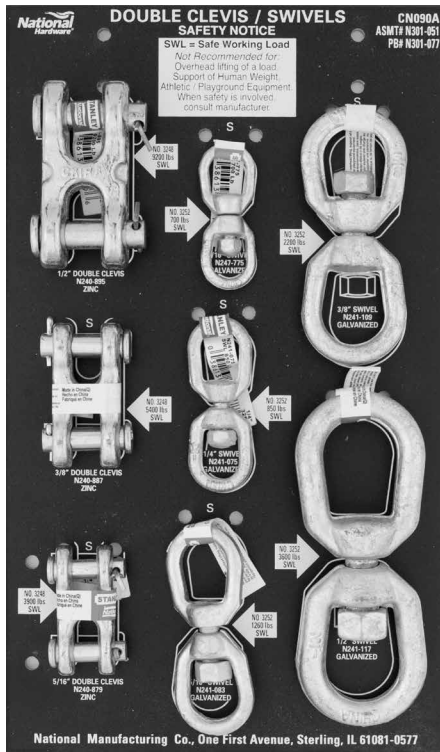

**CN090A DBL CLVS/SWIVL
CONNECTION**

9"x15" Panel Board

Stock# N301-051 List Price $226.79

PB# 301-077