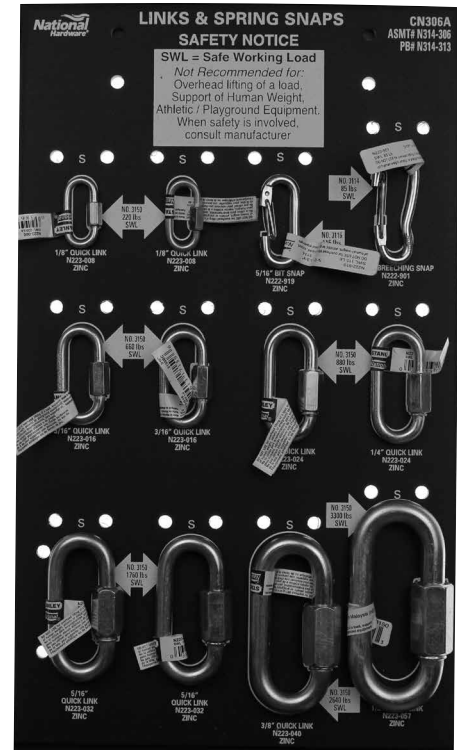

CN306A LINKS & SPRING CONNECTION

9"X15" Panel Board

Stock# N314-306 List Price $320.15

PB# N314-313