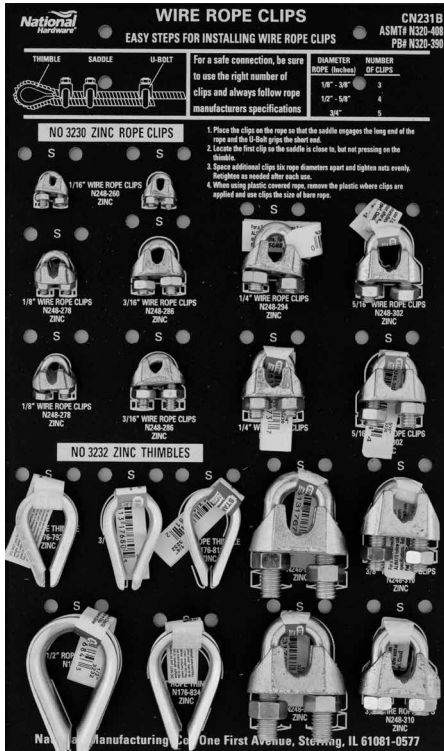

PB# 318-709

CN231B ROPE CLAMPS/THIMBLES CONNECTION

9"x15" Panel Board

Stock# N320-408 List Price \$136.45

PB# 320-390

CN241A PULLEYS CONNECTION

9"x15" Panel Board

Stock# N318-717 List Price \$260.43