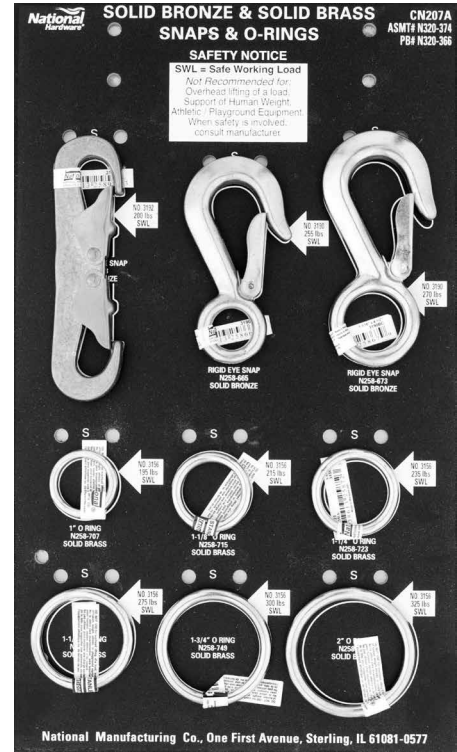

CN207A SNAPS SOLID BRONZE CONNECTION

9"x15" Panel Board

Stock# N320-374 List Price $171.00

PB# 320-366