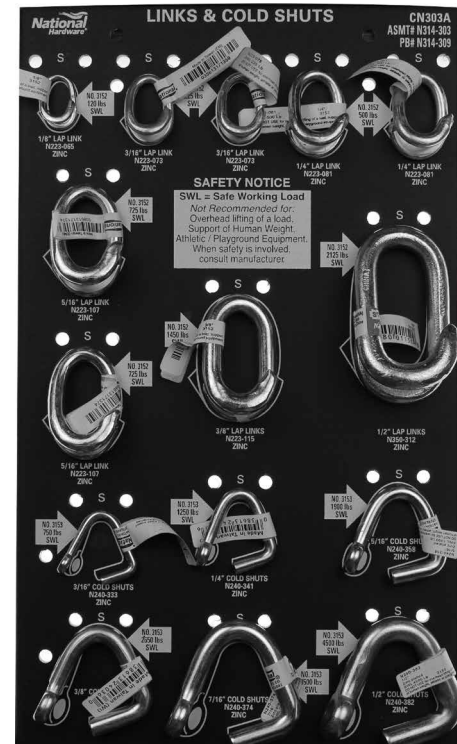

CN303A LINKS & COLD CONNECTION

9"x15" Panel Board

Stock# N314-303 List Price $212.25

PB# N314-309