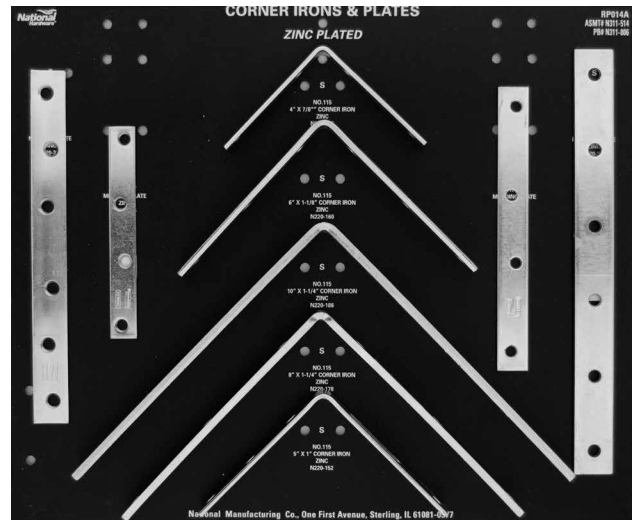

RP014A CORNER BRACES/PLATES

REPAIR

18"x15" Panel Board

Stock# N311-514 List Price \$239.10

PB# 311-506

RP013B CORNER BRACES

REPAIR

9"x15" Panel Board