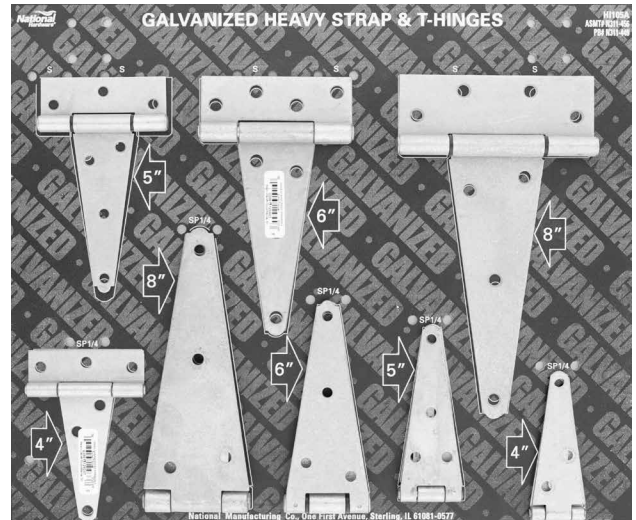

HI102A HEAVY STRAP/T HINGES ZN

18"x30" Panel Board
 Stock# N304-998 List Price \$572.80
 PB# 304-980

**HI103A HEAVY STRAP/T HINGES GLV
HINGES**

18"x30" Panel Board

Stock# N311-399 List Price \$793.15

PB# 311-381