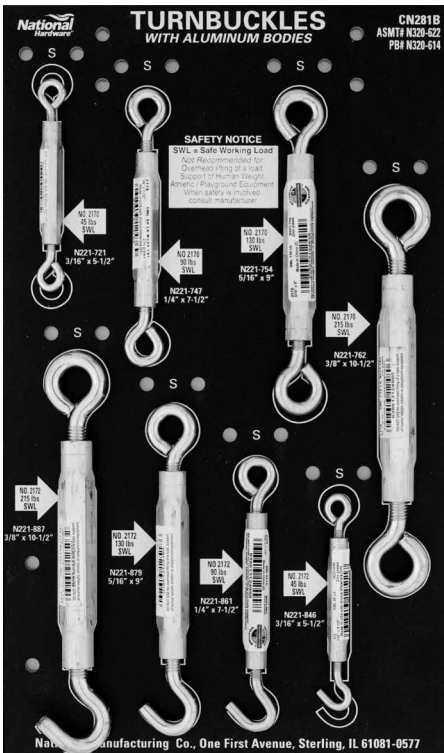

CN281B TURNBUCKLES CONNECTION

9"x15" Panel Board

Stock# N320-622 List Price $142.40

PB# 320-614