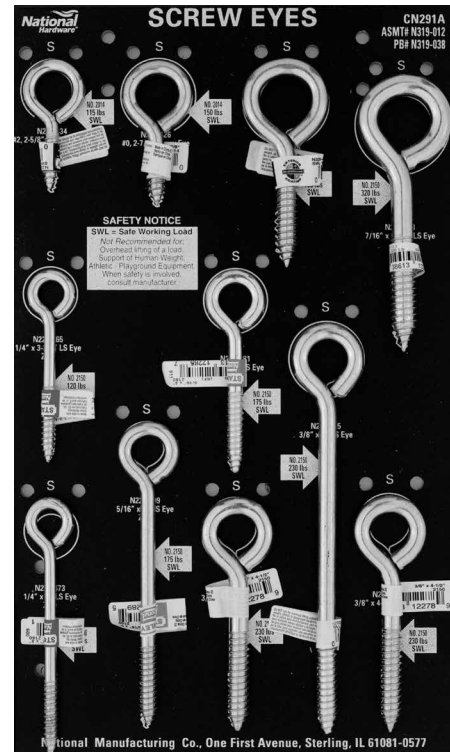

**CN291A SCREW EYES
CONNECTION**

9"x15" Panel Board

Stock# N319-012 List Price $122.80

PB# 319-038