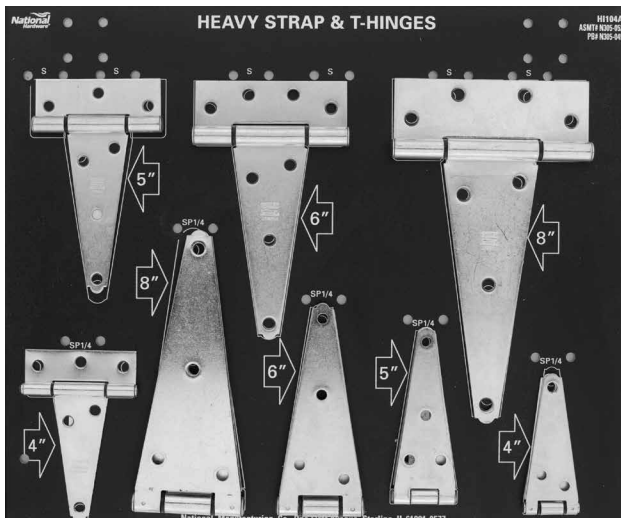

**HI104A HEAVY STRAP/T HINGES ZN
HINGES**

18"x15" Panel Board

Stock# N305-052 List Price $308.31

PB# 305-045