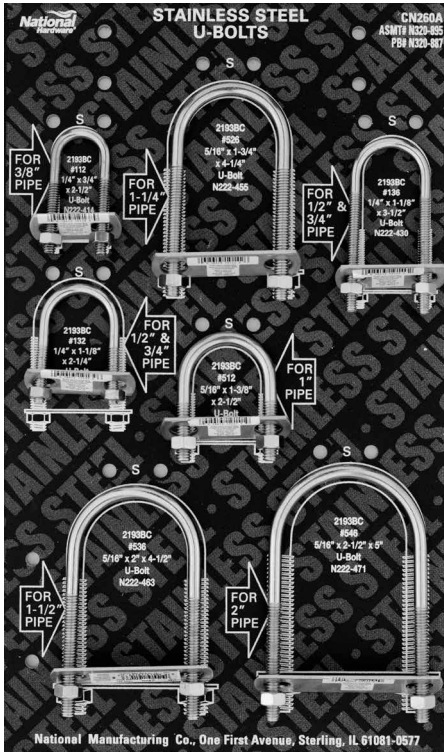

CN260A U-BOLTS SS CONNECTION

9"x15" Panel Board

Stock# N320-895 List Price $320.35
PB# 320-887