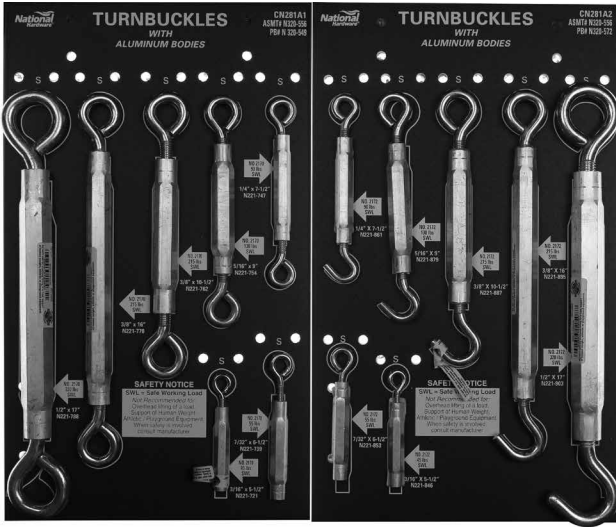

CN281A TURNBUCKLES CONNECTION

2 - 9"x15" Panel Board

Stock# N320-556 List Price $352.80

PB# A320-549, B320-572