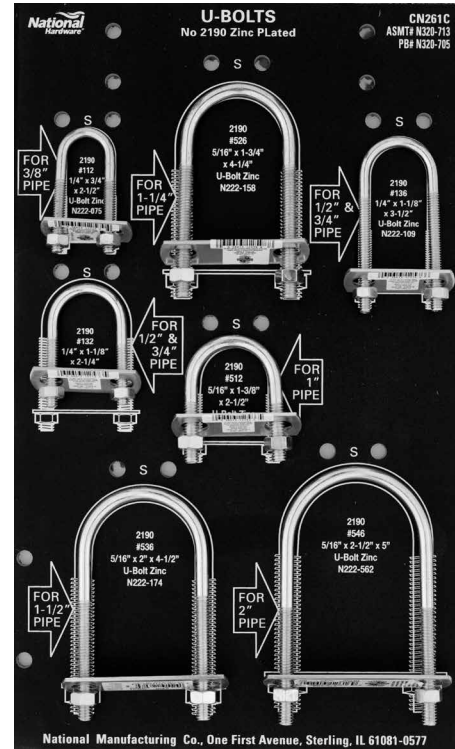

CN261C U-BOLTS CONNECTION

9"x15" Panel Board

Stock# N320-713 List Price $104.80
PB# 320-705