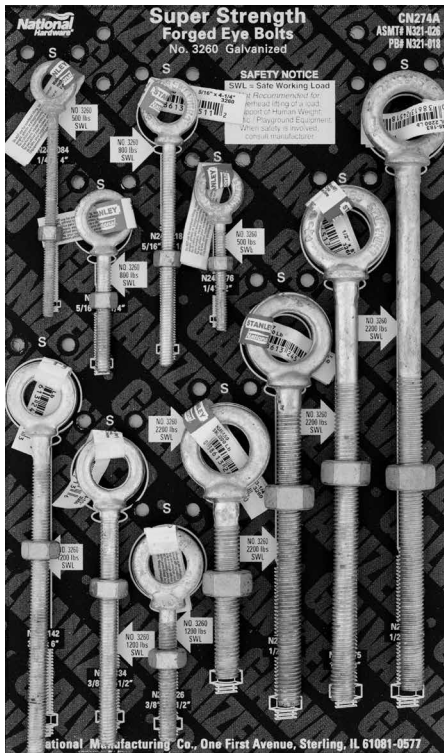

**CN274A FORGED EYE BOLTS
CONNECTION**

9"x15" Panel Board

Stock# N321-026 List Price $354.53

PB# 321-018