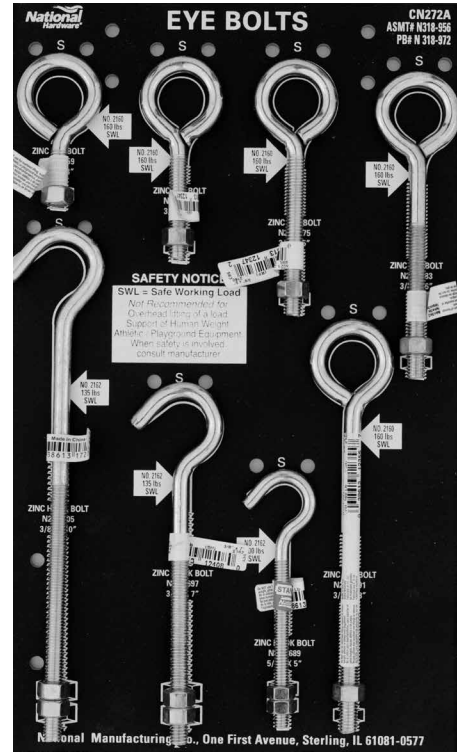

CN272A EYE BOLTS CONNECTION

9"x15" Panel Board

Stock# N318-956 List Price $128.20

PB# 318-972