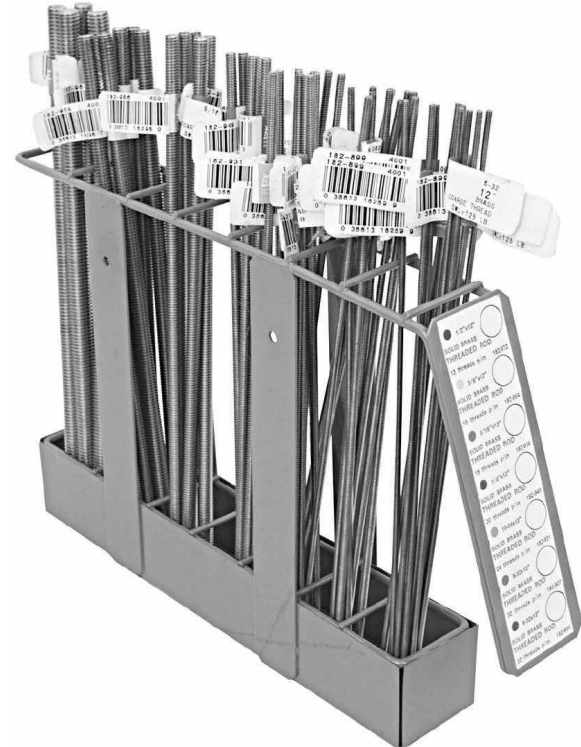

**NO. 1511 SQUARE KEY STOCK, ZINC
METAL SHAPES**
12"H X 14.5"W X 2" D MERCHANDISER Panel Board
Stock# N181-263 List Price \$80.05
PB#

**SS124A MORTISE PATIO DOOR HDW
SCREEN & STORM**
18"x15" Panel Board
Stock# N349-712 List Price \$107.01
PB# 349-720