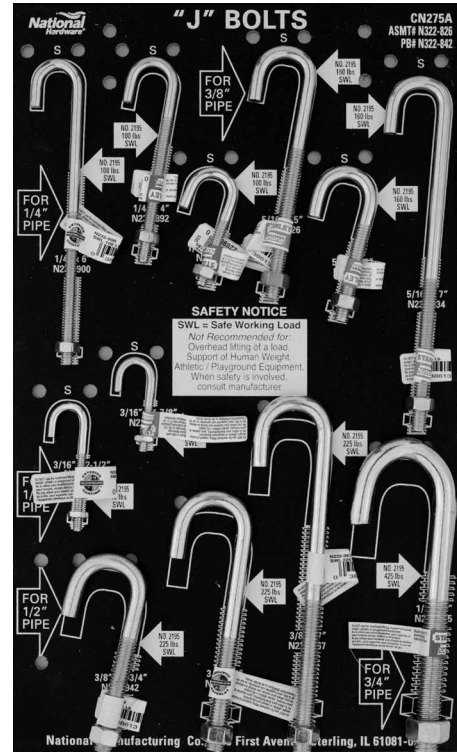

**CN275A J BOLTS
CONNECTION**

9"x15" Panel Board

Stock# N322-826 List Price $116.00

PB# 322-842