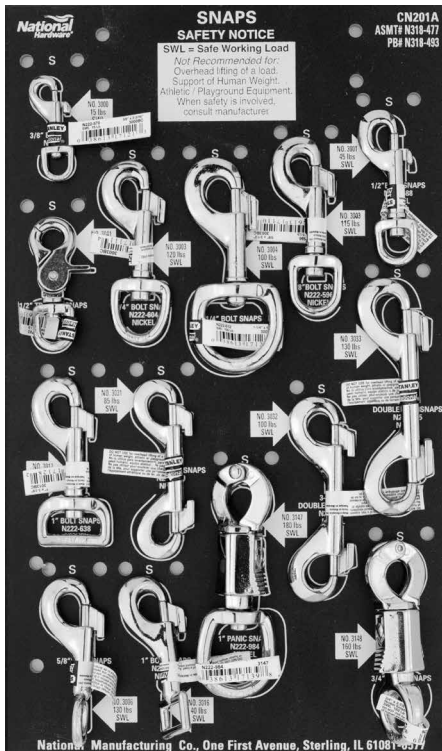

CN201A SNAPS CONNECTION

9"x15" Panel Board

Stock# N318-477 List Price $293.20

PB# 318-493