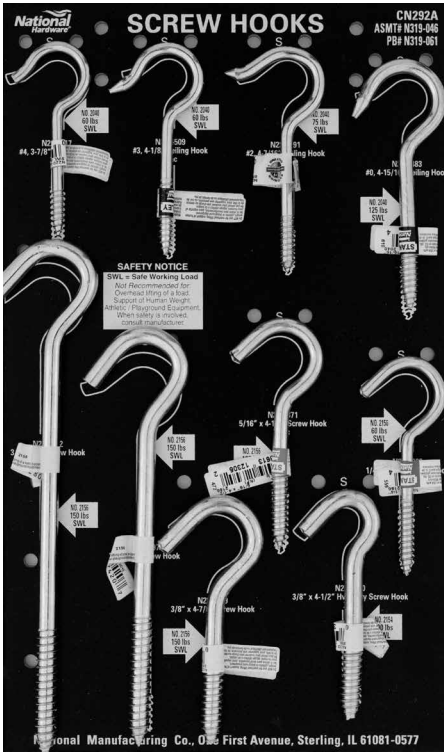

9"x15" Panel Board

Stock# N304-071 List Price \$426.50

PB# 304-105

**CN291B HVY SCREW HOOKS & EYES
CONNECTION**

18"x15" Panel Board

Stock# N320-499 List Price \$309.80

PB# 320-481

CN292A CEILING & SCREW HOOKS CONNECTION