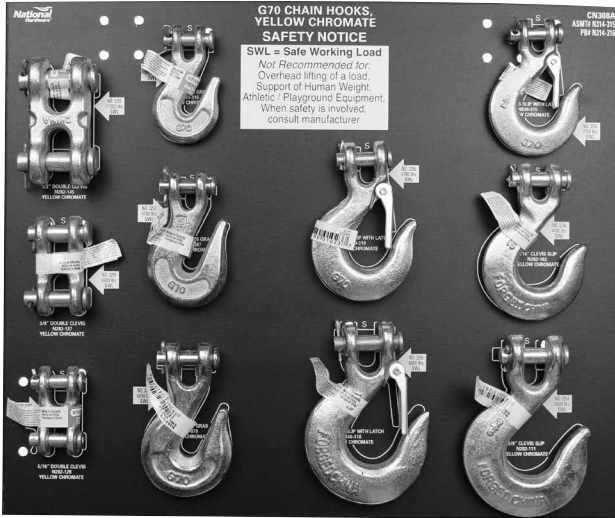

CN308A G70 CHAIN HOOKS CONNECTION

18"X15" Panel Board

Stock# N314-315 List Price $239.62

PB# N314-316