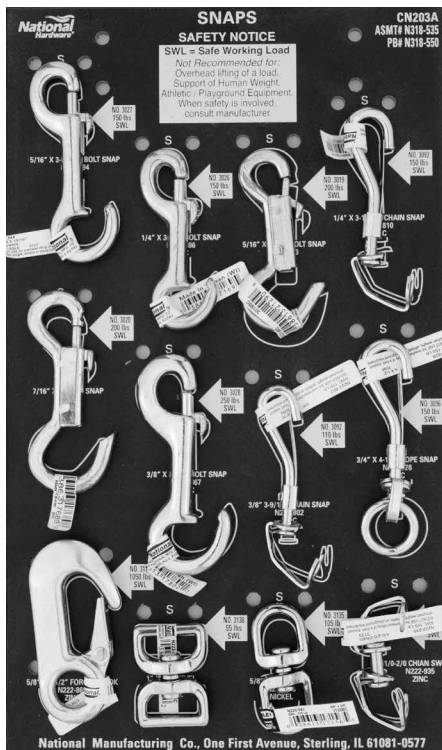

**CN203A SNAPS & SWIVELS
CONNECTION**

9"x15" Panel Board

Stock# N318-535 List Price $385.55

PB# 318-550