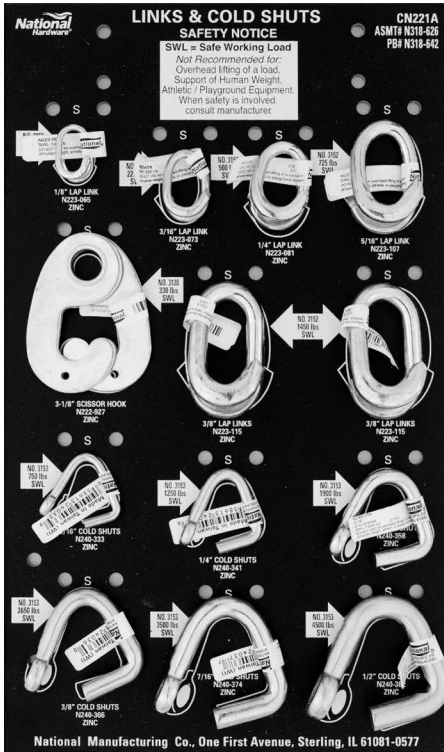

CN221A LAP LINK/COLD SHUTS CONNECTION

9"x15" Panel Board

Stock# N318-626 List Price $198.00

PB# 318-642