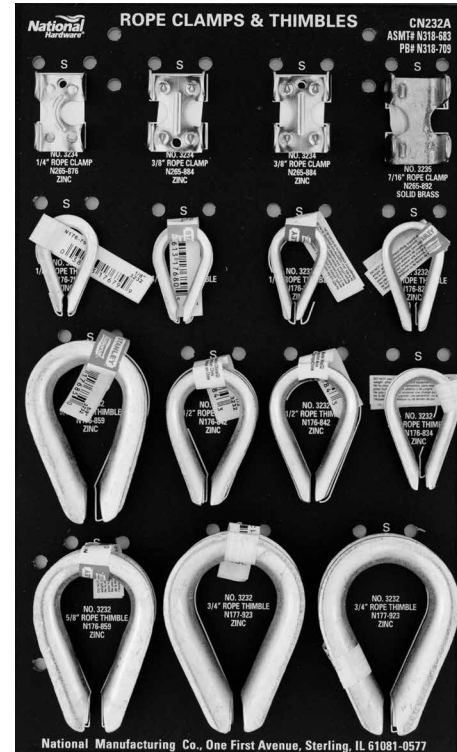

CN232A ROPE CLAMPS/THIMBLES CONNECTION

9"x15" Panel Board

Stock# N318-683 List Price $105.15

PB# 318-709