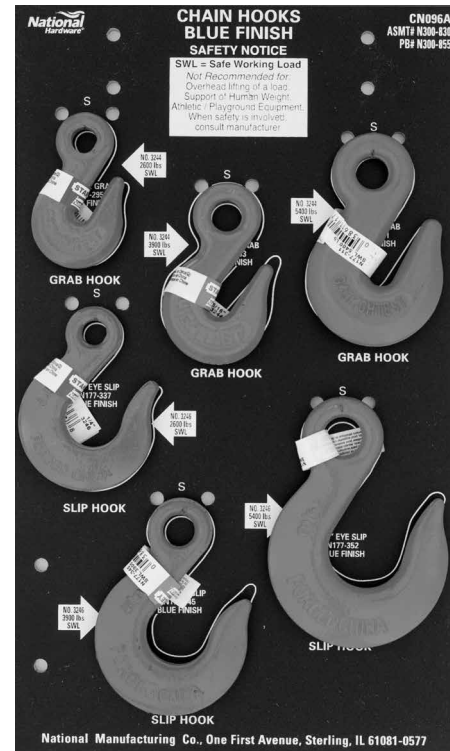

**CN096A CHN HKS EYE/CLVS
CONNECTION**

9"x15" Panel Board

Stock# N300-830 List Price $87.95

PB# 300-855