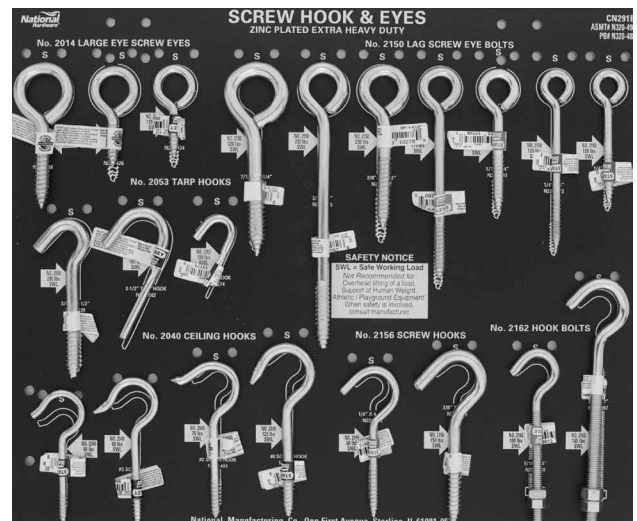

9"x15" Panel Board

Stock# N304-071 List Price \$426.50

PB# 304-105

**CN291B HVY SCREW HOOKS & EYES
CONNECTION**

18"x15" Panel Board

Stock# N320-499 List Price \$309.80

PB# 320-481

CN292A CEILING & SCREW HOOKS CONNECTION