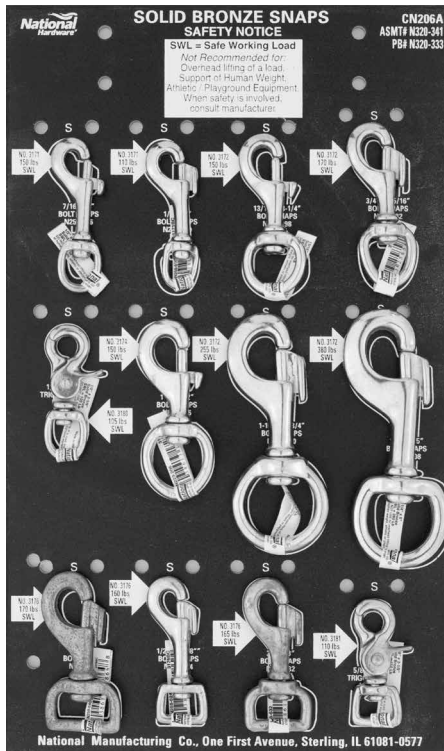

CN206A SNAPS SOLID BRONZE CONNECTION

9"x15" Panel Board

Stock# N320-341 List Price $334.20

PB# 320-333