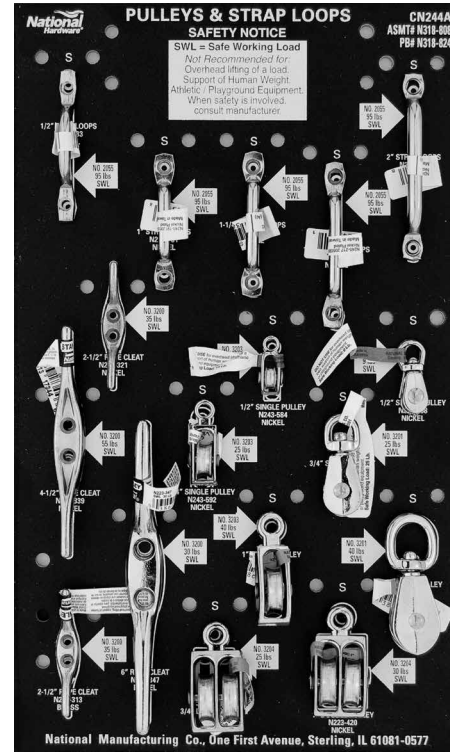

**CN244A PULLEYS
CONNECTION**

9"x15" Panel Board

Stock# N318-808 List Price $354.50

PB# 318-824