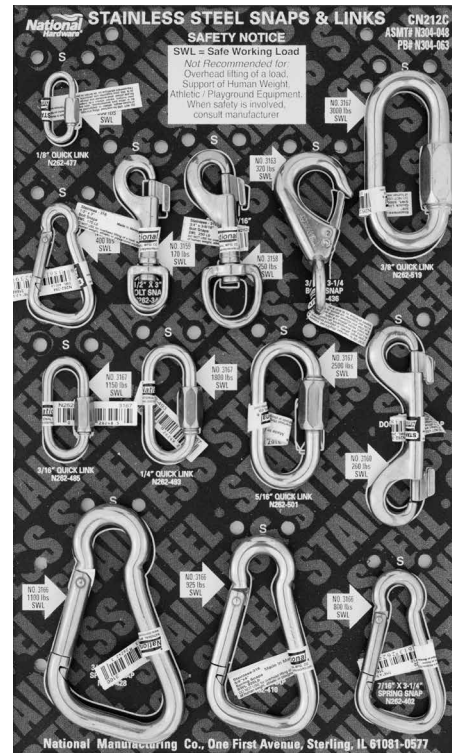

CN212C SNAPS/LINKS CONNECTION

9"x15" Panel Board

Stock# N304-048 List Price $332.22

PB# 304-063