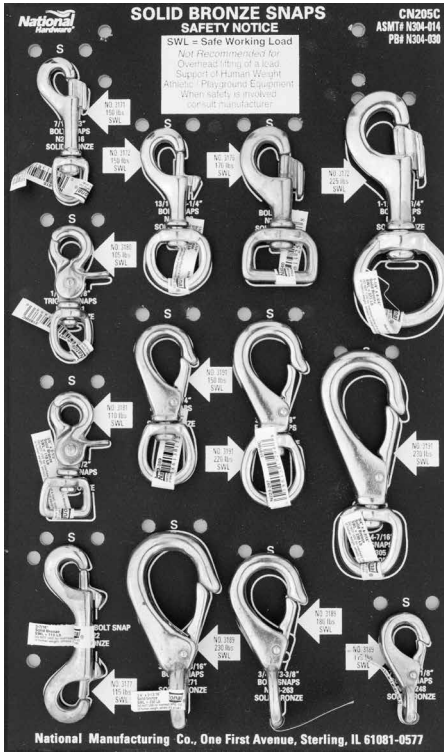

CN205C SNAPS CONNECTION

9"x15" Panel Board

Stock# N304-014 List Price $388.50

PB# 304-030