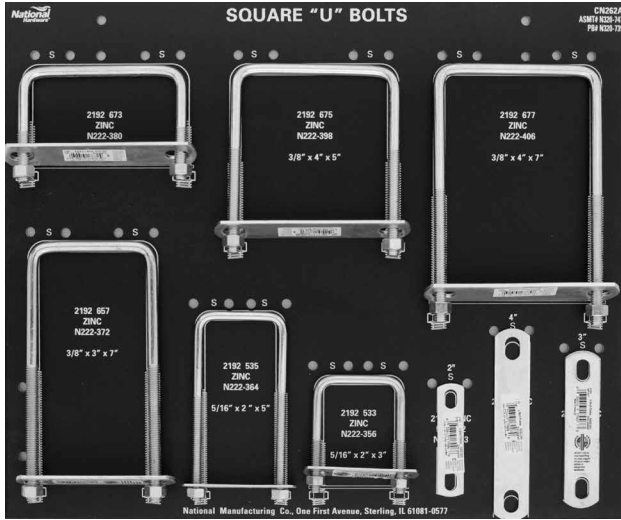

**CN262A SQUARE U-BOLTS
CONNECTION**

18"x15" Panel Board

Stock# N320-747 List Price $240.90

PB# 320-739

**CN262B U-BOLTS
CONNECTION**

18"x30" Panel Board

Stock# N307-538 List Price $194.00

PB# 307-553

**CN263A LUMBER SQUARE U-BOLTS
CONNECTION**

9"x15" Panel Board

Stock# N318-899 List Price $95.50

PB# 318-915

**CN270A EYE BOLTS SS
CONNECTION**

9"x15" Panel Board

Stock# N320-804 List Price $322.40

PB# 320-796