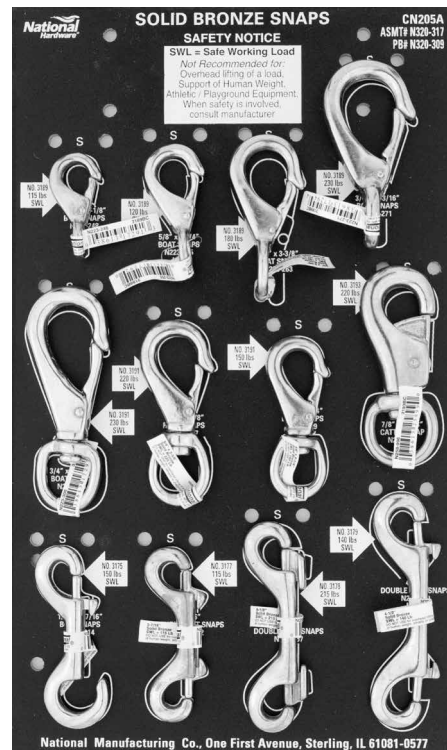

**CN205A SNAPS SOLID BRONZE
CONNECTION**

9"x15" Panel Board

Stock# N320-317 List Price $368.55

PB# 320-309