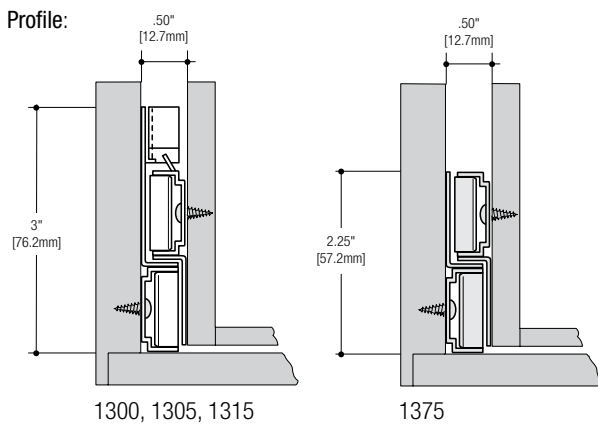

## Features

- Positive stop lever
- Stay close design
- Recommended maximum drawer width 18"

- 1300: 3/4 extension slide  
 1305: 3/4 extension slide  
 1315: 3/4 extension V-notch wraparound drawer slide  
 1375: 3/4 extension self-closing V-notch wraparound slide

- Mounting:** Side  
**Action:** Ball-bearing rollers  
**Load Rating:** 1300, 1315, 1375: 75 lb. class  
 1305: 100 lb. class  
**Height:** 1300, 1305, 1315: 3" [76.2mm]  
 1375: 2.25" [57.2mm]  
**Clearance:** .50" + .03" - 0" on each side  
**Finish:** Almond (ALM), White (WH), Zinc (ZC)

Recommended Fasteners		KV Part	Finish	Qty
	#7 x 1/2" Phillips Pan Head	8500-93	Zinc (ZC)	1000
		8500-93 EB	Ebony Black (EB)	1000

☐ Non-stock item – minimum order quantities and additional lead time may apply.