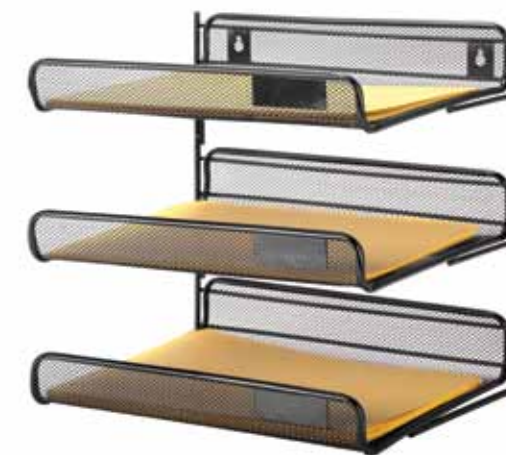

OFC-06207 | 3-tier mesh desk organizer
black (shown)
OFC-03307 | silver
material: steel mesh