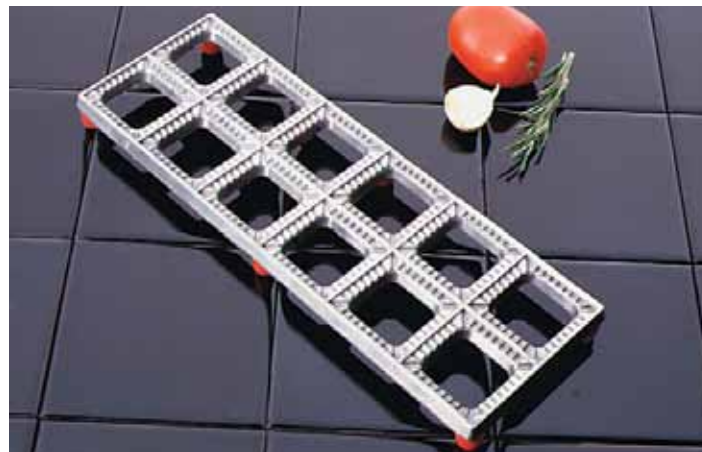

2354 | 1 1/4" ice cream/dough scoop
2356 | 1 3/4" ice cream/dough scoop
 color: silver
 material: stainless steel

2298 | bulb baster
 color: clear/blue
 material: plastic

pasta perfection

new section!

1157 | large ravioli maker
color: silver
material: aluminum