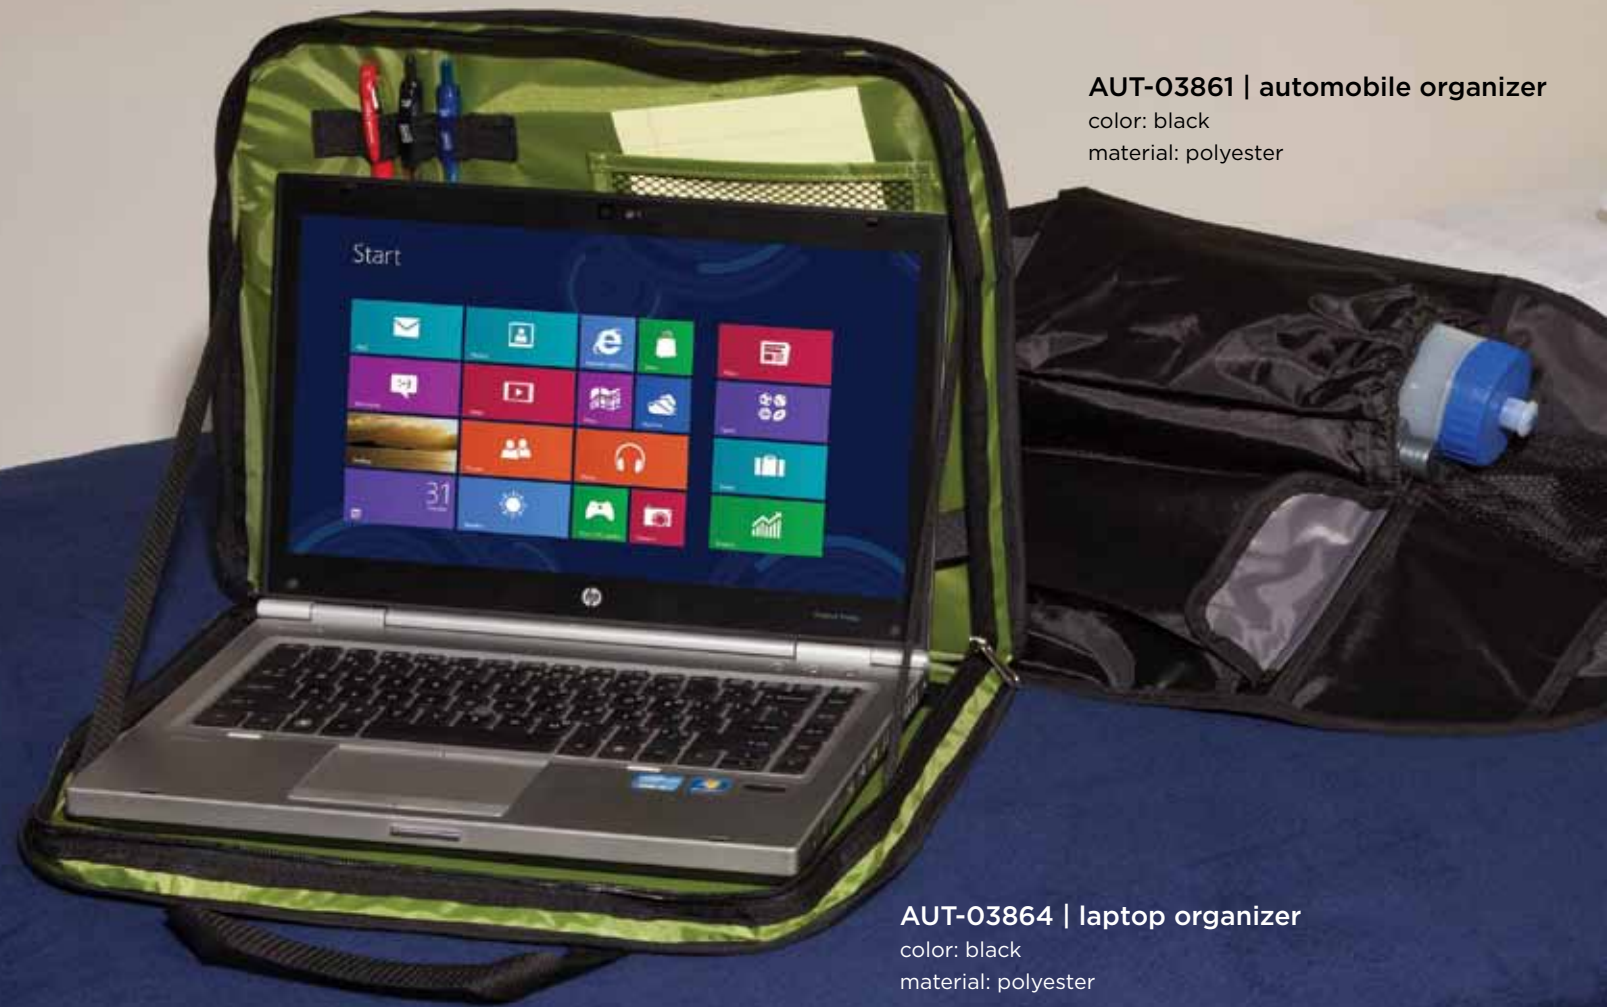

travel

AUT-03861 | automobile organizer
color: black
material: polyester

AUT-03864 | laptop organizer
color: black
material: polyester