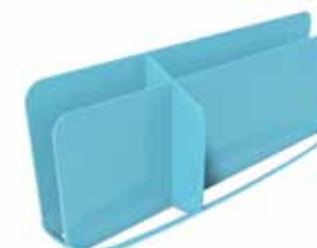

PER001 | 5-piece starter kit

color: white
material: ABS
includes 2 wally, 1 stumpy, 1 twiggy, 1 bitsy

PER002 | 3-piece starter kit

color: white
material: ABS
includes 1 wally and 2 bitsy

PER004 | stumpy
white (shown)
P-11-STUM-11 | teal
P-11-STUM-15 | slate
P-11-STUM-17 | mint
material: ABS