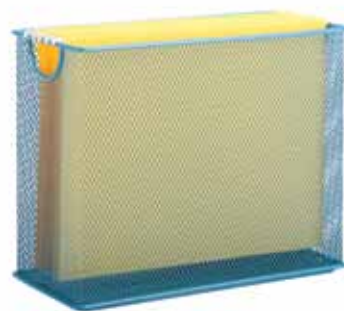

OFC-04866 | table top file holder
blue (shown)
OFC-04873 | green
OFC-04859 | red
material: steel mesh