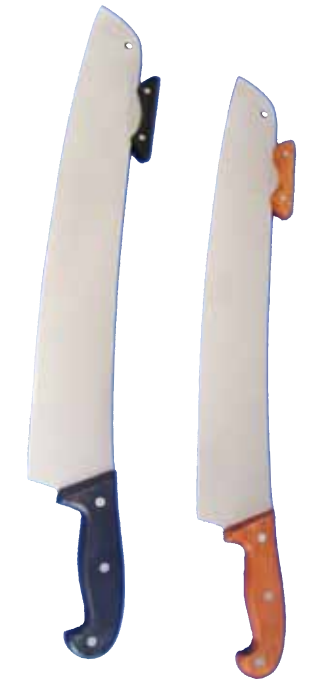

pizza party

new section!

1148 | 18" commercial pizza knife
color: black/silver
material: plastic/stainless steel