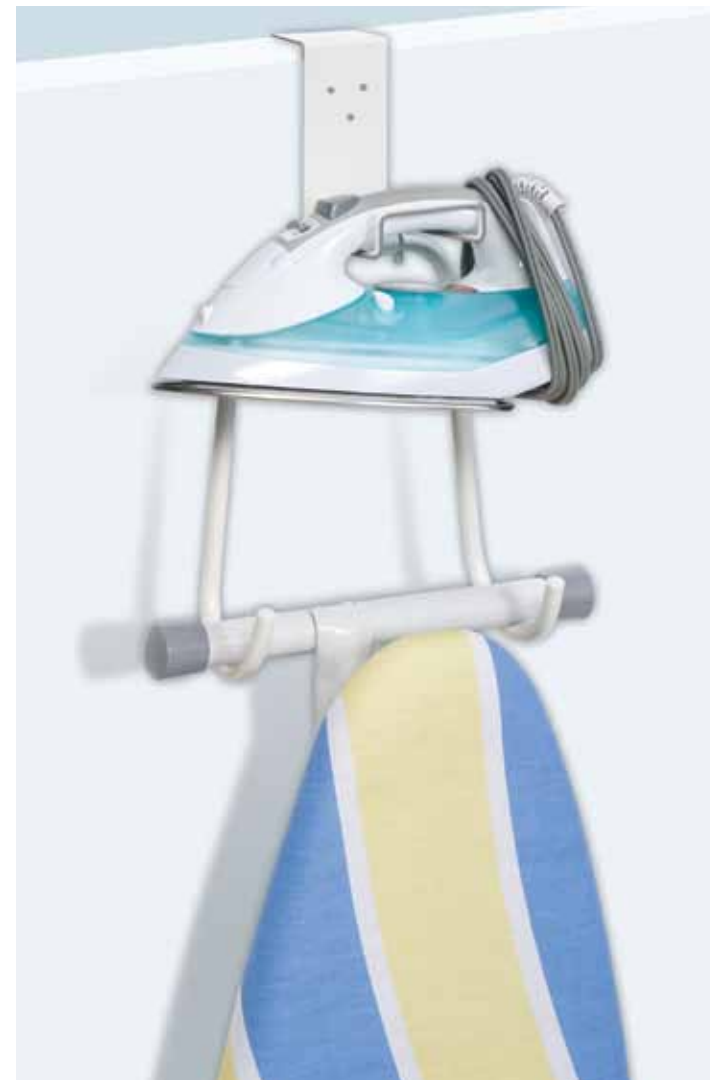

BRD-01233 | over-the-door caddy
color: white
material: metal