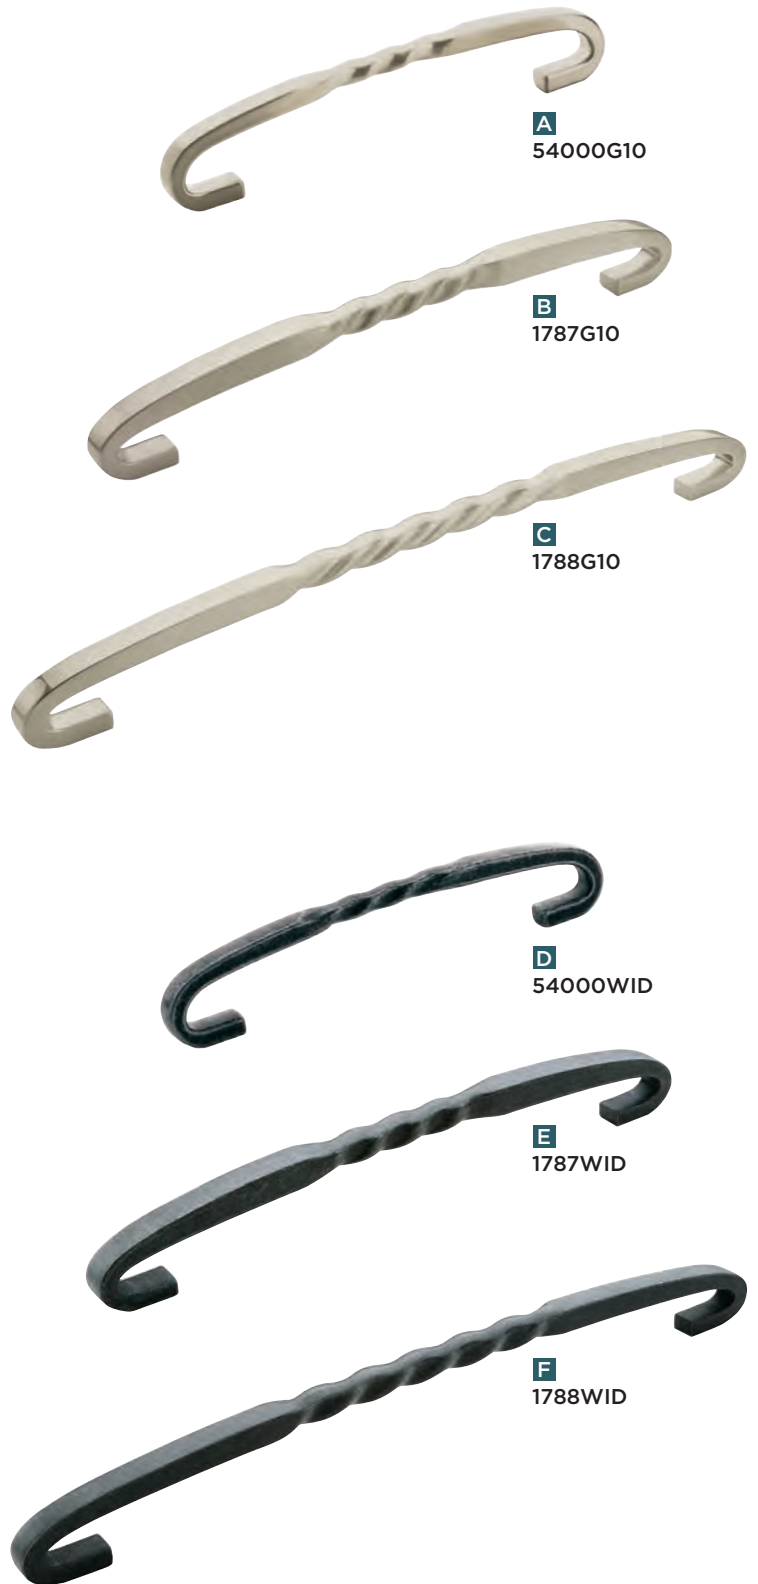

INSPIRATIONS™

3 FINISHES

Product finish and size may vary by collection.

Product No.	Description	Size in(mm)

(G10) Satin Nickel

A 5400G10	Appliance Pull	8(203) CTC
B 1787G10		12(305) CTC
C 1788G10		18(457) CTC

(WID) Wrought Iron Dark

D 5400WID	Appliance Pull	8(203) CTC
E 1787WID		12(305) CTC
F 1788WID		18(457) CTC

(ORB) Oil-Rubbed Bronze

5400ORB	Appliance Pull	8(203) CTC
1787ORB		12(305) CTC
1788ORB		18(457) CTC

ALSO AVAILABLE

IN THIS COLLECTION

Matching collection items located on pages 30 and 31.

A
5400G10

B
1787G10

C
1788G10

D
5400WID

E
1787WID

F
1788WID