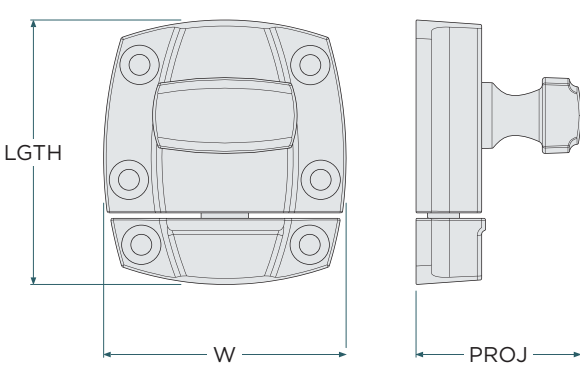

ROUND KNOB

RECTANGULAR KNOB

PENDANT

LATCH

PULL

HOOK

LEGEND

Abbreviation	Description
DIA	Diameter
CTC	Center-to-Center
LGTH	Length
PROJ	Projection
W	Width