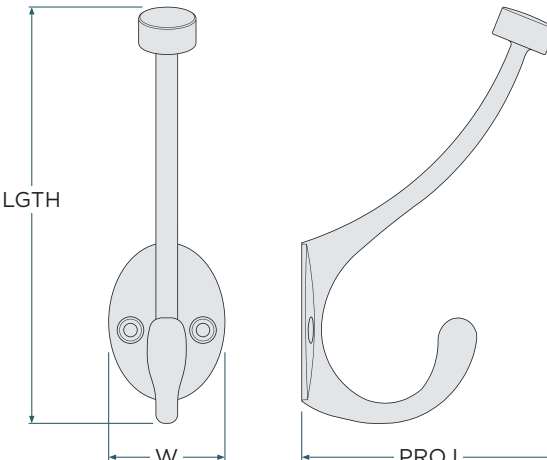

ROUND KNOB

RECTANGULAR KNOB

PENDANT

LATCH

PULL

HOOK

LEGEND

Abbreviation	Description
DIA	Diameter
CTC	Center-to-Center
LGTH	Length
PROJ	Projection
W	Width