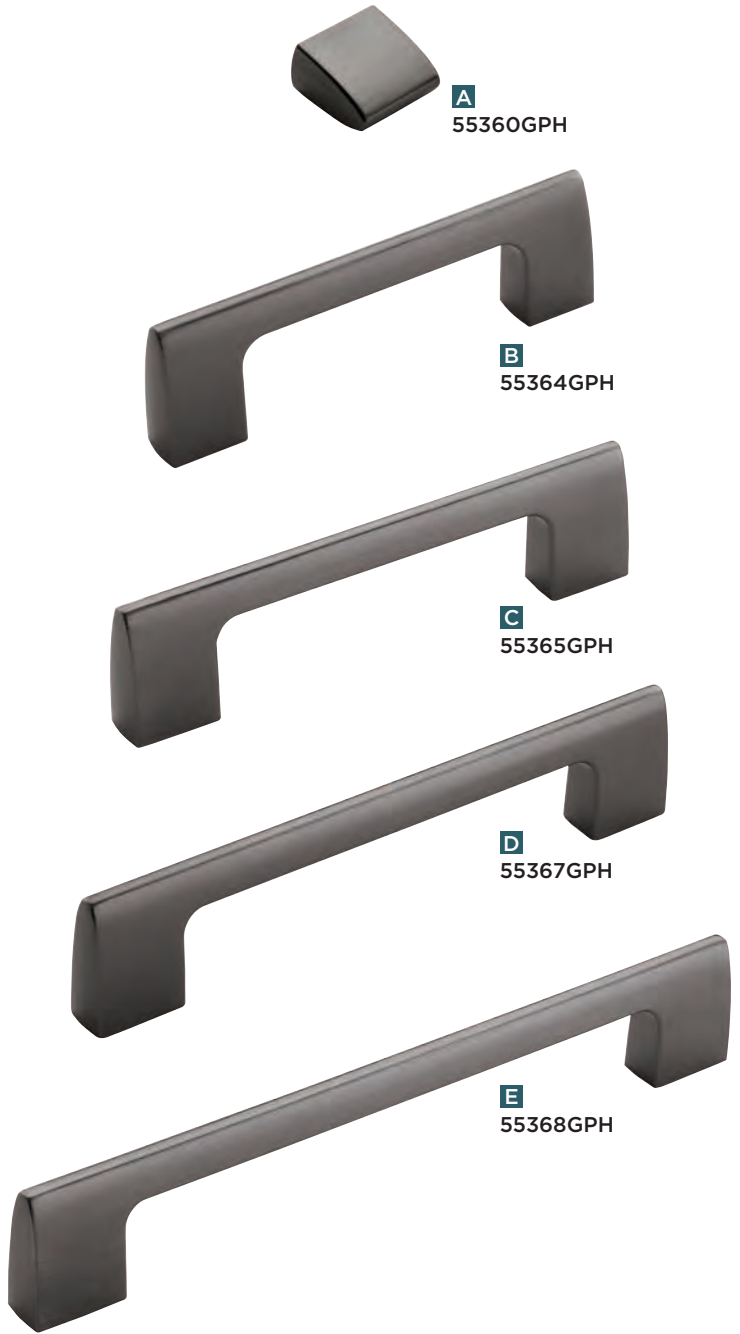

RIVA

2 FINISHES

Product finish and size may vary by collection.

Product No.	Description	Size in(mm)
(G10) Satin Nickel		
55360G10	Knob	1-1/8(29) LGTH
55364G10		3(76) CTC
55365G10	Pull	3-3/4(96) CTC
55367G10		5-1/16(128) CTC
55368G10		6-5/16(160) CTC
55369G10	Appliance Pull	8(203) CTC
55370G10		12(305) CTC
55371G10		18(457) CTC
(GPH) Graphite		
A 55360GPH	Knob	1-1/8(29) LGTH
B 55364GPH		3(76) CTC
C 55365GPH	Pull	3-3/4(96) CTC
D 55367GPH		5-1/16(128) CTC
E 55368GPH		6-5/16(160) CTC
55369GPH	Appliance Pull	8(203) CTC
55370GPH		12(305) CTC
55371GPH		18(457) CTC

Appliance pull images located on page 134.