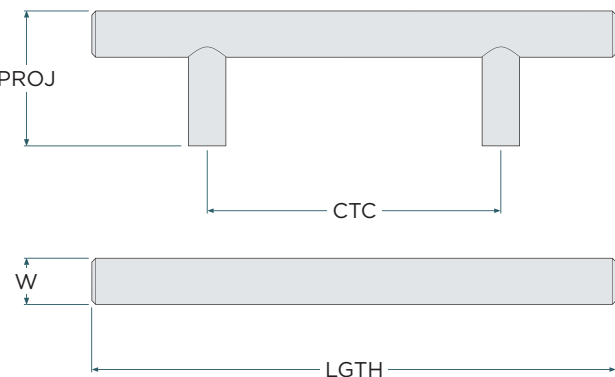

ROUND KNOB

RECTANGULAR KNOB

PENDANT

LATCH

PULL

HOOK

LEGEND

Abbreviation	Description
DIA	Diameter
CTC	Center-to-Center
LGTH	Length
PROJ	Projection
W	Width