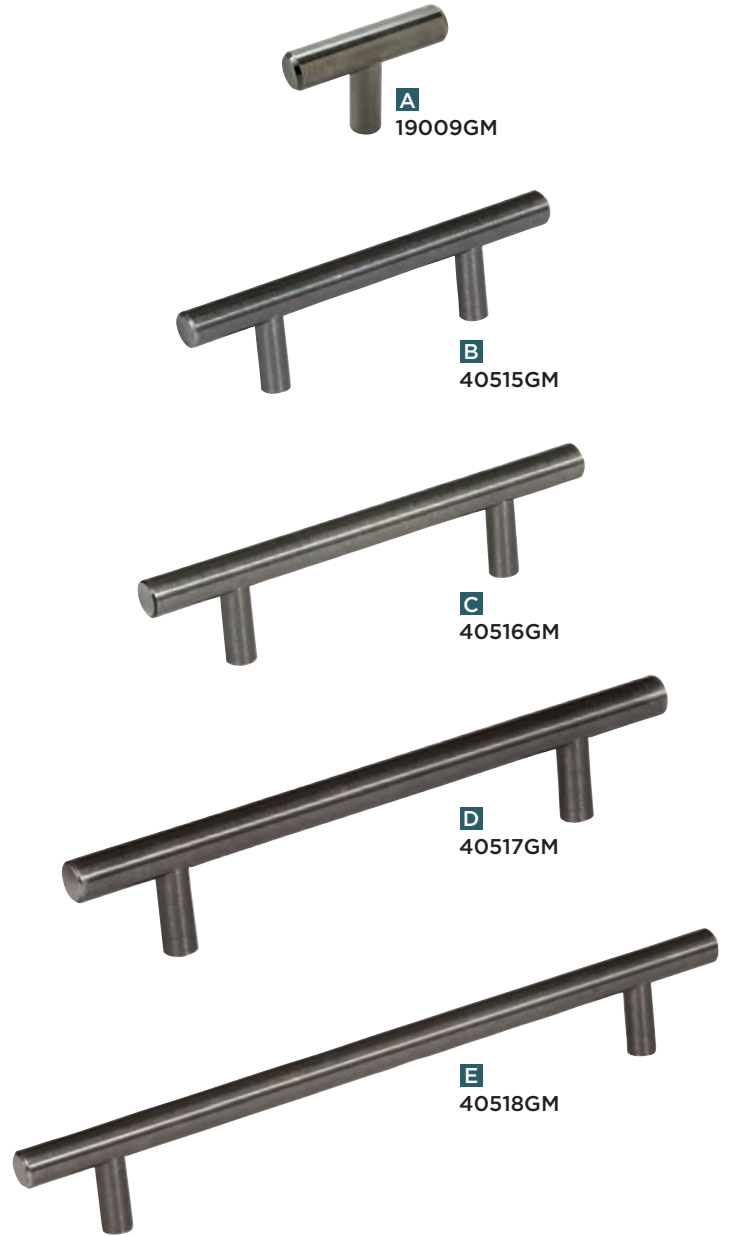

This collection is also found on pages 72 and 74-76.

Appliance pull images located on page 133.

*For the Bar Pulls Collection, appliance pulls have a diameter of 3/4in(19mm) while the knob and other pulls have a 1/2in(13mm) diameter.

*Stainless Steel Bar Pulls are comprised of stainless steel while all others are carbon steel.

BAR PULLS

7 FINISHES

PN G9 SS BBZ CBZ GM

ORB

Product finish and size may vary by collection.

Product No.	Description	Size in(mm)	
(CBZ) Caramel Bronze			
19009CBZ	Knob	1-15/16(49) LGTH	
40515CBZ		3(76) CTC	
40516CBZ		3-3/4(96) CTC	
40517CBZ		5-1/16(128) CTC	
40518CBZ		7-9/16(192) CTC	
40519CBZ		10-1/16(256) CTC	
19014CBZ		Pull	12-5/8(320) CTC
19015CBZ			16-3/8(416) CTC
19016CBZ			18-7/8(480) CTC
19017CBZ			21-7/16(544) CTC
19018CBZ	25-3/16(640) CTC		
19019CBZ	30-1/4(768) CTC		
54008CBZ*	Appliance Pull	12(305) CTC	
54025CBZ*		18(457) CTC	

This collection is also found on pages 72, 73, 75 and 76.
Appliance pull images located on page 133.

*For the Bar Pulls Collection, appliance pulls have a diameter of 3/4in(19mm) while the knob and other pulls have a 1/2in(13mm) diameter.