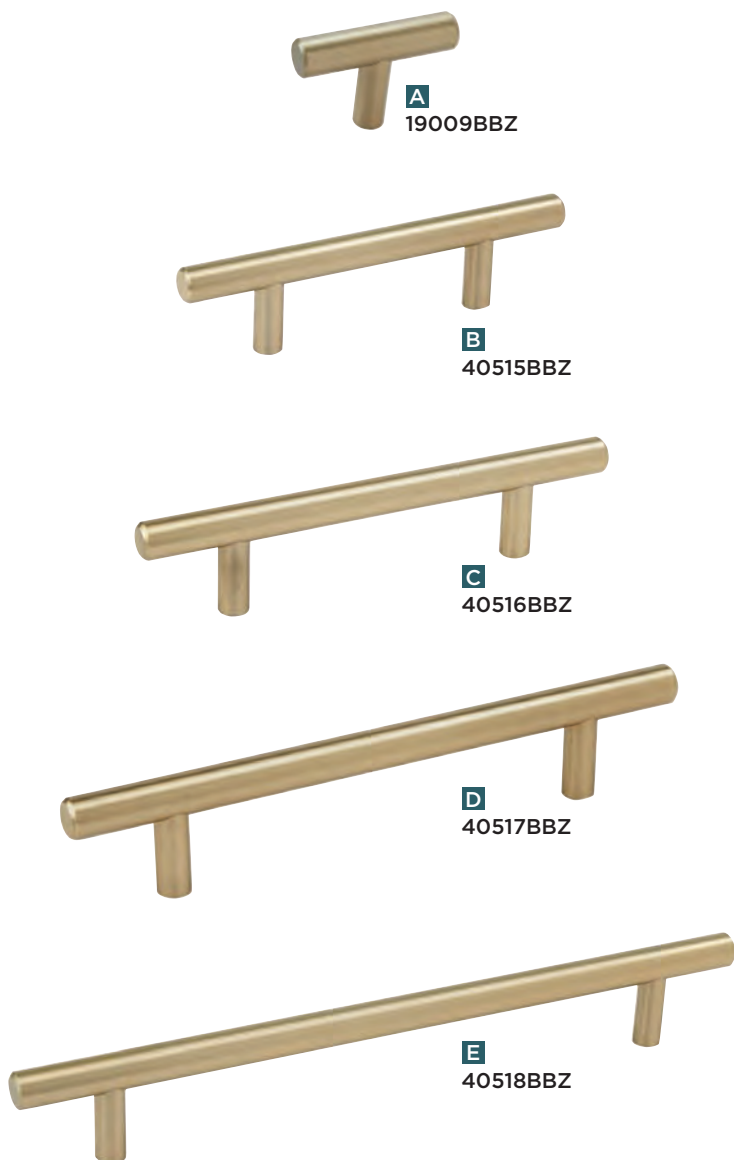

This collection is also found on pages 73-76.

Appliance pull images located on page 133.

*For the Bar Pulls Collection, appliance pulls have a diameter of 3/4in(19mm) while the knob and other pulls have a 1/2in(13mm) diameter.

BAR PULLS

7 FINISHES

Product finish and size may vary by collection.

A 19009BBZ

B 40515BBZ

C 40516BBZ

D 40517BBZ

E 40518BBZ