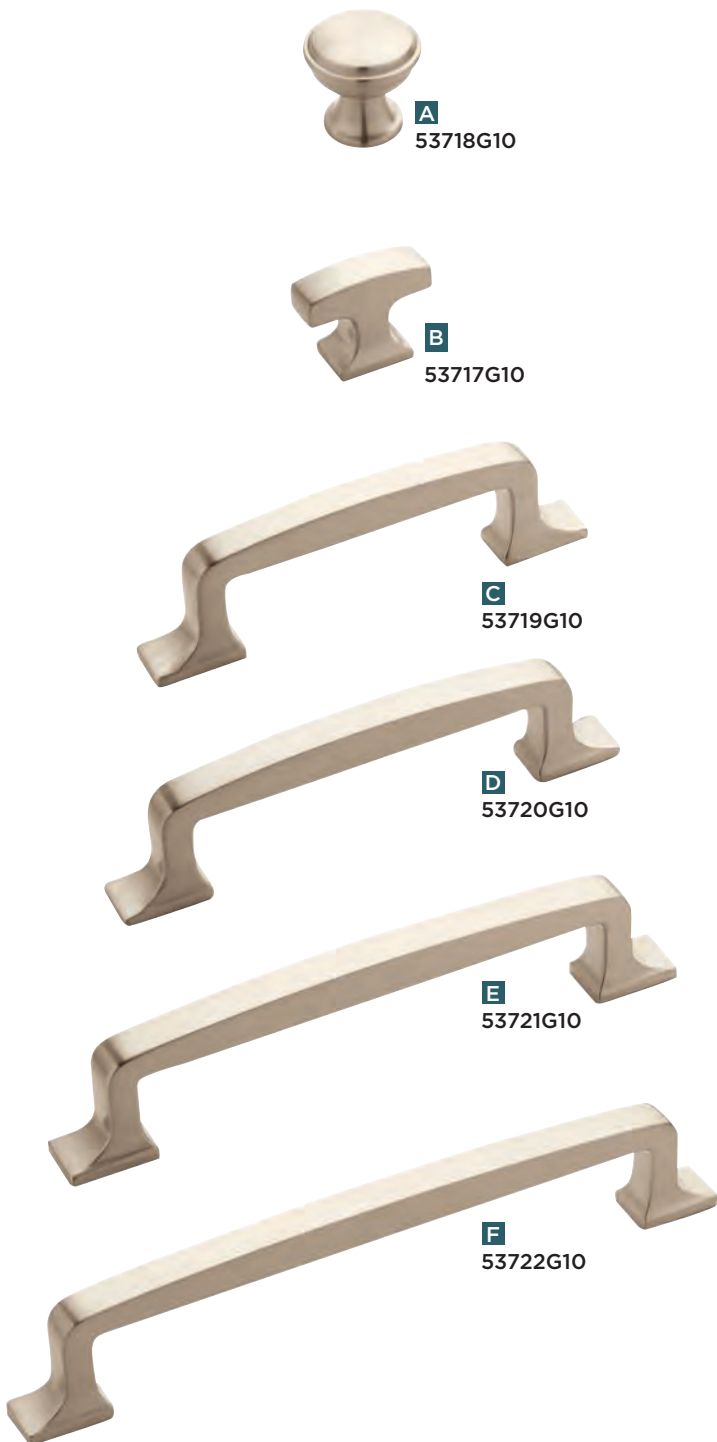

WESTERLY™

2 FINISHES

Product finish and size may vary by collection.

A
53718G10

B
53717G10

C
53719G10

D
53720G10

E
53721G10

F
53722G10

Product No.	Description	Size in(mm)
(G10) Satin Nickel		
A 53718G10	Knob	1-3/16(30) DIA
B 53717G10		1-5/16(33) LGTH
C 53719G10	Pull	3(76) CTC
D 53720G10		3-3/4(96) CTC
E 53721G10		5-1/16(128) CTC
F 53722G10		6-5/16(160) CTC
54023G10	Appliance Pull	12(305) CTC
54024G10		18(457) CTC
(GPH) Graphite		
53718GPH	Knob	1-3/16(30) DIA
53717GPH		1-5/16(33) LGTH
53719GPH	Pull	3(76) CTC
53720GPH		3-3/4(96) CTC
53721GPH		5-1/16(128) CTC
53722GPH		6-5/16(160) CTC
54023GPH	Appliance Pull	12(305) CTC
54024GPH		18(457) CTC

Appliance pull images located on page 123.