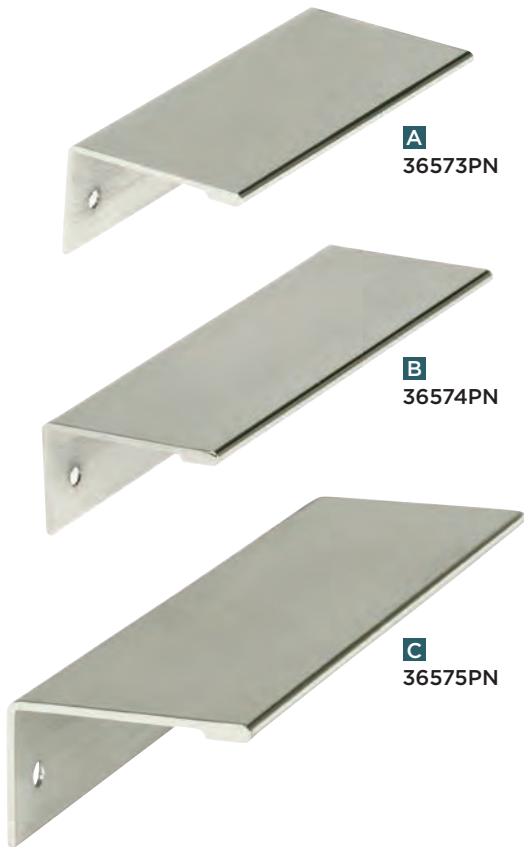

EDGE PULLS

3 FINISHES

Product finish and size may vary by collection.

A
36573PN

B
36574PN

C
36575PN