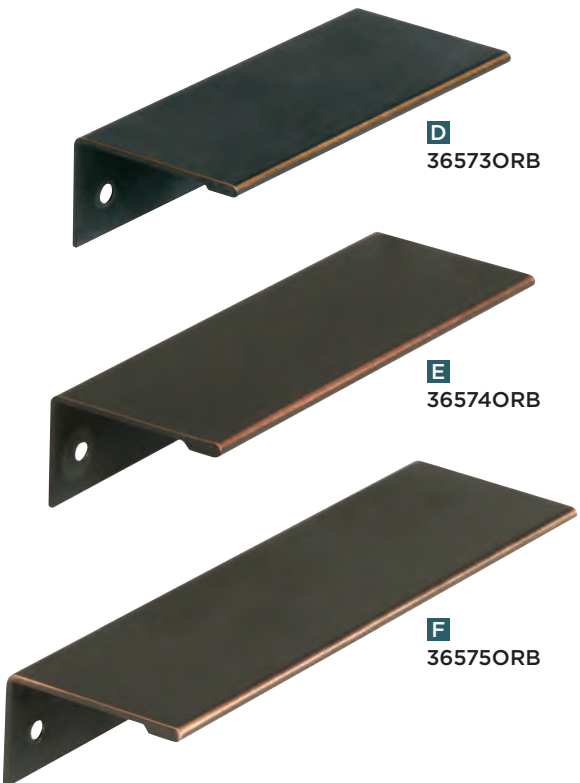

EDGE PULLS

3 FINISHES

PN G10 ORB

Product finish and size may vary by collection.

A
36573PN

B
36574PN

C
36575PN

D
36573ORB