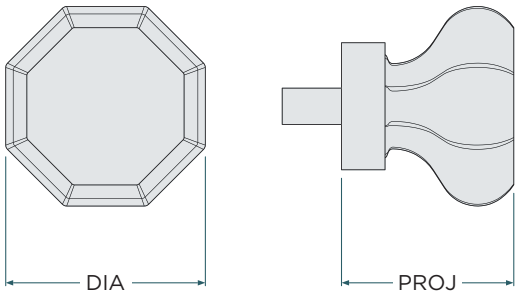

ROUND KNOB

RECTANGULAR KNOB

PENDANT

LATCH

PULL

HOOK

LEGEND

Abbreviation	Description
DIA	Diameter
CTC	Center-to-Center
LGTH	Length
PROJ	Projection
W	Width