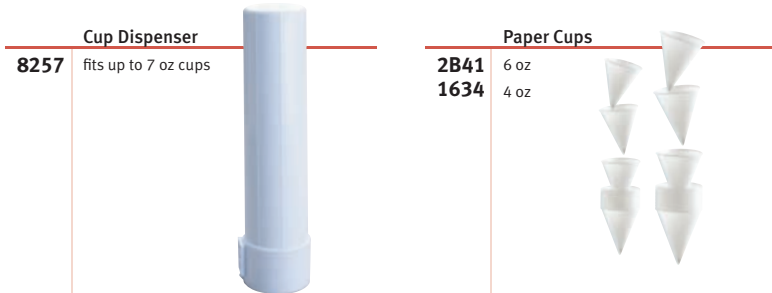

CLOSET

SHELVING

GARAGE

WASTE

2A75 GOTT™ Marine Cooler
150 qt
Includes 2 Iceolator™ bottles,
3 Refreeze bottles,
Metal Hinge, Straps & Latch

OUTDOOR

BLUE ICE®

Lasts up to 25% Longer Than Ice
Safe, Non-Toxic Formula
No Mess, Reusable