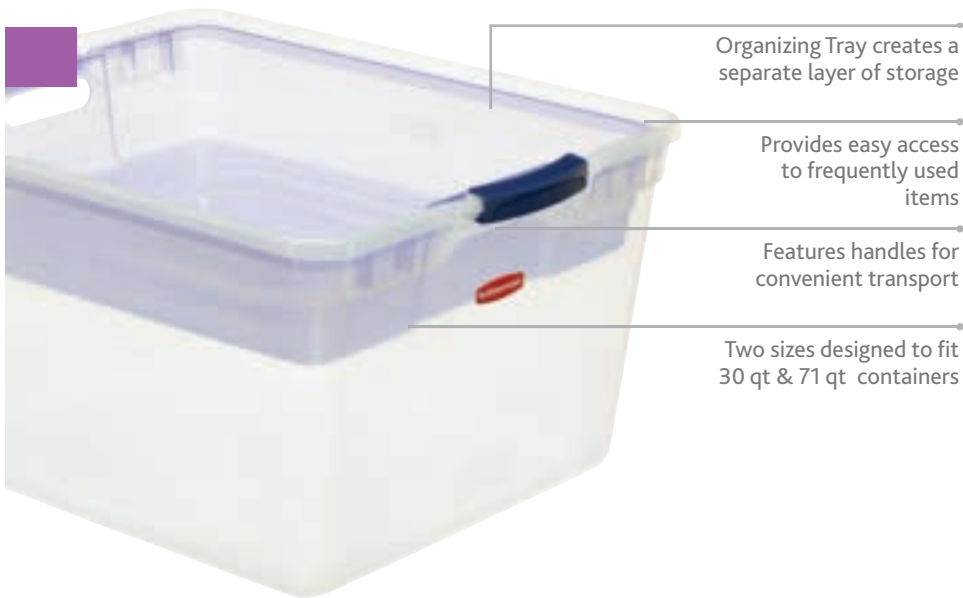

Flex Tote - Small

1K50

Flex Tote - Medium

1K51

Flex Tote - Large

1K52

CLEVERSTORE™

WITH
ORGANIZING TRAYS

Organizing Tray creates a separate layer of storage

Provides easy access to frequently used items

Features handles for convenient transport

Two sizes designed to fit 30 qt & 71 qt containers

Clever Store™ Organizing Trays