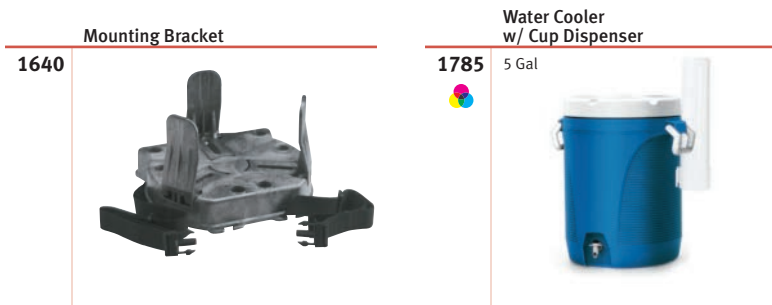

CLOSET

SHELVING

GARAGE

WASTE

2A75 GOTT™ Marine Cooler
150 qt
Includes 2 Iceolator™ bottles,
3 Refreeze bottles,
Metal Hinge, Straps & Latch

OUTDOOR

BLUE ICE®

Lasts up to 25% Longer Than Ice
Safe, Non-Toxic Formula
No Mess, Reusable