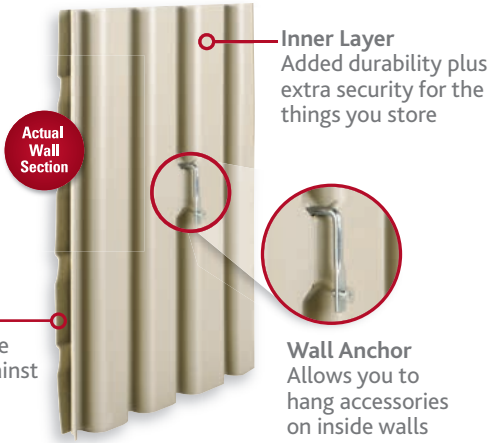

**PROTECT &
ORGANIZE**

OUTDOOR

shed accessories

Please visit: www.rubbermaid.com, for shed accessories compatibility

CUSTOMER SERVICE
800-359-5359

www.rubbermaid.com
A ***NewellRubbermaid*** Brand