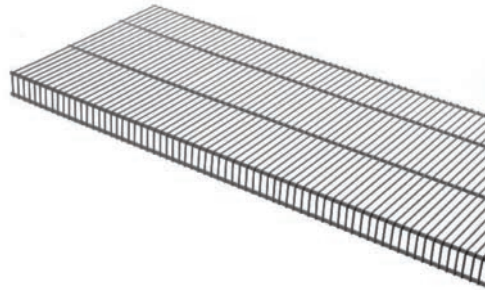

Use for garage, workshop and basement

Tough Stuff™ Upright

3Q74 47.5"
3Q75 70"

Tough Stuff™ Installation Hardware

93005 Upright Hardware Pack
93010 Rail Hardware Pack

Tough Stuff™ Tight Mesh Shelf

93164 4' x 16"
3F49 8' x 16"
93204 4' x 20"
3F51 8' x 20"