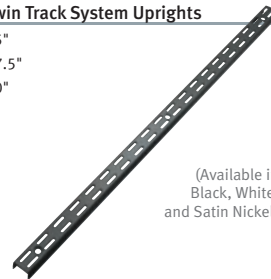

Twin Track System Uprights

4B87	25"
4B88	47.5"
4B89	70"

(Available in Black, White, and Satin Nickel)

hardware

Single Track

4C74	Hardware Kit Universal Pack

Twin Track

4C75	Hardware Kit Universal Pack