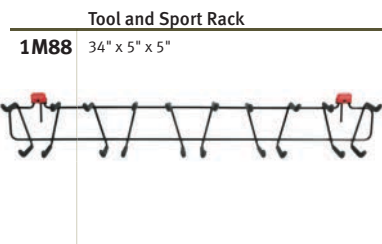

shed accessories

Please visit: www.rubbermaid.com, for shed accessories compatibility