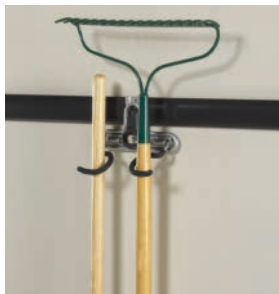

5J27

FastTrack® Vertical Bike Hook

5E02

FastTrack® Horizontal Bike Rack

5E03

FastTrack® Power Tool Holder

5E04

FastTrack® Ladder Hook

5E06

- FOOD
- BEVERAGE
- INSULATED
- KITCHEN
- HOME
- LAUNDRY & UTILITY
- CLEANING
- CLOSET
- SHELVING
- GARAGE**
- WASTE
- OUTDOOR

FastTrack® Hose Hook

5E12

FastTrack® Vertical Ball Rack

5E16

FastTrack® 2-Handle Hook

5E13

FastTrack® Adjustable Wire Shelf

5E21

4' x 16"

5H43

6' x 16"

FastTrack® Multi-Purpose Shelf

5E22