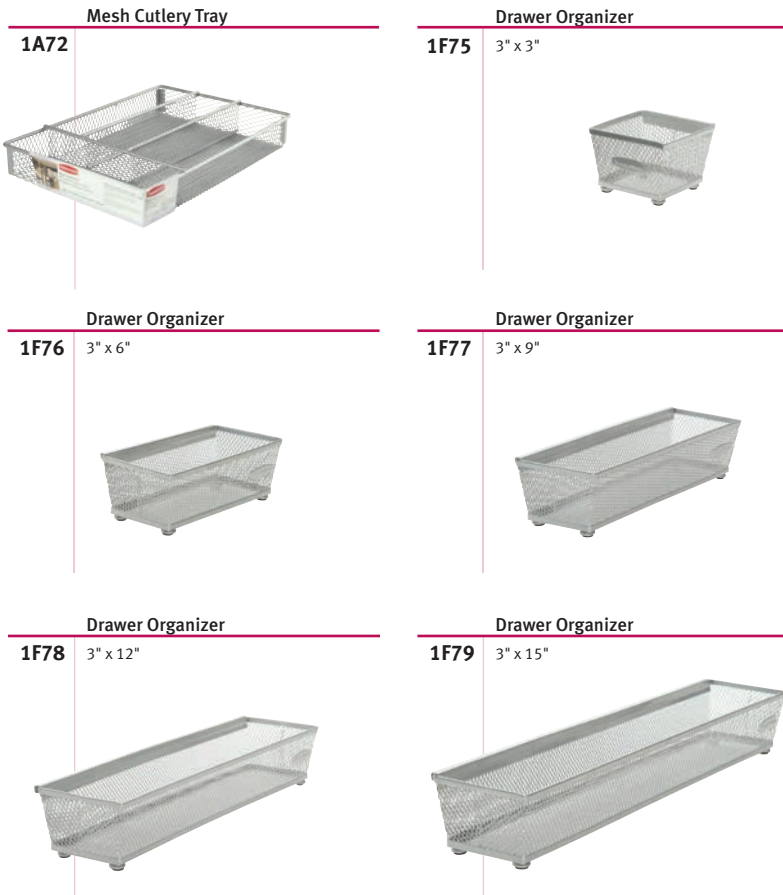

Drawer Organizer
1F80 6" x 9"

Drawer Organizer
1F81 6" x 15"

drawer organizers