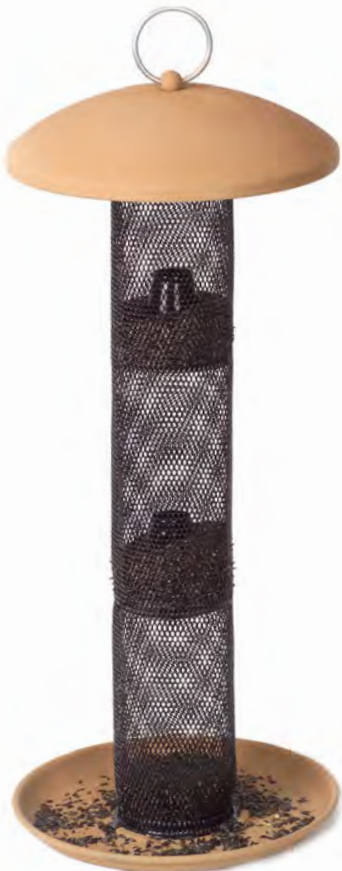

- 1.5 LB. SEED CAPACITY
- 15 INCHES IN HEIGHT
- ATTRACTS CLINGING BIRDS
- DISPENSES BLACK OIL SUNFLOWER OR SAFFLOWER SEED

SHSM00356 - Solar Hat Snowman Wild Bird Feeder

- 1.5 LB. SEED CAPACITY
- SOLAR LED LIGHT IN HAT ILLUMINATES FEEDER AT NIGHT
- ATTRACTS CLINGING BIRDS
- FEEDS UP TO 15 BIRDS AT ONCE

SW00354 - Snow Woman Wild Bird Feeder

- HOLDS 1.5 POUNDS OF BLACK OIL SUNFLOWER OR SAFFLOWER SEED
- ATTRACTS CLINGING BIRDS

RSB00344 - Ladybug Mesh Bird Feeder

- GREAT FIT INTO A PERSONAL COLLECTION OR AN EXCELLENT GIFT OPTION
- POWDER COATED, ALL METAL MESH CONSTRUCTION
- EASILY FILL WITH SUNFLOWER SEED, PEANUTS OR SUET
- .6 LB. SEED CAPACITY
- ACCOMMODATES CLINGING AND PERCHING BIRDS
- COMES IN A SHELF READY DISPLAY TRAY

GB5F00340 - Finch Tube

- FINISHED IN BLACK AND TERRA COTTA COLOR
- NO ASSEMBLY NEEDED
- HOLDS OVER 2LBS OF SEED
- FEEDS 10-15 OR MORE BIRDS AT ONCE

YSSF00346 - Straight Finch Tube

- NO ASSEMBLY NEEDED
- HOLDS ABOUT 1.5 LBS
- PATENTED BAFFLES HELP RETAIN SEED ALONG ENTIRE FEEDER LENGTH, ATTRACTING MORE WILD BIRDS

TSS00347 - Tan Straight Side Sunflower Tube Wild Bird Feeder

- NO ASSEMBLY NEEDED
- HOLDS ABOUT 1.5LBS OF BLACK OIL SUNFLOWER SEED
- PATENTED BAFFLES HELP RETAIN SEED ALONG ENTIRE FEEDER LENGTH, ATTRACTING MORE WILD BIRDS