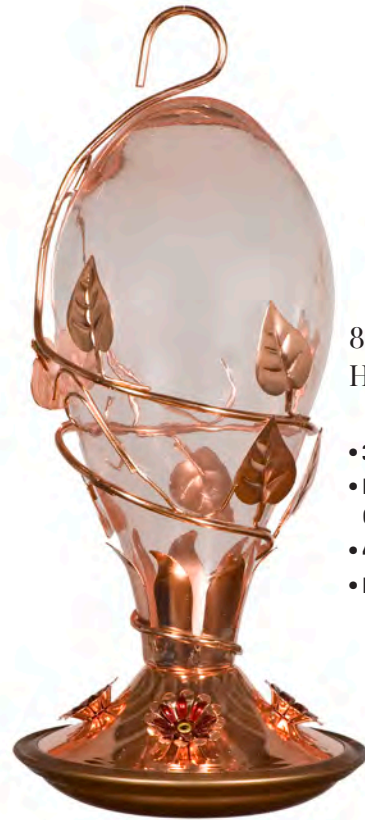

8120-2 - Green Antique Bottle Hummingbird Feeder

- 24 OUNCE CAPACITY
- ANTIQUE GLASS BOTTLE WITH METAL BASE
- 4 FEEDING PORTS

710B - Brushed Copper Hummingbird Feeder

- 12 OUNCE CAPACITY
- 4 FEEDING PORTS WITH BUILT IN BEE GUARDS
- HARDENED GLASS CONTAINER
- EASY TO FILL WIDE MOUTH OPENING
- EASY TO CLEAN BASE
- FREE 1.3 OZ. NECTAR PACKET INCLUDED