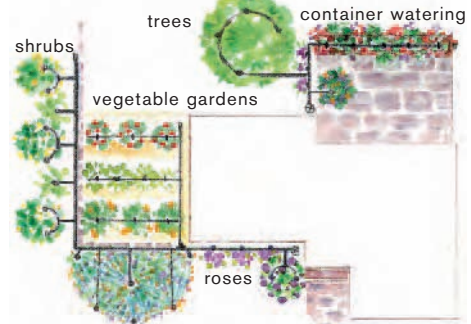

low volume sprinklers for ground cover or new planting

▶ **A541DP Micro Irrigation Kit™** (6 per case)
Kit De Micro-Irrigación
Ensamble De Micro Irrigación

FEATURES:

- Deluxe landscape watering kit in English, French and Spanish-Ideal for the international market
- Low volume sprinkler, pressure compensating drippers & mini in-line drippers make this a deluxe all-in-one kit
- Includes everything for 2 complete installations
- Waters up to 30 plants + 350 sq. ft.

Kit Dimensions: 15" H X 15" W X 4" D
Packed 6 kits per carton

CONTENTS: 75' 1/2" Poly Hose, 100' 1/4" Tubing, 10 1/2 GPH PC Drippers, 10 1 GPH PC Drippers, 15 1/2 GPH Mini In-line Drippers, 1 25 GPH Full Circle Sprinkler Head, 2 14 GPH Half Circle Sprinkler Heads, 4 7 GPH Quarter Circle Sprinkler Heads, 4 1/2" Hose End Clamps, 4 1/4" Tube End Clamps, 8 1/4" Barbed Tees, 20 1/4" Barbed Connectors, 2 1/2" Barbed Connectors, 2 1/2" Barb Tees, 6 1/2" Barbed Elbows, 2 3/4" Hose Thread Swivel x 1/2" Compression Adaptors, 20 4" Support Stakes, 7 8" Sprinkler Support Stakes with 4" Risers, 2 Filter Washers, 1 Hole Punch, 5 Hole Plugs, 2 3/4" Hose Thread Anti-Syphons, 3 Compensating Flow Controls & 1 RAINDRIP Handbook.