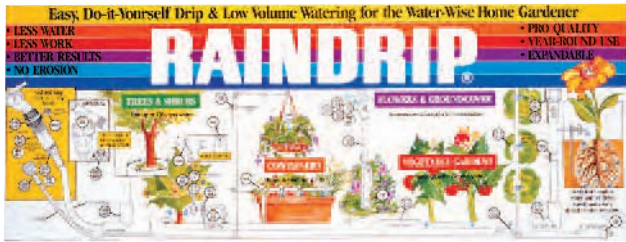

MASTER IRRIGATION CENTER

The Master Center is designed for stores and garden centers serving experienced gardening enthusiasts and customers new to drip watering and low volume sprinkling.

R4014C MASTER CENTER

A Complete Drip and Low Volume Sprinkling Display

A supply of RAINDRIP items displayed on a 4' x 6' merchandiser ensures shopper involvement. Customers new to drip and low volume sprinklers will be attracted to the selection of Starter Kits for landscape, garden, container watering, ground cover and soaker systems. The Static Model shelf display will visually explain how the parts are installed. Gardeners who already have drip systems will love the convenience of individually packaged parts to expand their systems. Included is a full selection of P.O.P. materials, an advertising kit, and a colorful header card illustrating which RAINDRIP parts to use for different gardening applications, and how to use them. * R4014C includes anti-syphons and appropriate pipe thread fittings to comply with most local plumbing codes.

R4014C Display fixture not included.

BILL OF MATERIALS

PART NO.	DESCRIPTION	NO. OF PACKS
015005T	1/4" Soaker Hose, 50' Coil	10
016005P	1/4" Poly Tubing - Black, 50' Coil	20
016010T	1/4" Poly Tubing - Black, 100' Coil	10
052005P	1/2" Poly Drip Watering Hose, 50' Coil	10
052010P	1/2" Poly Drip Watering Hose, 100' Coil	10
R108CT	1/2 GPH Pressure Compensating Drippers, 10/card	10
R110CT	1 GPH Pressure Compensating Drippers, 10/card	10
R112CT	2 GPH Pressure Compensating Drippers, 10/card	10
R116CT	1/2 GPH Mini In-line Drippers, 10/card	10
R117CT	1 GPH Mini In-line Drippers, 10/card	10
R153CT	Full Circle Bubbler on 5" Stake-Fan Spray, 3/card	10
R154DT	Hydroport™ Watering Manifold, 1/box	10
R156CT	Full Circle Adj. Bubbler 5" Stake-Stream Sprays, 3/card	10
R166CT	Adjustable Misters & 4" Barbed Risers, 3/card	10
R184CT	Full Circle Rotary Adjust. Sprinklers, 5/card	10
R187CT	Half Circle Adjust. Sprayers, 5/card	10
R191CT	Quarter Circle Adjust. Sprayers, 5/card	10
R302CT	1/4" Tube End Clamps, 5/card	10
R303CT	1/2" Hose End Plug with 3/4" Cap, 1/card	10
R305CT	1/2" Compression Tees, 2/card	10
R307CT	1/4" Barbed Tees, 5/card	10
R310CT	1/2" Compression Couplings, 2/card	10
R312CT	1/4" Barbed Connectors, 5/card	10
R314CT	1/4" Barbed Elbows, 5/card	10
R315CT	1/2" Compression Elbows, 2/card	10
R320CT	3/4" Hose Thd. Swivel X 1/2" Adaptor, 1/card	10
R321CT	3/4" Pipe Thread Swivel X 1/2" Adaptor, 1/card	10
R325CT	3/4" Hose Thread Swivel X 1/4" Adaptor, 1/card	10
R326CT	3/4" Pipe Thread Swivel X 1/4" Adaptor, 1/card	10
R334CT	Swivel Tee Assembly for 1/2" Riser, 1/card	10
R335CT	Swivel Elbow Assembly for 1/2" Riser, 1/card	10
R381CT	6" Heavy Duty Support Stakes, 10/card	10
R384CT	13" Heavy Duty Stakes + 8" Adjustable Riser, 2/card	10
R398CT	6" Cleated Tubing Stakes, 8/card	10
R463CT	3/4" Preset Hose Pressure Regulator 25 - 30 PSI, 1/card	10
R465CT	3/4" Preset Pipe Pressure Regulator 25 - 30 PSI, 1/card	10
R530DP	Drip Watering Landscape Kit™ + Anti-Syphon	3
R547DP	Deluxe Low-Volume Sprinkler Kit™ + Anti-Syphon	3
R557DT	Container Drip Watering Kit™ + Anti-Syphon	5
R567DT	Drip Vegetable Garden Kit™ + Anti-Syphon	5
R605DT	3/4" "Y" Filter & Fertilizer Applicator, 1/box	10
R612CT	1/4" Barbed Valves, 2/card	10
R616CT	"Y" Connector with Dual Shut-Off, (Hose Threads) 1/card	10
R620CT	3/4" Hose/Hose Anti-Syphon, 1/card	10
R622CT	3/4" Hose/Pipe Anti-Syphon, 1/card	10
R630CT	Hole Punch [includes hole plugs], 1 Punch/card	10
R645CT	Hole Plugs, 15/card	10
R672CT	Analog Electronic Water Timer, 1/clam shell blister	10
R682CP	Dual Timer	3
R705M	4' DIY Header Card	1
R725M	18" Header Card Holder	1
R720B	Micro Watering Handbook 25/Box	1
R759T	Static Model with Peg Hooks	1
R730N	Hooks for Static Model	2
R770L	Dealer Kit (Catalog & Pricelist)	1

ALL CENTERS DROP SHIPPED PREPAID