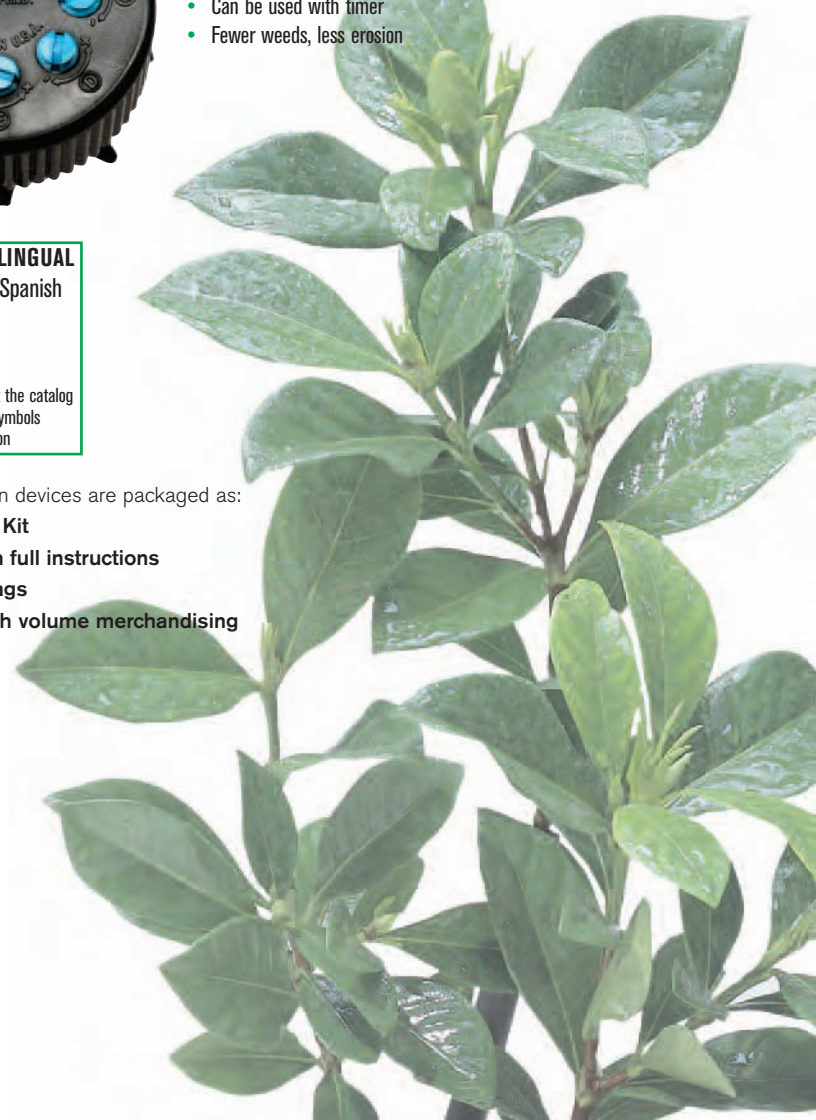

ADJUSTABLE MANIFOLDS

- Variable flow rates per outlet
- Ideal for landscaped perimeters & garden areas
- No wasteful overspray; dry, safe walkways
- Can be used with timer
- Fewer weeds, less erosion

RAINDRIP conversion devices are packaged as:

- **Boxed Hydroport Kit**
- **Blister Cards with full instructions**
- **Economy Bulk Bags**
- **Bin Boxes for high volume merchandising**