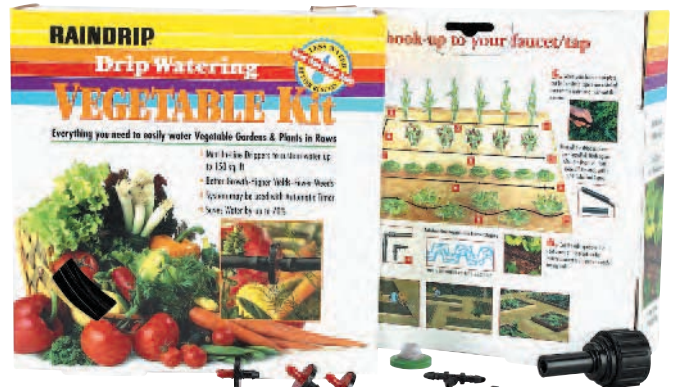

R562DT Drip Watering Vegetable Garden Kit™ (10/case)

- R562CT Kit d'Arrosage pour Jardin Potager (10 per case)
- R562FT Same as R562CT with BSP threads (10 per case)
- R562MT Equipo para el Riego de Hortalizas (10 per case)
- R562ST Same as R562MT with BSP Threads (10 per case)

R567DT Drip Watering Vegetable Garden Kit with Anti-Syphon™ (10 per case)

FEATURES:

- Mini in-line drippers for custom placement
- Ideal for raised bed vegetable gardens
- Better growth - higher yields - less water
- Waters up to 150 sq. ft.
- Includes everything for complete installation

Kit Dimensions: 8.5" H X 8.25" W X 2.5" D
Packed 10 kits per carton

CONTENTS: 75' 1/4" Tubing, 25 1/2 GPH Mini In-Line Drippers, 4 1/4" Tube End Clamps, 3 1/4" Barb Tees, 1 1/4" Barb Connector, 2 1/4" Barb Elbows, 1 3/4" Swivel Adaptor, 1 10 GPH Flow Control, 1 Filter Washer and 1 RAINDRIP Handbook. R567D includes Anti-Syphon.