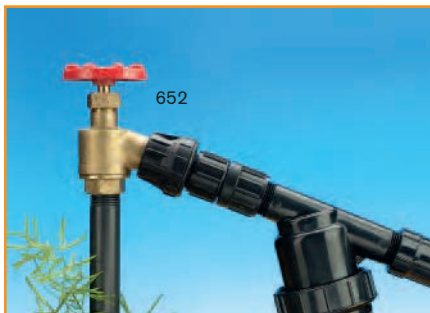

3/4" Hose to 3/4" Pipe Swivel Coupling Connects 3/4" male pipe thread to 3/4" male hose thread. Use with R605DT.

R650CT	1/card	10	—
R650CB	1/card	—	30
650G00UB	loose+UPC	—	75