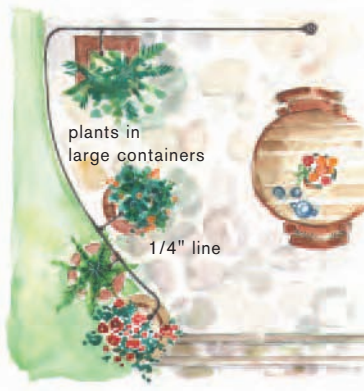

PLANTERS & POTS KITS • CONTAINER KITS

- **R551D Planters & Pots Watering Kit** (10 per case) featuring Adjustable Bubblers for Large Container Plants
- **R551CT Kit d'Arrosage pour Planteurs et Pots** (10 per case)
- **R551MT Juego de Riego para Macetas** (10 per case)
- **R551ST Same as R551MT with BSP Threads** (10 per case)

FEATURES:

- Includes everything for watering large pots, planters and containers
- 5 easy steps to a quick installation
- Priced to sell quickly
- Designed to custom water small area gardens and patios
- Adjustable bubblers
- Includes Hook-ups for faucet and 1/2" riser

Kit Dimensions: 8.5" H X 8.25" W X 2.5" D
Packed 10 kits per carton

CONTENTS: 50' 1/4" Tubing , 2 Half-circle Adjustable Bubblers and Stakes, 2 Full circle Adjustable Bubblers and Stakes, 4 1/4" Barbed Tees, 1 3/4" FHT x 1/4" Cone Adaptor with Washer, 1 1/4" Tap-off and filter (for 1/2" riser conversion), 1 RAINDRIP Handbook.