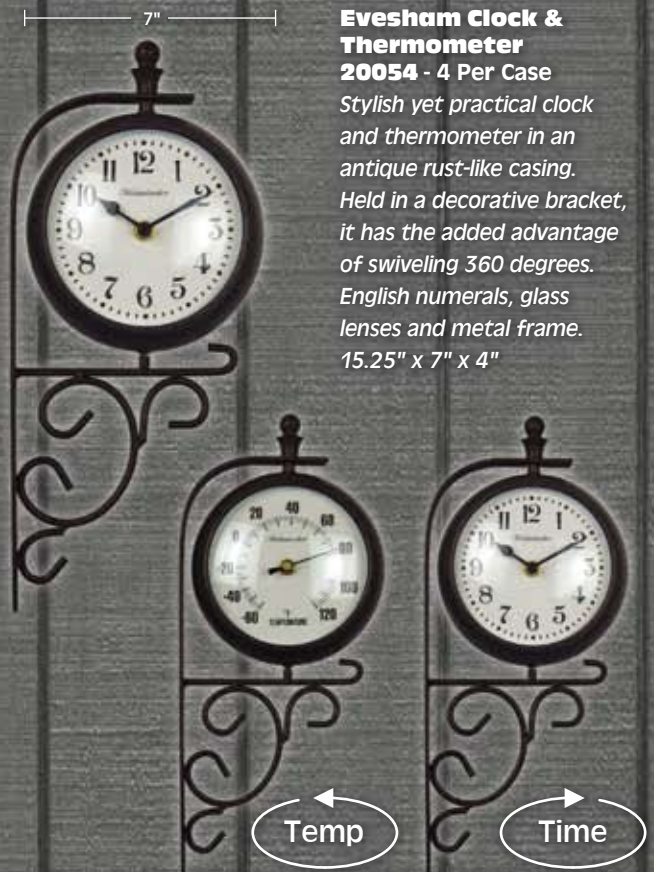

Evesham Clock & Thermometer

20054 - 4 Per Case
Stylish yet practical clock and thermometer in an antique rust-like casing. Held in a decorative bracket, it has the added advantage of swiveling 360 degrees. English numerals, glass lenses and metal frame. 15.25" x 7" x 4"