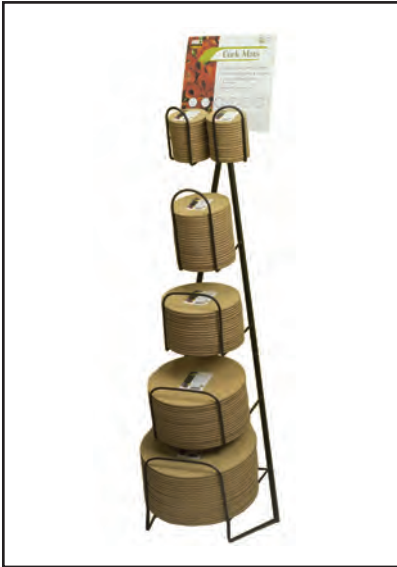

Garden Displays

Cork Mat Display

CD2A 5-tier cork mat display with cork mat assortment includes: CM4, CM6 (30 ea), CM8, CM10, CM12 (20 ea), CD2 Rack (1 per case)

CD2 5-tier cork mat (display only)