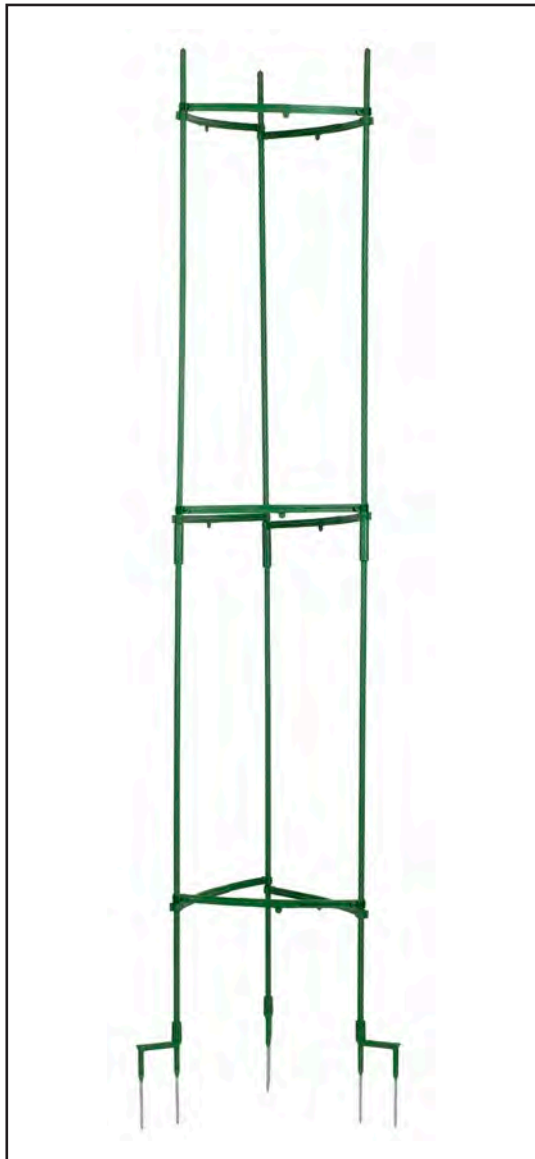

TMC60 Ultomato™
(30 packages per case)

- Supports the entire plant
- Strong steel-core stakes
- Tough, thick plastic coating
- Convenient to store
- Use for many growing seasons
- Patented (US Patent# 7,188,448)

Garden Stakes

STAKE IT EASY™ PLANT STAKING SYSTEM

Designed specifically for climbing plants, flowers and other climbing fruits and vegetables. Includes six 3' Sturdy Stakes, three stake connectors, and nine Expandable Stake Arms for a truly flexible climbing plant cage. Also included are three EZ Step Anchors for easy installation. Expandable support clips grow with the plant for continuous support.