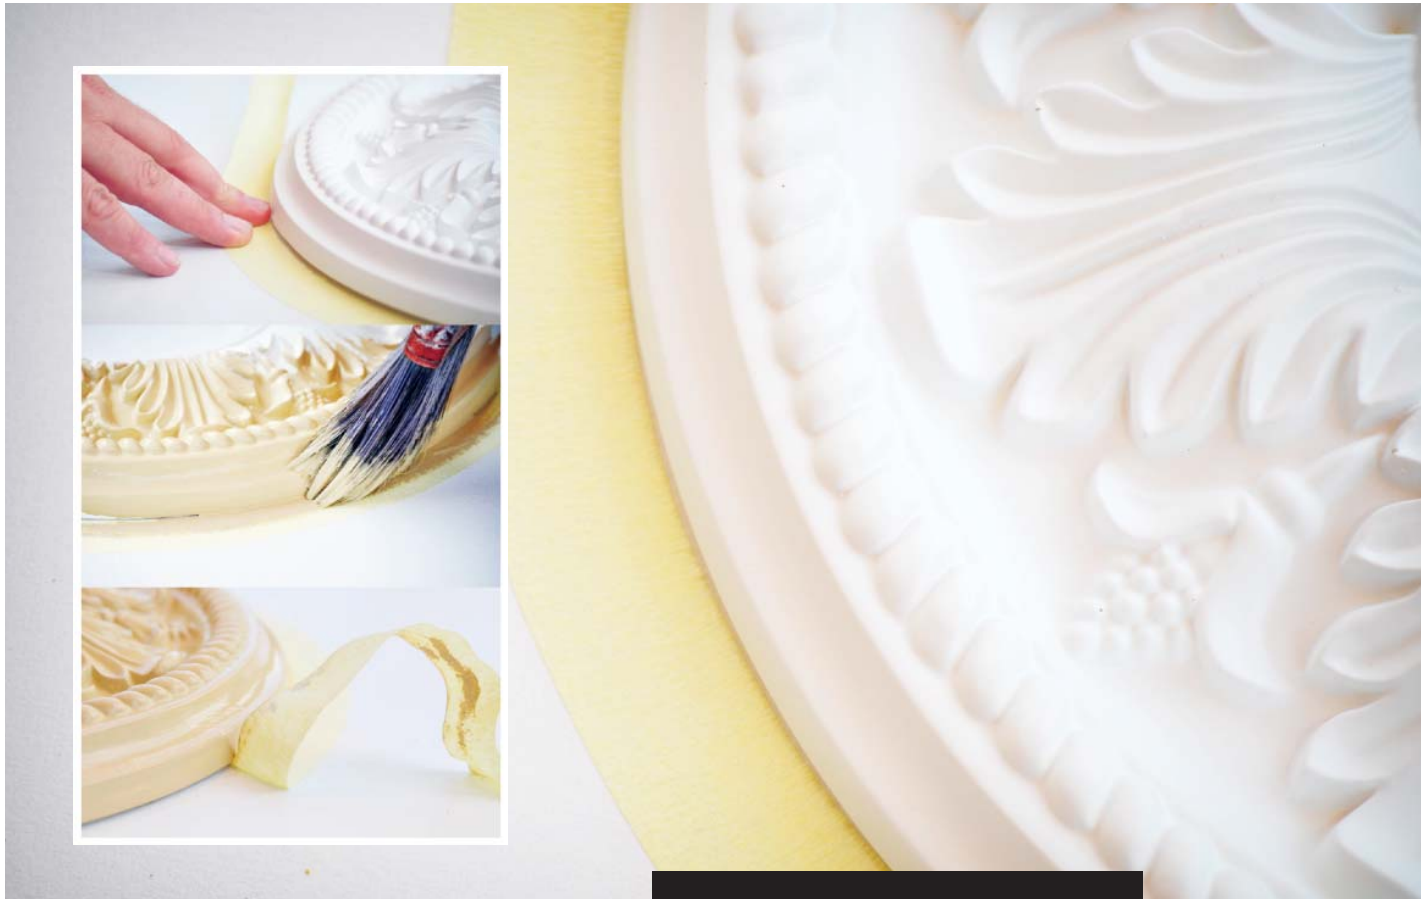

FLEX-MASK™ TAPE

URNS ON A DIME

E. BLUEEDGE® PAINTING TAPE

A premium crepe paper tape that can be applied inside or outside on stained or painted surfaces. Best for primed or painted drywall. Removes cleanly and easily – even if exposed to direct sunlight. 14 day, crepe paper tape.

- #125170 • 24mm x 50m (use as 1") • 24/case
- #125270 • 36mm x 50m (use as 1.5") • 24/case
- #125370 • 48mm x 50m (use as 2") • 24/case

F. PRO-GRADE™ EVERYDAY PAINTER'S TAPE

Can be used everyday on many different surfaces with a wide variety of paints, lacquers, and clear finishes. Perfect for hard-to-mask areas, such as corners. Specially formulated adhesive provides instant adhesion and superior holding power. 10 day, crepe paper tape.

- #396300 • 24mm x 50m (use as 1") • 36/case
- #396310 • 36mm x 50m (use as 1.5") • 24/case
- #396320 • 48mm x 50m (use as 2") • 24/case

G. FLEX-MASK™ STRETCHY PAINTING TAPE

A flexible, elastic tape with an aggressive rubber-based adhesive creates curves and arches easily. Ideal for masking light fixtures and decorative moulding. 3 day, flexible tape.

- #397510 • 25mm x 50m (use as 1") • 24/case

H. PERFECT PATCH® DRYWALL REPAIR PATCHES

A self-adhesive metal/mesh patch that can be placed over wall or door holes, creating a virtually invisible patch. Metal is anti-rust aluminum.

- #605560 • 4" x 4" Patch • 12/case
- #606660 • 6" x 6" Patch • 12/case
- #607260 • 8" x 8" Patch • 12/case