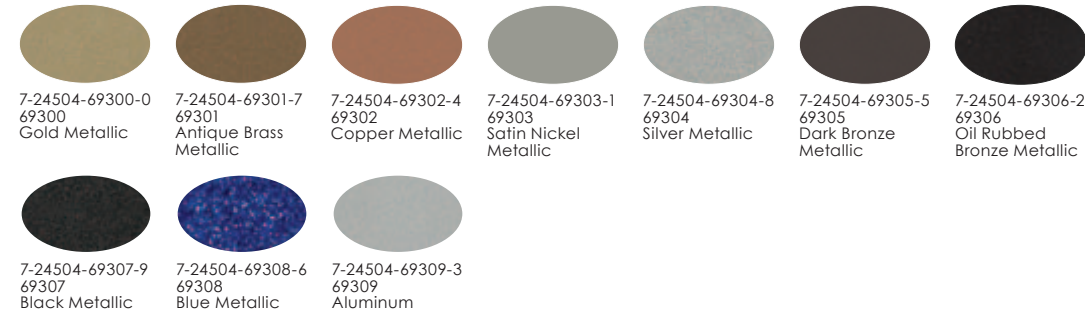

Color Offering

KRYLON® RUST PROTECTOR™ TEXTURED FINISH

- Dries in 8 minutes or less
- A textured paint that resembles a factory finish
- Superior corrosion protection
- Direct to metal