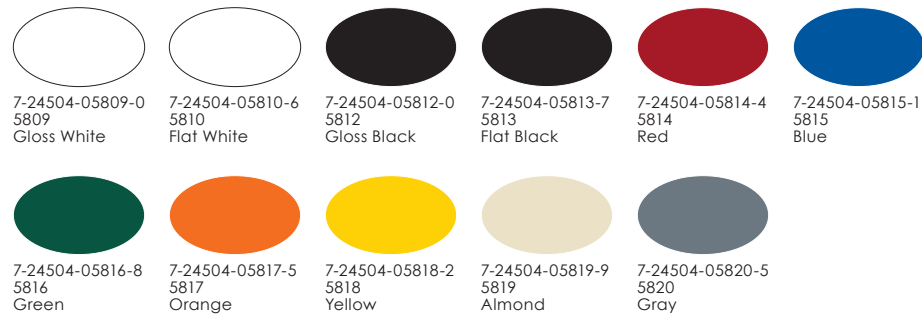

ALL-SURFACE ENAMEL:

Packed 6 units per case, net weight 15.25 oz. each.

PRIMER:

Packed 6 units per case.

WROUGHT IRON:

7-24504-05821-2
5821
Black
Packed 6 units per case,
net weight 15.25 oz. each.

KRYLON® PROFESSIONAL STRIPING PAINT

- Long-lasting durability on many surfaces
- Fast drying
- Non-clogging spray tip