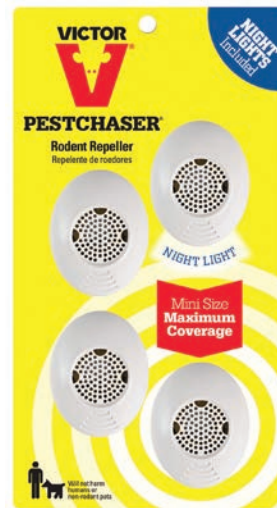

Mini PestChaser® with Nightlights - 2 Pack

M752SN SHELF DISPLAY 6 PER CASE

- BONUS FEATURE: A built-in night light provides a soft glow in the dark
- Ideal for average-size rooms like living rooms, bedrooms, dining rooms, kitchens, etc.
- Mini-size, discreet design
- High frequency ultrasonic sound repels rodents
- PestChaser® emits ultrasonic sound at varying volumes (peaking at 100dB) and varying frequencies (ranging from 32 to 62 kHz)
- This technology prevents rodents from becoming accustomed to the ultrasound
- PestChaser® uses less than a penny a day in energy costs
- Plugs into any wall outlet
- No chemicals or poisons
- Cannot be heard by humans and non-rodent pets
- Use anywhere indoors
- Rodent activity is reduced in 6-10 days

PESTCHASER® RODENT REPELLERS WITH NIGHTLIGHTS

Mini PestChaser® with Nightlights - 3 Pack

M753SN SHELF DISPLAY 6 PER CASE

- BONUS FEATURE: A built-in night light provides a soft glow in the dark
- Ideal for average-size rooms like living rooms, bedrooms, dining rooms, kitchens, etc.
- Mini-size, discreet design
- High frequency ultrasonic sound repels rodents
- PestChaser® emits ultrasonic sound at varying volumes (peaking at 100dB) and varying frequencies (ranging from 32 to 62 kHz)
- This technology prevents rodents from becoming accustomed to the ultrasonic sound
- PestChaser® uses less than a penny a day in energy costs
- Plugs into any wall outlet
- No chemicals or poisons
- Cannot be heard by humans and non-rodent pets
- Use anywhere indoors
- Rodent activity is reduced in 6-10 days