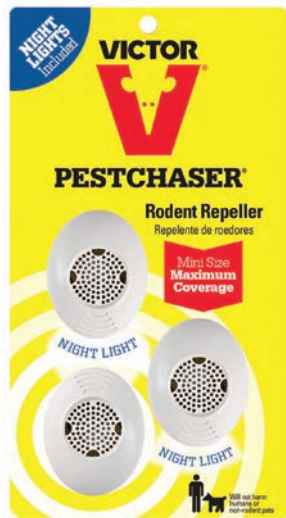

PESTCHASER® RODENT REPELLERS WITH NIGHTLIGHTS

Mini PestChaser® with Nightlights - 3 Pack

M753SN SHELF DISPLAY 6 PER CASE

- BONUS FEATURE: A built-in night light provides a soft glow in the dark
- Ideal for average-size rooms like living rooms, bedrooms, dining rooms, kitchens, etc.
- Mini-size, discreet design
- High frequency ultrasonic sound repels rodents
- PestChaser® emits ultrasonic sound at varying volumes (peaking at 100dB) and varying frequencies (ranging from 32 to 62 kHz)
- This technology prevents rodents from becoming accustomed to the ultrasonic sound
- PestChaser® uses less than a penny a day in energy costs
- Plugs into any wall outlet
- No chemicals or poisons
- Cannot be heard by humans and non-rodent pets
- Use anywhere indoors
- Rodent activity is reduced in 6-10 days