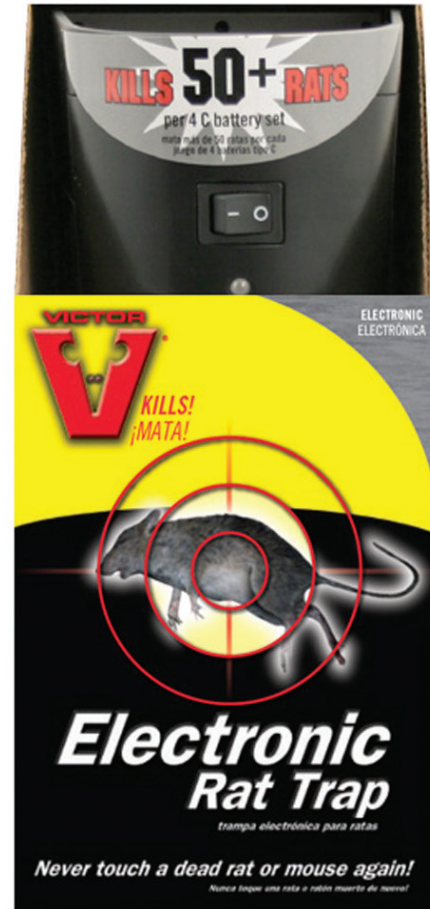

ELECTRONIC TRAPS FOR RATS

Electronic Rat Trap

M240 SHELF DISPLAY 4 PER CASE

- High-voltage shock kills rodent
- Bait, place, turn on, and empty
- Kills 1 rat per setting
- Kills up to 50 rats per set of batteries
- No Touch, No See™ experience
- Indoor use only
- No chemicals or poisons, use with caution around children and pets
- Trap is reusable or disposable
- Requires 4 “C” batteries (not included)