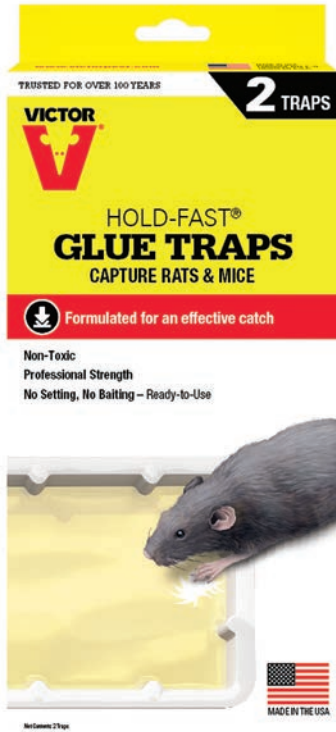

Glue Board - Medium

M320I SHELF DISPLAY 150 PER CASE

- Victor® proprietary glue formula
- Glue surface catches mice and holds them securely
- Tented design for a no-see, no-touch experience
- No setting or baiting required, just place and catch
- No chemicals or poisons, can be used around children and pets
- Disposable
- Made in the U.S.A. 

GLUE TRAYS FOR MICE

Hold-Fast® Glue Tray - 2 Pack

M771 SHELF DISPLAY 24 PER CASE

- Victor® proprietary glue formula
- Tray design and glue surface catches mice and holds them securely
- No setting or baiting required, just place and catch
- No chemicals or poisons, can be used around children and pets
- Disposable
- Made in the U.S.A. 

Hold-Fast® Glue Tray - 4 Pack

M772 SHELF DISPLAY 12 PER CASE

- Victor® proprietary glue formula
- Tray design and glue surface catches mice and holds them securely
- No setting or baiting required, just place and catch
- No chemicals or poisons, can be used around children and pets
- Disposable
- Made in the U.S.A. 

GLUE TRAYS FOR RATS AND MICE

Hold-Fast® Glue Tray - 2 Pack

M773 SHELF DISPLAY 12 PER CASE

- Victor® proprietary glue formula
- Tray design and glue surface catches rats and holds them securely
- No setting or baiting required, just place and catch
- No chemicals or poisons, can be used around children and pets
- Disposable
- Made in the U.S.A. 