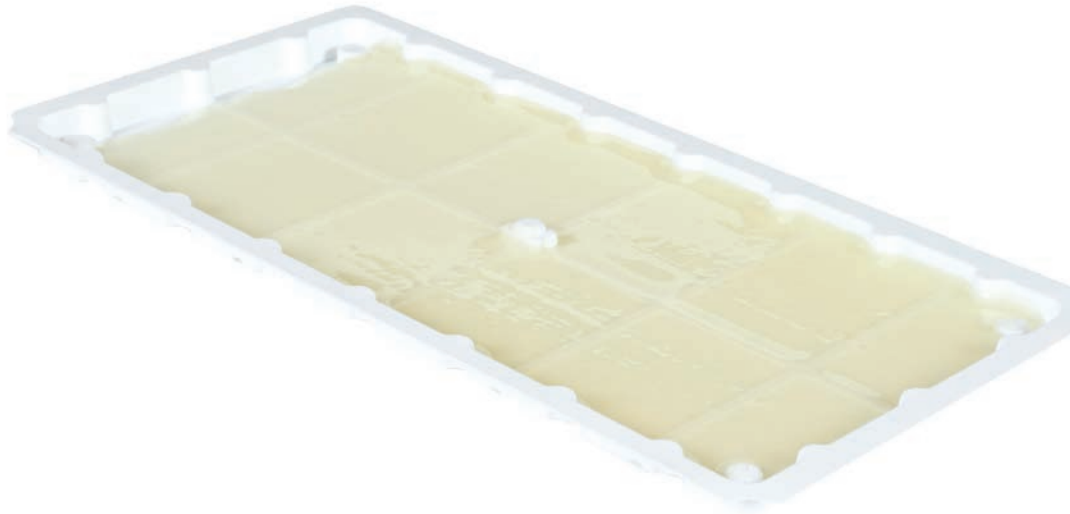

Glue Board - Medium

M320I SHELF DISPLAY 150 PER CASE

- Victor® proprietary glue formula
- Glue surface catches mice and holds them securely
- Tented design for a no-see, no-touch experience
- No setting or baiting required, just place and catch
- No chemicals or poisons, can be used around children and pets
- Disposable
- Made in the U.S.A. 

GLUE TRAYS FOR MICE

Hold-Fast® Glue Tray - 2 Pack

M771 SHELF DISPLAY 24 PER CASE

- Victor® proprietary glue formula
- Tray design and glue surface catches mice and holds them securely
- No setting or baiting required, just place and catch
- No chemicals or poisons, can be used around children and pets
- Disposable
- Made in the U.S.A. 

Hold-Fast® Glue Tray - 4 Pack

M772 SHELF DISPLAY 12 PER CASE

- Victor® proprietary glue formula
- Tray design and glue surface catches mice and holds them securely
- No setting or baiting required, just place and catch
- No chemicals or poisons, can be used around children and pets
- Disposable
- Made in the U.S.A. 

GLUE TRAYS FOR RATS AND MICE

Hold-Fast® Glue Tray - 2 Pack

M773 SHELF DISPLAY 12 PER CASE

- Victor® proprietary glue formula
- Tray design and glue surface catches rats and holds them securely
- No setting or baiting required, just place and catch
- No chemicals or poisons, can be used around children and pets
- Disposable
- Made in the U.S.A. 