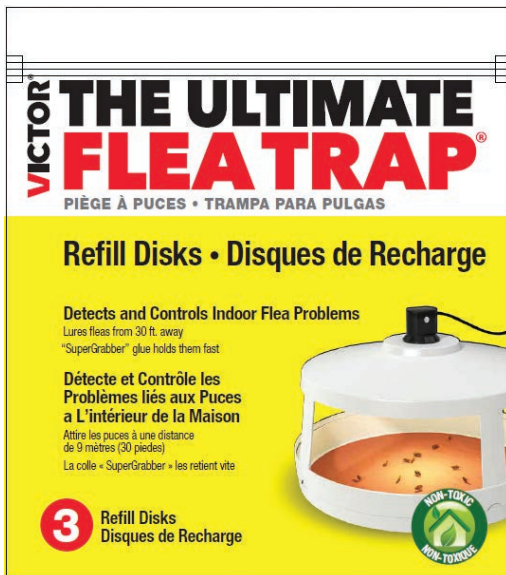

Fly Magnet Trap Hanging Display

M530D 20 PER DISPLAY

GLUE TRAPS

Hobo Spider Glue Traps

M293 24 PER CASE

- Pre-baited: no setting or baiting required
- Lock-tab tent hides crawling insects from direct view
- Traps hobo spiders - a deadly insect in the Northwest

FLEA TRAPS

Ultimate Flea Trap

M230A 6 PER CASE

- Dome design attracts fleas from all directions and from 30 feet away
- Electrical device attracts fleas with gentle heat. "Super Grabber" glue holds them fast.