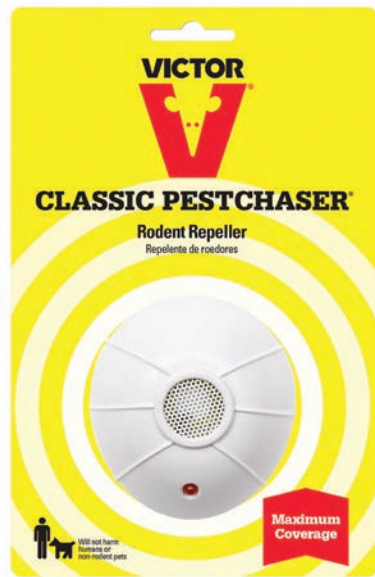

CLASSIC RODENT REPELLERS

Classic PestChaser® - 1 Pack

M690S   SHELF DISPLAY   6 PER CASE

- Ideal for average-size rooms like living rooms, bedrooms, dining rooms, kitchens, etc.
- High frequency ultrasonic sound repels rodents
- PestChaser® emits ultrasonic sound at varying volumes (peaking at 100dB) and varying frequencies (ranging from 32 to 62 kHz)
- This technology prevents rodents from becoming accustomed to the ultrasonic sound
- Red LED light shows the unit is active
- PestChaser® uses less than a penny a day in energy costs
- Plugs into any wall outlet
- No chemicals or poisons
- Cannot be heard by humans and non-rodent pets
- Use anywhere indoors
- Rodent activity is reduced in 6-10 days

Classic PestChaser® - 2 Pack

M692S   SHELF DISPLAY   6 PER CASE

- Ideal for average-size rooms like living rooms, bedrooms, dining rooms, kitchens, etc.
- High frequency ultrasonic sound repels rodents
- PestChaser® emits ultrasonic sound at varying volumes (peaking at 100dB) and varying frequencies (ranging from 32 to 62 kHz)
- This technology prevents rodents from becoming accustomed to the ultrasound
- Red LED light shows the unit is active
- PestChaser® uses less than a penny a day in energy costs
- Plugs into any wall outlet
- No chemicals or poisons
- Cannot be heard by humans and non-rodent pets
- Use anywhere indoors
- Rodent activity is reduced in 6-10 days