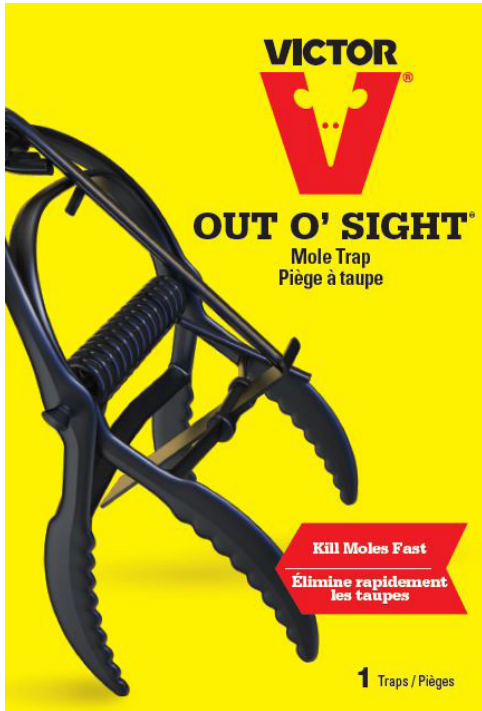

Fast-Kill® Brand Refillable Bait Station - 1 Refillable Bait Station - 20 Bait Refills

M920 SHELF DISPLAY 6 PER CASE

- Includes: 20 bait refills, 1 refillable bait station, 2 gloves
- Active Ingredient: Bromethalin
- Powerful single-feed non-anticoagulant
- Easy to use: place near sign of rodent activity
- Ideal for quick-knock down for rodent populations
- Unique formulation—rodents will stop feeding after eating a lethal dose
- Lowest risk of secondary poisoning
- Pre-shaped gnaw edges derived from rodent feeding patterns
- Made with high-quality, bakery-grade ingredients
- For indoor use only
- Approved for use in all 50 states
- Made in the U.S.A. 

MOLE TRAPS

OUT O' SIGHT® Mole Trap

0631 12 PER CASE

- Professionals' mole trap of choice
- Weather-resistant iron jaws for superior strength and durability
- Can be used in all soil types and even performs well in sandy soil
- Fully assembled
- Equipped with a safety clip for secure operation
- Each trap is hand-tested to ensure the highest quality
- Moving parts are completely below the ground surface, safely away from children and pets
- Setting levers included
- No chemicals or poisons
- Reusable