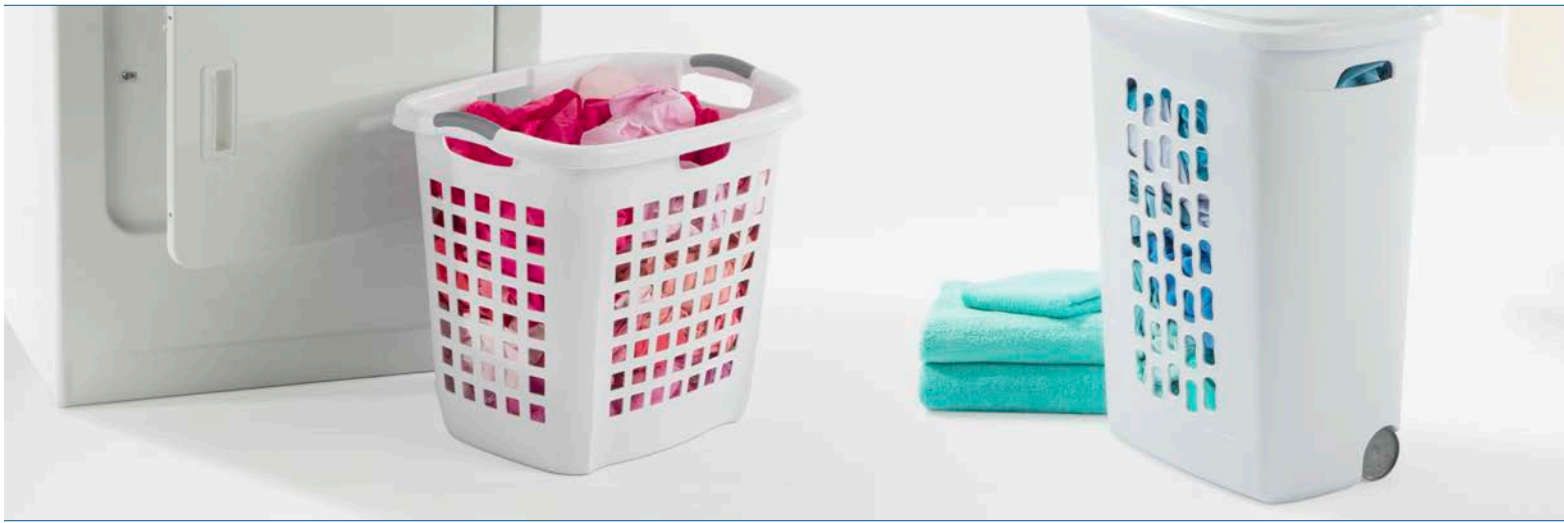

1221 – 2.3 Bushel / 81 Liter LiftTop Laundry Hamper

Pack: 4   **Weight:** 19 lb   **Cube:** 5.9 cu ft
8.6 kg   0.167 cu m

Solid Color Pack:
White lid & base

Item Size: 22 $\frac{1}{2}$ " L x 15 $\frac{1}{2}$ " W x 24 $\frac{1}{2}$ " H
56.5 cm x 39.4 cm x 62.5 cm

Item Number: 12218004   **UPC:** [0-73149] 12218-6

Carton Size: 21 $\frac{1}{8}$ " L x 15 $\frac{1}{2}$ " W x 30 $\frac{3}{4}$ " H
55.6 cm x 38.4 cm x 77.8 cm

I2of5:
1-00-73149-12218-3

1222 – Ultra™ Wheeled Hamper

Pack: 3   **Weight:** 18 lb   **Cube:** 6.1 cu ft
8.2 kg   0.173 cu m

Solid Color Pack:
White lid & base with Titanium handle & wheels

Item Size: 21" L x 13 $\frac{3}{4}$ " W x 28 $\frac{3}{4}$ " H
53.3 cm x 34.9 cm x 72.1 cm

Item Number: 12228003   **UPC:** [0-73149] 12228-5

Carton Size: 21 $\frac{1}{2}$ " L x 14" W x 35 $\frac{1}{2}$ " H
53.7 cm x 35.6 cm x 91.1 cm

I2of5:
1-00-73149-12228-2

1223 – Rectangular LiftTop Laundry Hamper

Pack: 4   **Weight:** 15 lb   **Cube:** 4.5 cu ft
6.8 kg   0.127 cu m

Solid Color Pack:
White lid & base

Item Size: 19 $\frac{1}{2}$ " L x 13 $\frac{3}{4}$ " W x 22 $\frac{1}{2}$ " H
48.6 cm x 34.9 cm x 58.1 cm

Item Number: 12238004   **UPC:** [0-73149] 12238-4

Carton Size: 19 $\frac{1}{2}$ " L x 13 $\frac{3}{4}$ " W x 29 $\frac{1}{2}$ " H
49.5 cm x 34.6 cm x 74.3 cm

I2of5:
1-00-73149-12238-1

1224 – 1.75 Bushel / 62 Liter Ultra™ Wheeled Laundry Basket

Pack: 4   **Weight:** 17 lb   **Cube:** 6.9 cu ft
7.7 kg   0.195 cu m

Solid Color Pack:
White basket with Titanium handle & wheels

Item Size: 21 $\frac{1}{2}$ " L x 16 $\frac{3}{4}$ " W x 22 $\frac{1}{2}$ " H
53.7 cm x 42.5 cm x 56.2 cm

Item Number: 12248004   **UPC:** [0-73149] 12248-4

Carton Size: 21 $\frac{1}{2}$ " L x 17" W x 32 $\frac{1}{2}$ " H
54.3 cm x 43.2 cm x 83.5 cm

I2of5:
1-00-73149-12248-1

1225 – Ultra™ Easy Carry Hamper

Pack: 4   **Weight:** 15 lb   **Cube:** 5.6 cu ft
6.8 kg   0.159 cu m

Solid Color Pack:
White hamper with Titanium inserts
Black hamper with Titanium inserts

Item Size: 22 $\frac{1}{2}$ " L x 17 $\frac{1}{2}$ " W x 19 $\frac{1}{2}$ " H
56.5 cm x 44.1 cm x 50.5 cm

Item Number: 12258004   **UPC:** [0-73149] 12258-2
12259004   12259-9

Carton Size: 22 $\frac{1}{2}$ " L x 17 $\frac{1}{2}$ " W x 24 $\frac{3}{4}$ " H
56.5 cm x 44.5 cm x 62.9 cm

I2of5:
1-00-73149-12258-9
1-00-73149-12259-6

1256 – Open Laundry Hamper

Pack: 6   **Weight:** 18 lb   **Cube:** 5.9 cu ft
8.2 kg   0.167 cu m

Solid Color Pack:
White

Item Size: 21" L x 14 $\frac{3}{8}$ " W x 21 $\frac{1}{2}$ " H
53.3 cm x 36.5 cm x 55.6 cm

Item Number: 12568006   **UPC:** [0-73149] 12568-2

Carton Size: 21 $\frac{1}{8}$ " L x 14 $\frac{1}{2}$ " W x 32 $\frac{1}{2}$ " H
54.3 cm x 37.1 cm x 82.6 cm

I2of5:
1-00-73149-12568-9