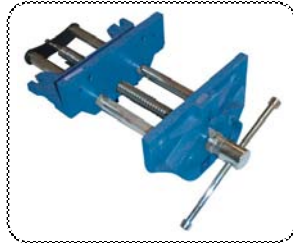

Item #	UPC	Description	Pack
V002550	056348010621	9"	1

Drill Press Vise

- heat-treated • forged steel • cast iron base • eliminates special jigs & fixtures • steel jaw faces • cold rolled steel screw • swivel crank handle drops out of way