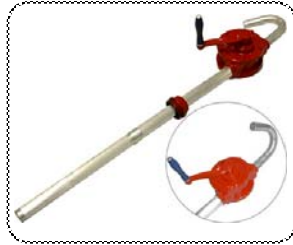

AUTOMOTIVE

Barrel Pump Rotary-Type Heavy Duty

- all cast iron parts • for gasoline, oil, kerosene, pesticides & other petroleum products • 1" diameter pipe • non-leak pipe fittings

Item #	UPC	Description	Pack
P012815	056348016432	H.D.	1/6

Self Venting Gas Cans

- made from high density polyethylene • lightweight and crush proof design • extra headspace is built in to accommodate vapor expansion • feature child resistant closure cap • revolutionary "Vented Spout" design eliminates the need for a secondary vent on the car • new "easy pour" design makes the car safe and simple to use • replaces wedco cans