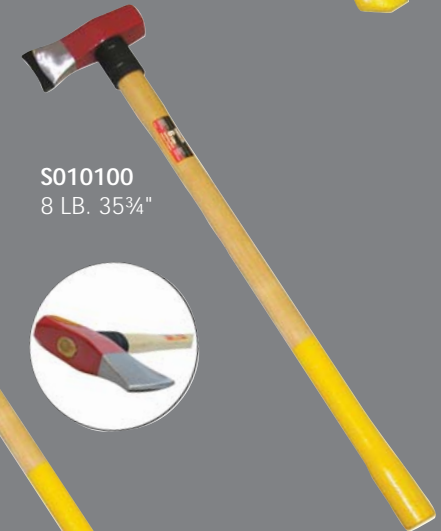

AXES & SPLITTING MAULS

- Drop forged, heat treated and tempered steel head
- Polished striking face
- Wooden handle