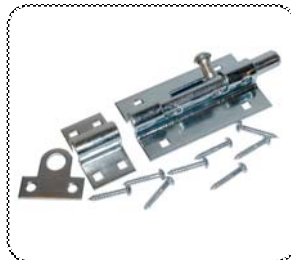

Heavy Duty Zinc Barrel Bolts

- heavy duty steel construction • zinc plated finish • comes complete with mounting screws

Item #	UPC	Description	Pack
P000350	056348006747	5"	6/36
P000400	056348006754	8"	6/36