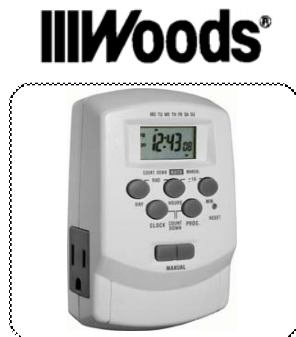

Item #	UPC	Specifications	Pack
WD-49377	062964493779	7D	1/6

Mechanical Timer

- daily timer with on/off per day • option to use photo electric eye to turn lights on/off or preset dial for hours on • ideal for O/D lighting, Christmas lights etc. 1000w 8A • grounded plug • *replaces WD-49107*