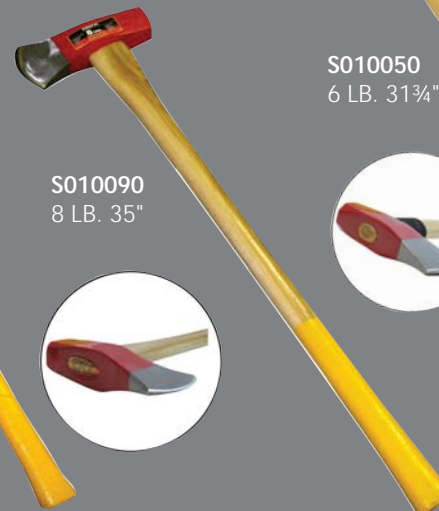

AXES & SPLITTING MAULS

- Drop forged, heat treated and tempered steel head
- Polished striking face
- Wooden handle