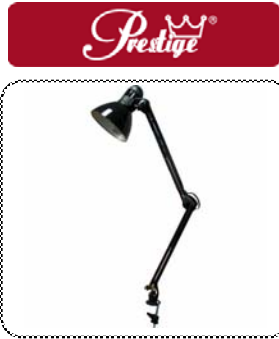

Item #	UPC	Description	Pack
L002350	056348023508	BLACK	1/6
L002352	056348001810	WHITE	1/6

Desktop Energy Saving Lamp

- save up to 80% in power consumption • safe and cool operation • strong ABS base & shade with metal arm • use up to 20w max energy saving bulb only (bulb not included)