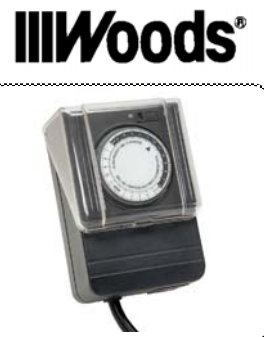

Item #	UPC	Specifications	Pack
WD-050012	078693500121	24H/48D	1/6

Digital Timer 2-Outlet

- 7-day cycle • can set different programs for each different day of the week • 2-outlets • program 2 appliances at once • daily setting works both outlets • outlets are grounded 3-prong • 15A/1875W resistive • 5A/600W tungsten • 1/2HP • *replaces WD-TD1101 (TD1300-2)*