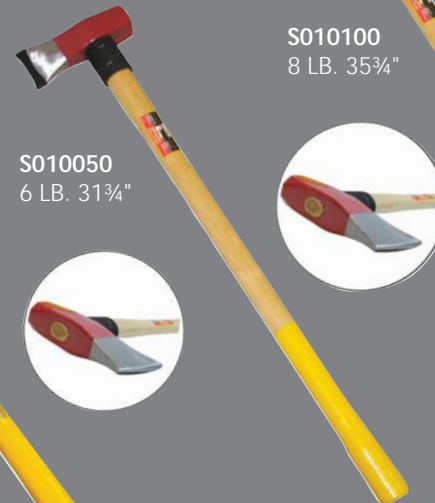

A007192
1 KG. 19½"

S010100
8 LB. 35¾"

S010040
6 LB. 31¾"

S010090
8 LB. 35"

S010050
6 LB. 31¾"

SLEDGE HAMMERS & CLUB HAMMERS

- Drop forged, heat treated and tempered steel head
- Polished striking face
- Hickory handle with non-slip safety grip