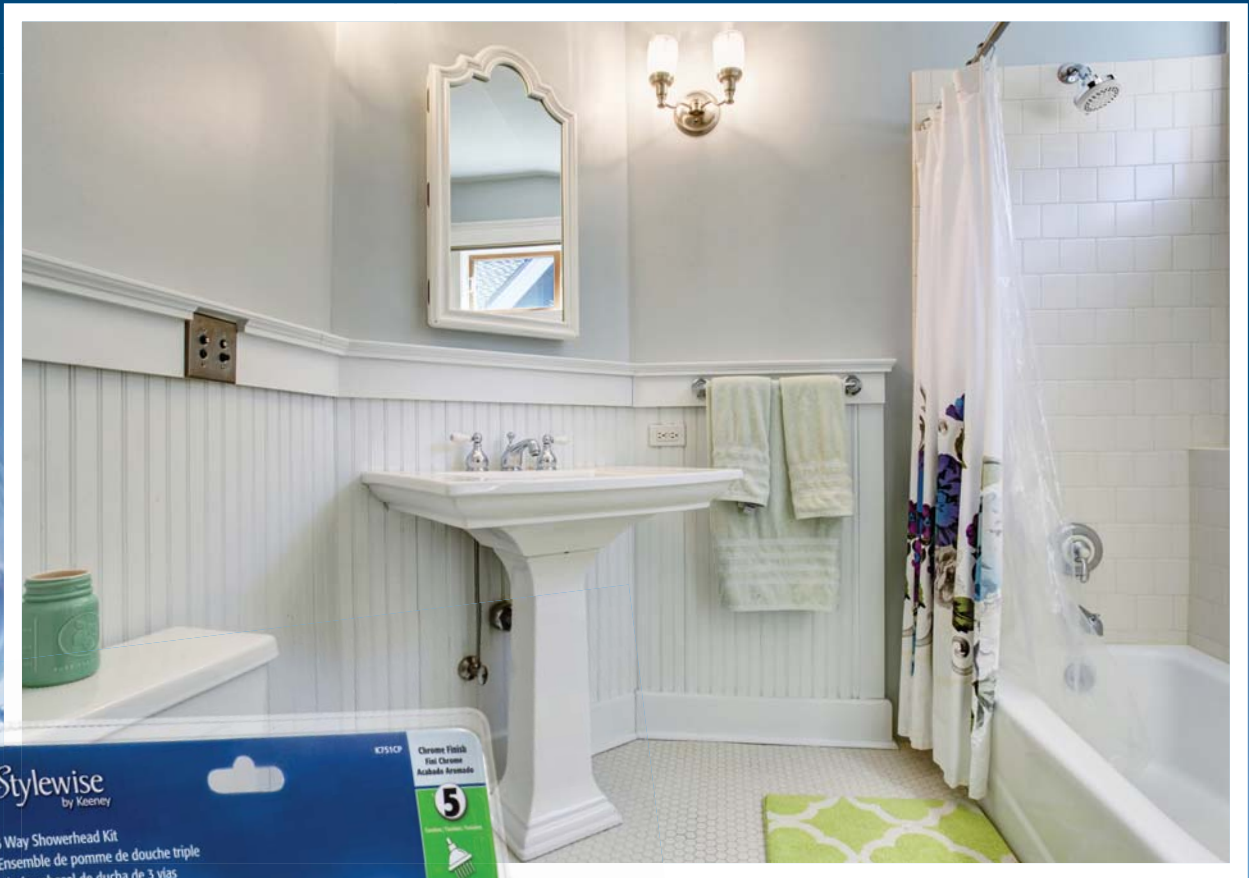

Stylewise

by Keeney

Shower Head Program and accessories

Stylewise

by Keeney

Designed to quickly and easily fit into your home, and put the finishing touch on any project. Bathroom or Kitchen, Stylewise by Keeney products are affordable luxury. Decorative toilet tank levers, fashion plated under sink drain traps and shower heads match the lighting, hardware and faucets finishes in your bathroom. Kitchen sink strainer and soap dispensers complement faucets and appliances.