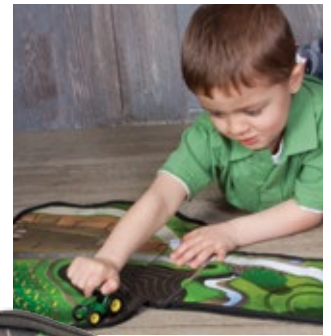

TBEK46012
Take Along Backpack with Tractor
Pack: 6 – Age grade: 3+

– While supplies last

Take your tractors along to play on-the-go. Unzip backpack and lay flat for a perfect farm playmat. Zip back up and store your tractors inside for a convenient carry case. Includes one John Deere tractor.