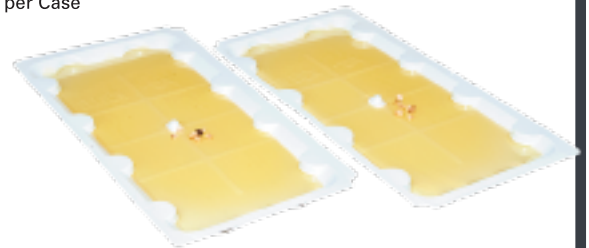

STICK-EM® RAT & MOUSE SIZE GLUE TRAP No. 111-00PRE6

- Captures large rats and large infestations of mice and insects.
- 10" x 5"
- Packed Bulk
- 6 Double Traps per Case