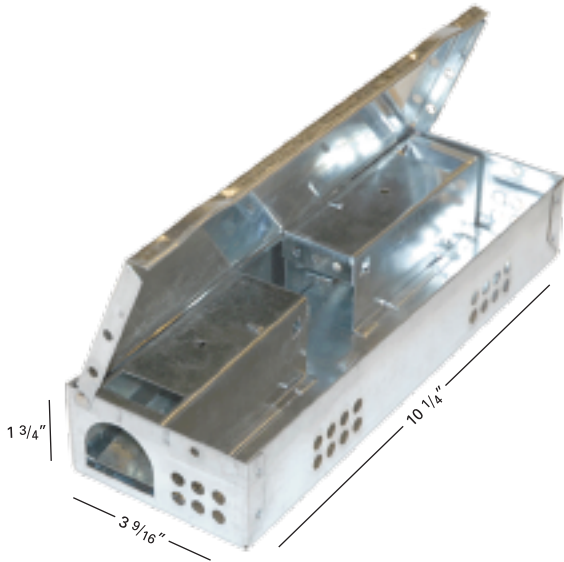

LITTLE PETE® MOUSE TRAPS

No. 423

- Can hold up to 10 mice.
- Accepts No. 166 EATON'S® Universal Glue Board.
- 12 Service Logs and Instructions Included.
- 12 per Case