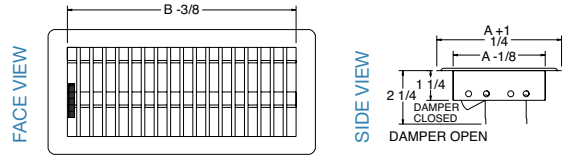

SKU #	DIMENSION / DESCRIPTION	COLOR	CTN. QTY.	UCC-12 CODE
RG2142	3"x10" BLK PBL Floor Register STL	BLACK PEBBLE	10	063467 837220
RG2143	4"x10" BLK PBL Floor Register STL	BLACK PEBBLE	10	063467 837237
RG0140	2-1/4" x 10" ABRs Floor Register STL	ANTIQUe BRASS	10	063467 114802
RG0159	2-1/4" x 12" ABRs Floor Register STL	ANTIQUe BRASS	10	063467 114819
RG0181	2-1/4" x 14" ABRs Floor Register STL	ANTIQUe BRASS	10	063467 114826
RG0201	3" x 10" ABRs Floor Register STL	ANTIQUe BRASS	10	063467 114833
RG0225	4" x 10" ABRs Floor Register STL	ANTIQUe BRASS	10	063467 114840
RG0249	4" x 12" ABRs Floor Register STL	ANTIQUe BRASS	10	063467 122043
RG0269	4" x 14" ABRs Floor Register STL	ANTIQUe BRASS	10	063467 127420
RG0146	2-1/4" x 10" BRs Floor Register STL	POL. BRASS	10	063467 114741
RG0166	2-1/4" x 12" BRs Floor Register STL	POL. BRASS	10	063467 114758
RG0187	2-1/4" x 14" BRs Floor Register STL	POL. BRASS	10	063467 114765
RG0208	3" x 10" BRs Floor Register STL	POL. BRASS	10	063467 114772
RG0232	4" x 10" BRs Floor Register STL	POL. BRASS	10	063467 114789
RG0255	4" x 12" BRs Floor Register STL	POL. BRASS	10	063467 114796
RG0274	4" x 14" BRs Floor Register STL	POL. BRASS	10	063467 125723
RG0170	2-1/4" x 12" CHRm Floor Register STL	CHROME	10	063467 114864
RG0212	3" x 10" CHRm Floor Register STL	CHROME	10	063467 114871
RG0236	4" x 10" CHRm Floor Register STL	CHROME	10	063467 114888
RG0259	4" x 12" CHRm Floor Register STL	CHROME	10	063467 124900
RG1996	2-1/4" x 12" PWTR Floor Register STL	PEWTER	10	063467 828808
RG1994	3" x 10" PWTR Floor Register STL	PEWTER	10	063467 828785
RG1995	4" x 10" PWTR Floor Register STL	PEWTER	10	063467 828792
RG1997	4" x 12" PWTR Floor Register STL	PEWTER	10	063467 828815