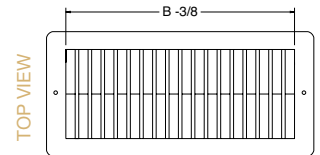

SKU #	DIMENSION / DESCRIPTION	COLOR	CTN. QTY.	UCC-12 CODE
RG1266	2-1/4" x 10" WHT Toe Space Grille BULK	WHITE	50	063467 123651
RG1270	2-1/4" x 12" WHT Toe Space Grille BULK	WHITE	50	063467 114956
RG1274	2-1/4" x 14" WHT Toe Space Grille BULK	WHITE	50	063467 129837
RG1277	3" x 10" WHT Toe Space Grille BULK	WHITE	40	063467 114963
RG1280	4" x 10" WHT Toe Space Grille BULK	WHITE	50	063467 114970
RG1283	4" x 12" WHT Toe Space Grille BULK	WHITE	50	063467 123767
RG1263	2-1/4" x 10" BRN Toe Space Grille BULK	BROWN	50	063467 732136
RG1267	2-1/4" x 12" BRN Toe Space Grille BULK	BROWN	50	063467 123675
RG1272	2-1/4" x 14" BRN Toe Space Grille BULK	BROWN	50	063467 124603
RG1275	3" x 10" BRN Toe Space Grille BULK	BROWN	40	063467 123705
RG1278	4" x 10" BRN Toe Space Grille BULK	BROWN	50	063467 123736
RG1281	4" x 12" BRN Toe Space Grille BULK	BROWN	50	063467 732143
RG1264	2-1/4" x 10" BGE Toe Space Grille BULK	BEIGE	50	063467 114895
RG1268	2-1/4" x 12" BGE Toe Space Grille BULK	BEIGE	50	063467 114901
RG1273	2-1/4" x 14" BGE Toe Space Grille BULK	BEIGE	50	063467 114918
RG1276	3" x 10" BGE Toe Space Grille BULK	BEIGE	40	063467 114925
RG1279	4" x 10" BGE Toe Space Grille BULK	BEIGE	50	063467 114932
RG1282	4" x 12" BGE Toe Space Grille BULK	BEIGE	50	063467 114949