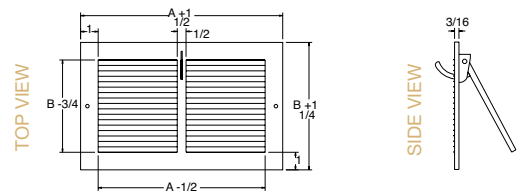

SKU #	DIMENSION / DESCRIPTION	COLOR	CTN. QTY.	UCC-12 CODE
RG0615	8" x 4" WHT Sidewall Register STD	WHITE	10	063467 128366
RG0573	10" x 4" WHT Sidewall Register STD	WHITE	10	063467 114987
RG0587	12" x 4" WHT Sidewall Register STD	WHITE	10	063467 128281
RG0619	8" x 6" WHT Sidewall Register STD	WHITE	10	063467 114994
RG0578	10" x 6" WHT Sidewall Register STD	WHITE	10	063467 122050
RG0592	12" x 6" WHT Sidewall Register STD	WHITE	10	063467 115038
RG0606	14" x 6" WHT Sidewall Register STD	WHITE	10	063467 122067
RG0583	10" x 8" WHT Sidewall Register STD	WHITE	10	063467 128267
RG0598	12" x 8" WHT Sidewall Register STD	WHITE	10	063467 128304
RG0613	14" x 8" WHT Sidewall Register STD	WHITE	10	063467 128342