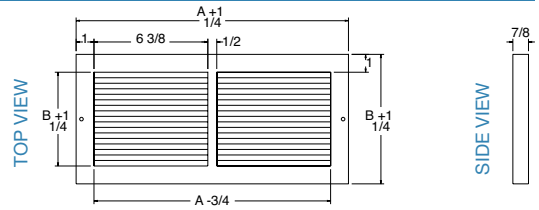

- One-piece all-steel construction
- 1/3" fins set at 20° angle
- 7/8" margin turnback
- Plated Grilles have a durable decorative finish

SKU #	DIMENSION / DESCRIPTION	COLOR	CTN. QTY.	UCC-12 CODE
RG2042	14" x 6" PWTR Baseboard Grille STD	PEWTER	10	063467 831723
RG2044	24" x 6" PWTR Baseboard Grille STD	PEWTER	10	063467 831747
RG2046	30" x 6" PWTR Baseboard Grille STD	PEWTER	10	063467 831761
RG2041	12" x 8" PWTR Baseboard Grille STD	PEWTER	10	063467 831716
RG2043	14" x 8" PWTR Baseboard Grille STD	PEWTER	10	063467 831730
RG2045	24" x 8" PWTR Baseboard Grille STD	PEWTER	10	063467 831754
RG2047	30" x 8" PWTR Baseboard Grille STD	PEWTER	10	063467 831778
RG0029	14" x 6" BRS Baseboard Grille STD	POL. BRASS	10	063467 116066
RG0073	24" x 6" BRS Baseboard Grille STD	POL. BRASS	10	063467 116080
RG0091	30" x 6" BRS Baseboard Grille STD	POL. BRASS	10	063467 116103
RG0038	14" x 8" BRS Baseboard Grille STD	POL. BRASS	10	063467 116073
RG0100	30" x 8" BRS Baseboard Grille STD	POL. BRASS	10	063467 116110