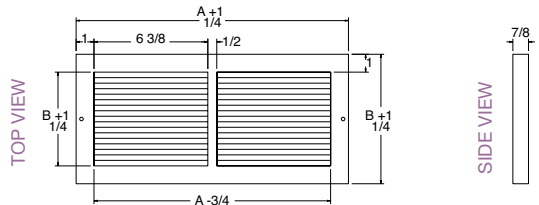

SKU #	DIMENSION / DESCRIPTION	COLOR	CTN. QTY.	UCC-12 CODE
RG2298	12" x 6" WHT Plastic Baseboard Grille	WHITE	10	063467 840831
RG2299	14" x 6" WHT Plastic Baseboard Grille	WHITE	10	063467 840848
RG3002	24" x 6" WHT Plastic Baseboard Grille	WHITE	10	063467 840879
RG3003	30" x 6" WHT Plastic Baseboard Grille	WHITE	10	063467 840886
RG3004	12" x 8" WHT Plastic Baseboard Grille	WHITE	10	063467 840893
RG3005	14" x 8" WHT Plastic Baseboard Grille	WHITE	10	063467 840909
RG3008	24" x 8" WHT Plastic Baseboard Grille	WHITE	10	063467 840930
RG3009	30" x 8" WHT Plastic Baseboard Grille	WHITE	10	063467 840947