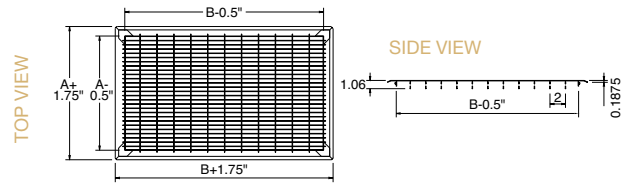

SKU #	DIMENSION / DESCRIPTION	COLOR	CTN. QTY.	UCC-12 CODE
RG1097	4" x 8" BRN Return Air Flr Grl	BROWN	1	063467 116257
RG1026	4" x 10" BRN Return Air Flr Grl	BROWN	5	063467 116295
RG1032	4" x 12" BRN Return Air Flr Grl	BROWN	5	063467 116332
RG1038	4" x 14" BRN Return Air Flr Grl	BROWN	5	063467 116370
RG1045	4" x 16" BRN Return Air Flr Grl	BROWN	1	063467 116417
RG1055	4" x 20" BRN Return Air Flr Grl	BROWN	1	063467 116493
RG1065	4" x 24" BRN Return Air Flr Grl	BROWN	5	063467 116530
RG1081	4" x 30" BRN Return Air Flr Grl	BROWN	1	063467 116653
RG1177	6" x 8" BRN Return Air Flr Grl	BROWN	1	063467 116776
RG1102	6" x 10" BRN Return Air Flr Grl	BROWN	5	063467 116813
RG1109	6" x 12" BRN Return Air Flr Grl	BROWN	5	063467 116851
RG1115	6" x 14" BRN Return Air Flr Grl	BROWN	5	063467 116899
RG1122	6" x 16" BRN Return Air Flr Grl	BROWN	5	063467 116936
RG1127	6" x 18" BRN Return Air Flr Grl	BROWN	5	063467 116974
RG1132	6" x 20" BRN Return Air Flr Grl	BROWN	5	063467 117018
RG1137	6" x 22" BRN Return Air Flr Grl	BROWN	1	063467 117056
RG1142	6" x 24" BRN Return Air Flr Grl	BROWN	5	063467 117094
RG1159	6" x 30" BRN Return Air Flr Grl	BROWN	5	063467 117216
RG1258	8" x 8" BRN Return Air Flr Grl	BROWN	1	063467 117292
RG1184	8" x 10" BRN Return Air Flr Grl	BROWN	5	063467 117339
RG1191	8" x 12" BRN Return Air Flr Grl	BROWN	5	063467 117377
RG1199	8" x 14" BRN Return Air Flr Grl	BROWN	5	063467 117414
RG1208	8" x 16" BRN Return Air Flr Grl	BROWN	5	063467 117452
RG1214	8" x 18" BRN Return Air Flr Grl	BROWN	5	063467 117490
RG1219	8" x 20" BRN Return Air Flr Grl	BROWN	5	063467 117537
RG1224	8" x 22" BRN Return Air Flr Grl	BROWN	1	063467 117575
RG1229	8" x 24" BRN Return Air Flr Grl	BROWN	5	063467 117612
RG1246	8" x 30" BRN Return Air Flr Grl	BROWN	5	063467 117735
RG0620	10" x 10" BRN Return Air Flr Grl	BROWN	5	063467 117810
RG0625	10" x 12" BRN Return Air Flr Grl	BROWN	5	063467 117858
RG0631	10" x 14" BRN Return Air Flr Grl	BROWN	5	063467 117896
RG0637	10" x 16" BRN Return Air Flr Grl	BROWN	5	063467 117933
RG0642	10" x 18" BRN Return Air Flr Grl	BROWN	1	063467 117971
RG0647	10" x 20" BRN Return Air Flr Grl	BROWN	5	063467 118015
RG0657	10" x 24" BRN Return Air Flr Grl	BROWN	5	063467 118091
RG0668	10" x 28" BRN Return Air Flr Grl	BROWN	1	063467 128434
RG0673	10" x 30" BRN Return Air Flr Grl	BROWN	5	063467 118138
RG0690	12" x 14" BRN Return Air Flr Grl	BROWN	5	063467 118251
RG0695	12" x 16" BRN Return Air Flr Grl	BROWN	5	063467 118299
RG0700	12" x 18" BRN Return Air Flr Grl	BROWN	1	063467 118336
RG0706	12" x 20" BRN Return Air Flr Grl	BROWN	1	063467 118374
RG0716	12" x 24" BRN Return Air Flr Grl	BROWN	5	063467 118411
RG0732	12" x 30" BRN Return Air Flr Grl	BROWN	1	063467 118459
RG0738	12" x 36" BRN Return Air Flr Grl	BROWN	1	063467 118497