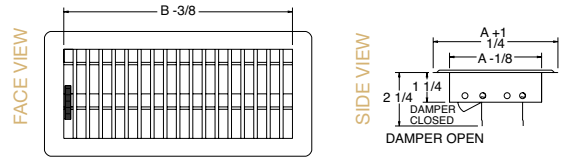

SKU #	DIMENSION / DESCRIPTION	COLOR	CTN. QTY.	UCC-12 CODE
RG0157	2-1/4" x 10" WHT Floor Register STD	WHITE	10	063467 114567
RG0179	2-1/4" x 12" WHT Floor Register STD	WHITE	10	063467 122005
RG0198	2-1/4" x 14" WHT Floor Register STD	WHITE	10	063467 114581
RG0223	3" x 10" WHT Floor Register STD	WHITE	10	063467 122012
RG0247	4" x 10" WHT Floor Register STD	WHITE	10	063467 122029
RG0267	4" x 12" WHT Floor Register STD	WHITE	10	063467 114611
RG0283	4" x 14" WHT Floor Register STD	WHITE	10	063467 125884
RG0148	2-1/4" x 10" BRN Floor Register STD	BROWN	10	063467 121947
RG0168	2-1/4" x 12" BRN Floor Register STD	BROWN	10	063467 121954
RG0189	2-1/4" x 14" BRN Floor Register STD	BROWN	10	063467 114444
RG0210	3" x 10" BRN Floor Register STD	BROWN	10	063467 121961
RG0234	4" x 10" BRN Floor Register STD	BROWN	10	063467 121978
RG0257	4" x 12" BRN Floor Register STD	BROWN	10	063467 121985
RG0276	4" x 14" BRN Floor Register STD	BROWN	10	063467 121992
RG0154	2-1/4" x 10" ALM Floor Register STD	ALMOND	10	063467 114635
RG0176	2-1/4" x 12" ALM Floor Register STD	ALMOND	10	063467 114642
RG0195	2-1/4" x 14" ALM Floor Register STD	ALMOND	10	063467 127406
RG0220	3" x 10" ALM Floor Register STD	ALMOND	10	063467 114659
RG0244	4" x 10" ALM Floor Register STD	ALMOND	10	063467 114666
RG0264	4" x 12" ALM Floor Register STD	ALMOND	10	063467 124894
RG0280	4" x 14" ALM Floor Register STD	ALMOND	10	063467 127451
RG0144	2-1/4" x 10" BGE Floor Register STD	BEIGE	10	063467 122791
RG0163	2-1/4" x 12" BGE Floor Register STD	BEIGE	10	063467 122807
RG0185	2-1/4" x 14" BGE Floor Register STD	BEIGE	10	063467 122821
RG0205	3" x 10" BGE Floor Register STD	BEIGE	10	063467 122852
RG0229	4" x 10" BGE Floor Register STD	BEIGE	10	063467 122876
RG0253	4" x 12" BGE Floor Register STD	BEIGE	10	063467 122890
RG0272	4" x 14" BGE Floor Register STD	BEIGE	10	063467 125709
RG0145	2-1/4" x 10" BLK Floor Register STD	BLACK	10	063467 127383
RG0164	2-1/4" x 12" BLK Floor Register STD	BLACK	10	063467 114710
RG0186	2-1/4" x 14" BLK Floor Register STD	BLACK	10	063467 127390
RG0206	3" x 10" BLK Floor Register STD	BLACK	10	063467 114727
RG0230	4" x 10" BLK Floor Register STD	BLACK	10	063467 114734
RG0254	4" x 12" BLK Floor Register STD	BLACK	10	063467 127413
RG0273	4" x 14" BLK Floor Register STD	BLACK	10	063467 127437
RG0152	2-1/4" x 10" GREY Floor Register STD	GREY	10	063467 114673
RG0174	2-1/4" x 12" GREY Floor Register STD	GREY	10	063467 114680
RG0193	2-1/4" x 14" GREY Floor Register STD	GREY	10	063467 122036
RG0217	3" x 10" GREY Floor Register STD	GREY	10	063467 114697
RG0241	4" x 10" GREY Floor Register STD	GREY	10	063467 114703
RG0261	4" x 12" GREY Floor Register STD	GREY	10	063467 122906
RG0279	4" x 14" GREY Floor Register STD	GREY	10	063467 127444
RG1998	2-1/4" x 10" BRN Floor Register STD US	US BROWN	10	063467 829294
RG2000	2-1/4" x 12" BRN Floor Register STD US	US BROWN	10	063467 829317
RG2002	2-1/4" x 14" BRN Floor Register STD US	US BROWN	10	063467 829331
RG2004	4" x 10" BRN Floor Register STD US	US BROWN	10	063467 829355
RG2005	4" x 12" BRN Floor Register STD US	US BROWN	10	063467 829362
RG2006	4" x 14" BRN Floor Register STD US	US BROWN	10	063467 829379