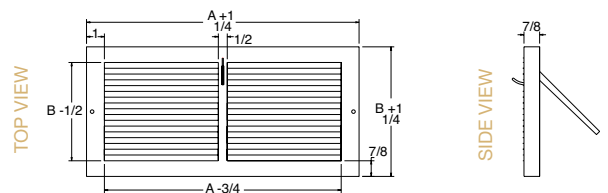

Baseboard Register

- All-steel construction
- 1/3" fins set at 20° angle
- 7/8" margin turnback
- Single valve volume control damper
- Durable powder-coat painted finish

SKU #	DIMENSION / DESCRIPTION	COLOR	CTN. QTY.	UCC-12 CODE
RG0111	10" x 6" WHT Baseboard Register BULK	WHITE	10	063467 127277
RG0115	12" x 6" WHT Baseboard Register BULK	WHITE	10	063467 127314
RG0119	14" x 6" WHT Baseboard Register BULK	WHITE	10	063467 116127
RG0113	10" x 8" WHT Baseboard Register BULK	WHITE	10	063467 127291
RG0117	12" x 8" WHT Baseboard Register BULK	WHITE	10	063467 127338
RG0121	14" x 8" WHT Baseboard Register BULK	WHITE	10	063467 116134