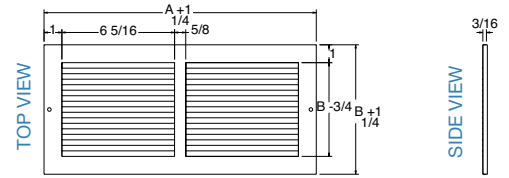

Sidewall Grille (Plated)

Imperial

- ▸ One-piece all-steel construction
- ▸ 1/3" spaced fins set at 20° angle
- ▸ 3/16" margin turnback
- ▸ Plated Grilles have a durable decorative finish

SKU #	DIMENSION / DESCRIPTION	COLOR	CTN. QTY.	UCC-12 CODE
RG2048	12" x 6" PWTR Sidewall Grille STL	PEWTER	10	063467 831785
RG2050	14" x 6" PWTR Sidewall Grille STL	PEWTER	10	063467 831808
RG2056	20" x 6" PWTR Sidewall Grille STL	PEWTER	10	063467 831860
RG2052	24" x 6" PWTR Sidewall Grille STL	PEWTER	10	063467 831822
RG2054	30" x 6" PWTR Sidewall Grille STL	PEWTER	10	063467 831846
RG2049	12" x 8" PWTR Sidewall Grille STL	PEWTER	10	063467 831792
RG2051	14" x 8" PWTR Sidewall Grille STL	PEWTER	10	063467 831815
RG2053	24" x 8" PWTR Sidewall Grille STL	PEWTER	10	063467 831839
RG2055	30" x 8" PWTR Sidewall Grille STL	PEWTER	10	063467 831853
RG0336	10" x 4" BRS Sidewall Grille STL	POL. BRASS	10	063467 115700
RG0346	10" x 6" BRS Sidewall Grille STL	POL. BRASS	10	063467 115717
RG0413	14" x 6" BRS Sidewall Grille STL	POL. BRASS	10	063467 115755
RG0535	30" x 6" BRS Sidewall Grille STL	POL. BRASS	10	063467 115793
RG0355	10" x 8" BRS Sidewall Grille STL	POL. BRASS	10	063467 115724
RG0389	12" x 8" BRS Sidewall Grille STL	POL. BRASS	10	063467 115748
RG0424	14" x 8" BRS Sidewall Grille STL	POL. BRASS	10	063467 115762
RG0518	24" x 8" BRS Sidewall Grille STL	POL. BRASS	10	063467 115786
RG0545	30" x 8" BRS Sidewall Grille STL	POL. BRASS	10	063467 115809