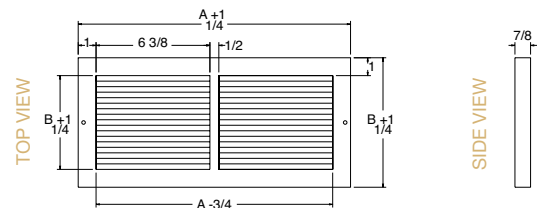

SKU #	DIMENSION / DESCRIPTION	COLOR	CTN. QTY.	UCC-12 CODE
RG0008	10" x 6" WHT Baseboard Grille STD	WHITE	10	063467 123804
RG0019	12" x 6" WHT Baseboard Grille STD	WHITE	10	063467 122562
RG0033	14" x 6" WHT Baseboard Grille STD	WHITE	10	063467 122197
RG0049	16" x 6" WHT Baseboard Grille STD	WHITE	10	063467 127123
RG0057	18" x 6" WHT Baseboard Grille STD	WHITE	10	063467 127161
RG0077	24" x 6" WHT Baseboard Grille STD	WHITE	10	063467 122487
RG0095	30" x 6" WHT Baseboard Grille STD	WHITE	10	063467 122203
RG0013	10" x 8" WHT Baseboard Grille STD	WHITE	10	063467 127055
RG0024	12" x 8" WHT Baseboard Grille STD	WHITE	10	063467 127086
RG0042	14" x 8" WHT Baseboard Grille STD	WHITE	10	063467 122616
RG0053	16" x 8" WHT Baseboard Grille STD	WHITE	10	063467 127147
RG0061	18" x 8" WHT Baseboard Grille STD	WHITE	10	063467 127185
RG0086	24" x 8" WHT Baseboard Grille STD	WHITE	10	063467 122715
RG0104	30" x 8" WHT Baseboard Grille STD	WHITE	10	063467 122739