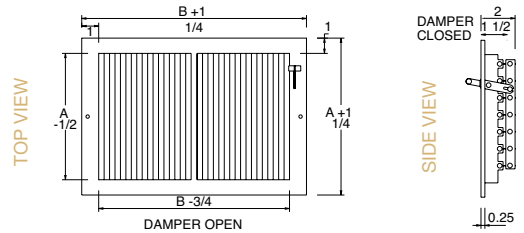

Standard

Multi-Shutter Register

Imperial

- All-steel steel construction
- Two-way air deflection
- 1/3" vertical fins set at 20° angle
- 3/16" margin turnback
- Full range multi-louver valve
- Durable powder-coat painted finish
- Ideal for heating or cooling

SKU #	DIMENSION / DESCRIPTION	COLOR	CTN. QTY.	UCC-12 CODE
RG0309	8" x 4" WHT Multi-Shutter Register BULK	WHITE	10	063467 127567
RG0289	10" x 4" WHT Multi-Shutter Register BULK	WHITE	10	063467 116141
RG0297	12" x 4" WHT Multi-Shutter Register BULK	WHITE	10	063467 127505
RG0303	14" x 4" WHT Multi-Shutter Register BULK	WHITE	10	063467 127536
RG0311	8" x 6" WHT Multi-Shutter Register BULK	WHITE	10	063467 127581
RG0291	10" x 6" WHT Multi-Shutter Register BULK	WHITE	10	063467 116158
RG0299	12" x 6" WHT Multi-Shutter Register BULK	WHITE	10	063467 116165
RG0305	14" x 6" WHT Multi-Shutter Register BULK	WHITE	10	063467 116172
RG0295	10" x 8" WHT Multi-Shutter Register BULK	WHITE	10	063467 127482
RG0301	12" x 8" WHT Multi-Shutter Register BULK	WHITE	10	063467 124597
RG0307	14" x 8" WHT Multi-Shutter Register BULK	WHITE	10	063467 116189