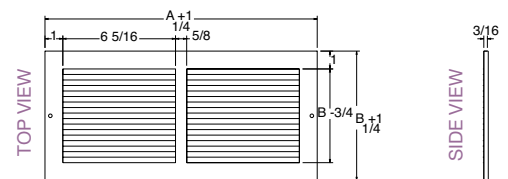

SKU #	DIMENSION / DESCRIPTION	COLOR	CTN. QTY.	UCC-12 CODE
RG3010	12" x 6" WHT Plastic Sidewall Grille	WHITE	10	063467 841104
RG3011	14" x 6" WHT Plastic Sidewall Grille	WHITE	10	063467 841111
RG3012	18" x 6" WHT Plastic Sidewall Grille	WHITE	10	063467 841128
RG3013	20" x 6" WHT Plastic Sidewall Grille	WHITE	10	063467 841135
RG3014	24" x 6" WHT Plastic Sidewall Grille	WHITE	10	063467 841142
RG3015	30" x 6" WHT Plastic Sidewall Grille	WHITE	10	063467 841159
RG2292	12" x 8" WHT Plastic Sidewall Grille	WHITE	10	063467 840770
RG2293	14" x 8" WHT Plastic Sidewall Grille	WHITE	10	063467 840787
RG2294	18" x 8" WHT Plastic Sidewall Grille	WHITE	10	063467 840794
RG2295	20" x 8" WHT Plastic Sidewall Grille	WHITE	10	063467 840800
RG2296	24" x 8" WHT Plastic Sidewall Grille	WHITE	10	063467 840817
RG2297	30" x 8" WHT Plastic Sidewall Grille	WHITE	10	063467 840824