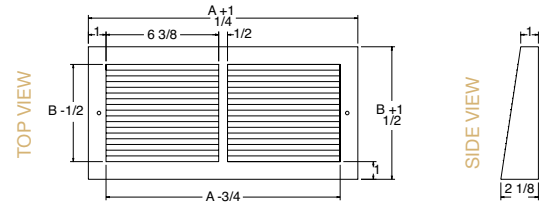

SKU #	DIMENSION / DESCRIPTION	COLOR	CTN. QTY.	UCC-12 CODE
RG0312	14" x 6" WHT Projection Grille 2" BULK	WHITE	5	063467 115076
RG0315	24" x 6" WHT Projection Grille 2" BULK	WHITE	5	063467 115083
RG0318	30" x 6" WHT Projection Grille 2" BULK	WHITE	5	063467 115090
RG0314	14" x 8" WHT Projection Grille 2" BULK	WHITE	5	063467 115106
RG0317	24" x 8" WHT Projection Grille 2" BULK	WHITE	5	063467 115113
RG0320	30" x 8" WHT Projection Grille 2" BULK	WHITE	5	063467 115120