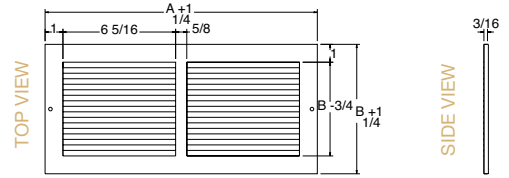

# Sidewall Grille (Painted)

*Imperial*

- ▶ One-piece all-steel construction
- ▶ 1/3" spaced fins set at 20° angle
- ▶ 3/16" margin turnback
- ▶ Painted grilles have a durable powder-coat finish

SKU #	DIMENSION / DESCRIPTION	COLOR	CTN. QTY.	UCC-12 CODE
RG0558	8" x 4" WHT Sidewall Grille STD	WHITE	10	063467 128199
RG0341	10" x 4" WHT Sidewall Grille STD	WHITE	10	063467 123071
RG0375	12" x 4" WHT Sidewall Grille STD	WHITE	10	063467 123118
RG0408	14" x 4" WHT Sidewall Grille STD	WHITE	10	063467 127710
RG0441	16" x 4" WHT Sidewall Grille STD	WHITE	10	063467 127772
RG0464	18" x 4" WHT Sidewall Grille STD	WHITE	10	063467 127864
RG0484	20" x 4" WHT Sidewall Grille STD	WHITE	10	063467 127956
RG0505	24" x 4" WHT Sidewall Grille STD	WHITE	10	063467 128069
RG0532	30" x 4" WHT Sidewall Grille STD	WHITE	10	063467 128120
RG0553	6" x 6" WHT Sidewall Grille STD	WHITE	10	063467 128168
RG0564	8" x 6" WHT Sidewall Grille STD	WHITE	10	063467 115359
RG0351	10" x 6" WHT Sidewall Grille STD	WHITE	10	063467 122104
RG0385	12" x 6" WHT Sidewall Grille STD	WHITE	10	063467 122111
RG0418	14" x 6" WHT Sidewall Grille STD	WHITE	10	063467 122128
RG0446	16" x 6" WHT Sidewall Grille STD	WHITE	10	063467 127796
RG0469	18" x 6" WHT Sidewall Grille STD	WHITE	10	063467 123217
RG0488	20" x 6" WHT Sidewall Grille STD	WHITE	10	063467 127970
RG0513	24" x 6" WHT Sidewall Grille STD	WHITE	10	063467 122135
RG0540	30" x 6" WHT Sidewall Grille STD	WHITE	10	063467 122142