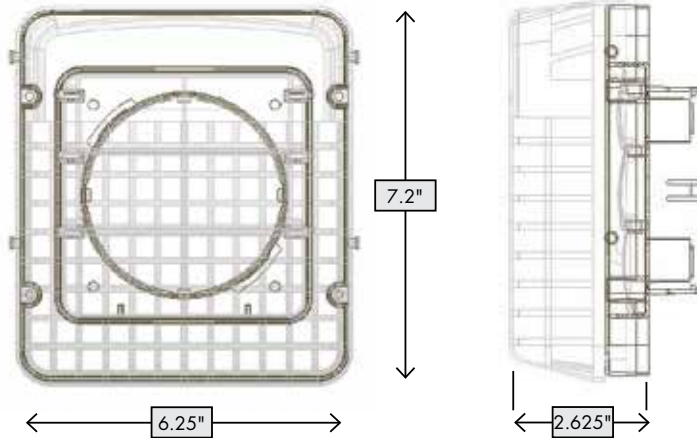

ProGard™ DRYER VENT KIT

- Includes 4" x 8' ProFlex™ 2158A UL listed transition duct, 2 plastic adjustable clamps and a 4" ProGard™ exhaust hood
- Cammed louvers on ProGard™ cap easily pivot to help prevent sticking
- Low profile pest guard can be easily removed for cleaning
- UV resistant plastic protects cap from harmful effects of the sun
- Molded caulk edge assists the installer in maintaining a clean caulking application and finished look
- Designed to snap on/off j-channels for ease of installation and replacement

Product Code	UPC Code 060672	Size	Packaging	Pack Qty.	Pack Wt. (lbs.)	Pack Cube (cu. ft.)
TD48PGKZW	602063	4" x 8' Duct	Retail Box / Cut Case	12	16	3.85
TD48PGKZW6	602063	4" x 8' Duct	Retail Box / Cut Case	6	8	1.92

Scan this QR code to view installation, feature and benefit videos