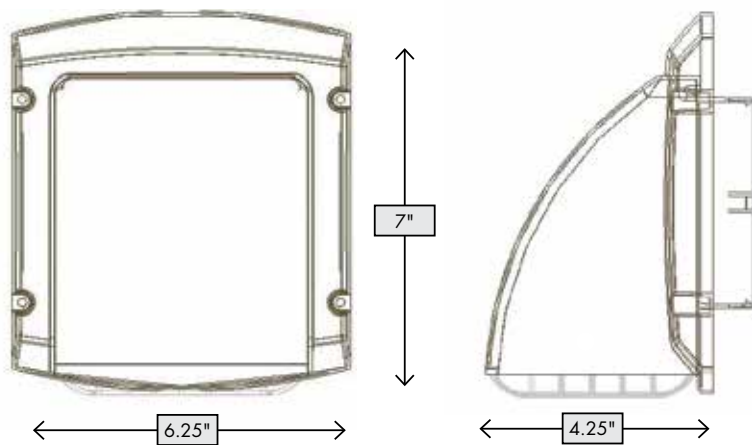

**Material:** Polypropylene with UV inhibitor

**Collar Sizes:** 4"

Scan this QR code to view installation, feature and benefit videos

- Cammed louvers easily pivot to help prevent sticking
- Snap on aluminum pipe to cap assembly eliminates the need for lint trapping staples
- Can be painted to match the home's exterior
- UV resistant plastic protects cap from harmful effects of the sun
- Molded caulk edge assists the installer in maintaining a clean caulking application and finished look
- Designed to snap on/off j-channels for ease of installation and replacement