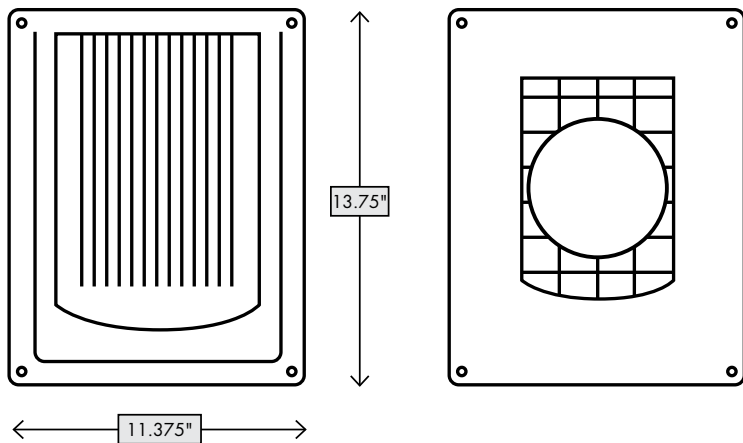

ROOF STYLE BATHROOM FAN VENT KIT

- Ideal for bathroom fan venting that requires a roof style installation
- Includes 4" x 8' vinyl duct, 2 plastic adjustable clamps, a 3" - 4" foam adapter and a 4" black roof exhaust cap
- Roof cap is made from high impact copolymer with a UV stabilizer to help prevent discoloration
- Roof cap has molded barrier ring to prevent leakage

Product Code	UPC Code 060672	Size	Packaging	Pack Qty.	Pack Wt. (lbs.)	Pack Cube (cu. ft.)
EXRT	240029	4" x 8' Vinyl Duct	Retail Box	2	5	1.03

Scan this QR code to view installation, feature and benefit videos