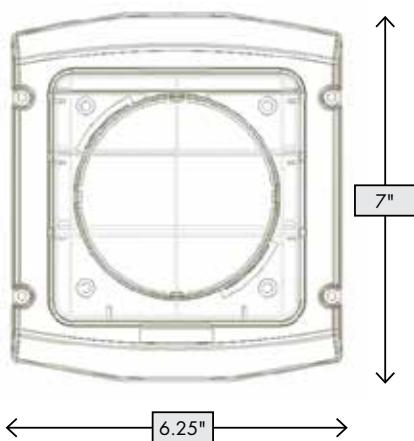

WALL STYLE BATHROOM FAN VENT KIT

- Ideal for bathroom fan venting applications that require a wall style installation
- Includes 4" x 5' vinyl duct, 2 plastic adjustable clamps, 3" - 4" foam adapter and a 4" ProVent™ exhaust hood
- Cammed louvers on ProVent™ cap easily pivot to help prevent sticking
- Includes 4" x 5' vinyl duct, 2 plastic adjustable clamps, 3" - 4" foam adapter and a 4" ProVent™ exhaust hood
- UV resistant plastic protects the cap from harmful effects of the sun

Product Code	UPC Code 060672	Size	Packaging	Pack Qty.	Pack Wt. (lbs)	Pack Cube (cu. ft.)
EXWTZW	240012	4" x 5' Vinyl Duct	Retail Box / Cut Case	6	7.32	1.56

Scan this QR code to view installation, feature and benefit videos