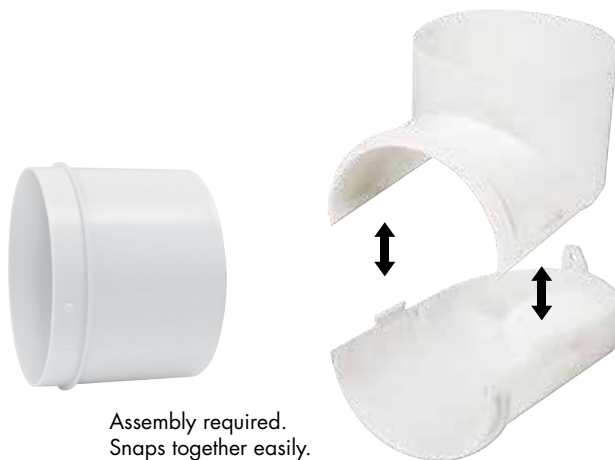

Assembly required.
Snaps together easily.