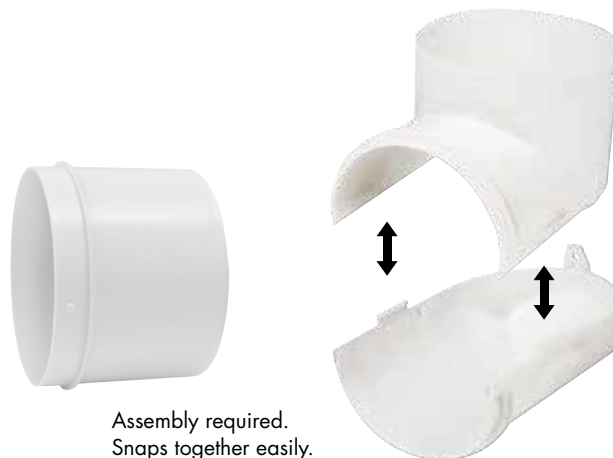

SEMI-RIGID DRYER TO DUCT CONNECTOR KIT

- Includes 4" x 8' semi-rigid aluminum duct, a plastic connector piece and an optional extension piece for dryers with recessed exhaust ports
- Helps prevent the duct from being crushed and improves airflow
- Connector piece is made of polypropylene containing fire retardant additive which meets UL94 VO standard for flame resistance
- Friction fit connection to dryer requires no clamps or duct tape for attachment
- Threads onto duct for easy assembly

Product Code	UPC Code 060672	Size	Packaging	Pack Qty.	Pack Wt. (lbs.)	Pack Cube (cu. ft.)
MF48D2DZW	131761	4" x 8' Duct	Retail Box / Cut Case	10	12	4.02

Material: Polypropylene

Scan this QR code to view installation, feature and benefit videos