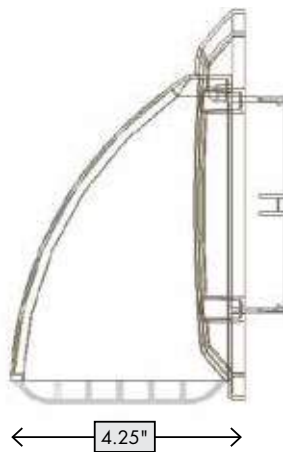

- Includes 4" x 8' ProFlex™ 2158A UL listed and marked transition duct, 2 plastic adjustable clamps and a 4" ProMax™ exhaust hood
- Removable pest screen on ProMax™ cap allows for easy cleaning of lint and debris
- Snug fit backdraft damper has been redesigned for superior noise reduction
- Snap on aluminum pipe to cap assembly eliminates the need for lint trapping staples
- Cap can be painted to match the home's exterior
- UV resistant plastic protects cap from harmful effects of the sun

Product Code	UPC Code 060672	Size	Packaging	Pack Qty.	Pack Wt. (lbs)	Pack Cube (cu. ft.)
TD48PMKZW	268160	4" x 8' Duct	Retail Box / Cut Case	12	17	3.85
TD48PMKZW6	268160	4" x 8' Duct	Retail Box / Cut Case	6	8.5	1.92

Scan this QR code to view installation, feature and benefit videos