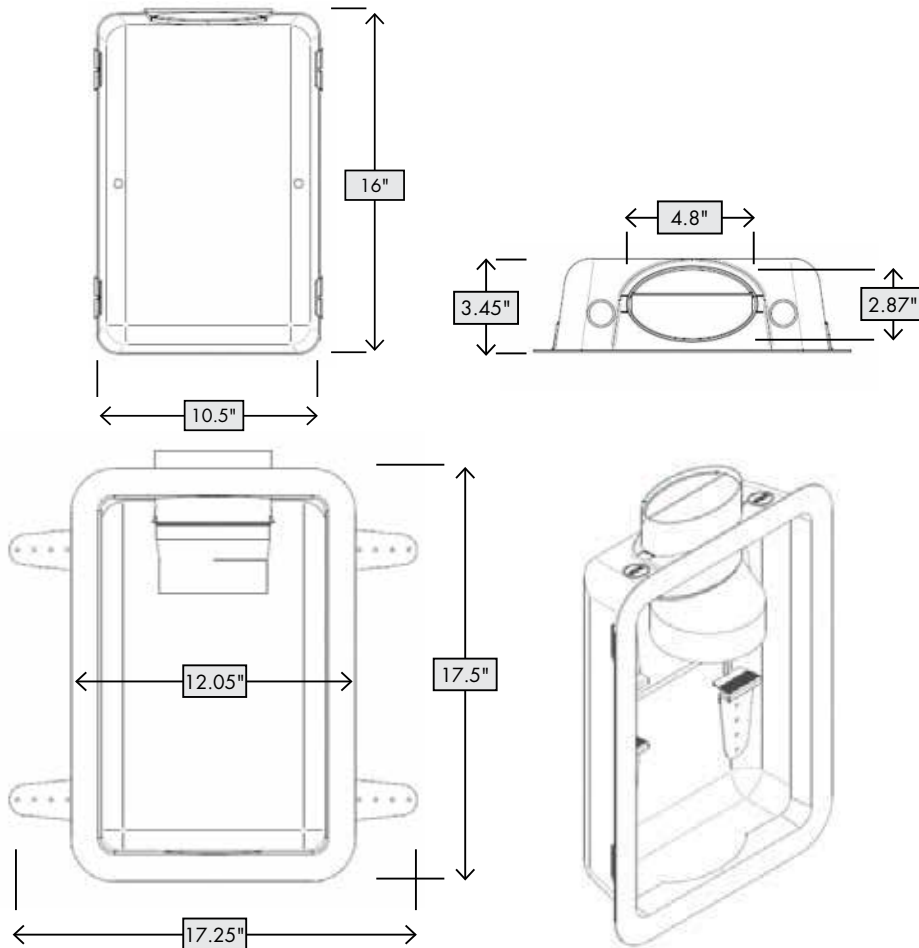

- Dryer can be pushed up against the wall of the laundry room, saving space
- Prevents duct from crushing
- Built in draft blocker reduces cold air back draft
- Oval to round duct adapter threads onto duct requiring no clamps for installation
- Suitable for gas and electric dryer applications

Product Code	UPC Code 060672	Size	Packaging	Pack Qty.	Pack Wt. (lbs)	Pack Cube (cu. ft.)
DRB4XZW	802005	4"	Bulk / Cut Case	2	4	1.04

Material: High Impact Polystyrene
Collar Sizes: Meets UL standard 94HB tests for flammability

Scan this QR code to view installation, feature and benefit videos