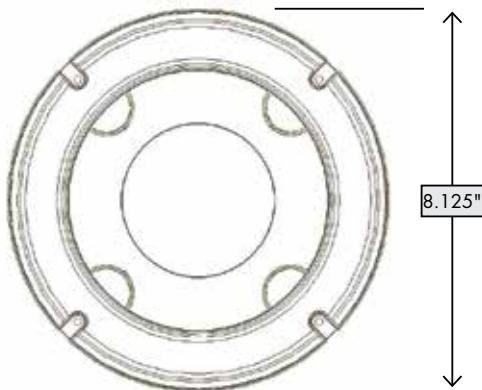

- Spring loaded damper system offers complete noise control with no flapping of louvers or dampers during inclement weather
- Snap on aluminum pipe to cap assembly eliminates the need for lint trapping staples
- Prevents pests from entering the vent
- Center shield can be removed for ease of cleaning
- UV resistant plastic protects cap from harmful effects of the sun
- Molded caulk edge assists the installer in maintaining a clean caulking application and finished look and replacement

Product Code	UPC Code 060672	Size	Packaging	Pack Qty.	Pack Wt. (lbs)	Pack Cube (cu. ft.)
BPSH4WZW	801015	4"	Retail Box / Cut Case - White	4	4	1.31
PSH4WXZ	801022	4"	Bulk - White	8	7	2.36

Material: Polypropylene with UV inhibitor
Collar Sizes: 4"

Scan this QR code to view installation, feature and benefit videos