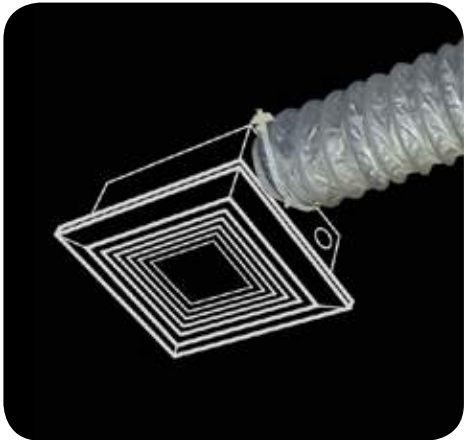

GREY VINYL DUCT

- Ideal for general purpose exhaust applications including bathroom fan venting and surface mounted humidifier units
- Made from 2 ply grey vinyl

NOTE:
Do not use for dryer venting applications

Product Code	UPC Code 060672	Size	Packaging	Pack Qty.	Pack Wt. (lbs)	Pack Cube (cu. ft.)
GFD425	400881	4" x 25'	Standard Carton	1	3	0.44
GFD525	400898	5" x 25'	Standard Carton	1	4	0.44
GFD625	400904	6" x 25'	Standard Carton	1	4	0.45
GFD825	400928	8" x 25'	Standard Carton	1	5	0.72

Scan this QR code to view
installation, feature and
benefit videos