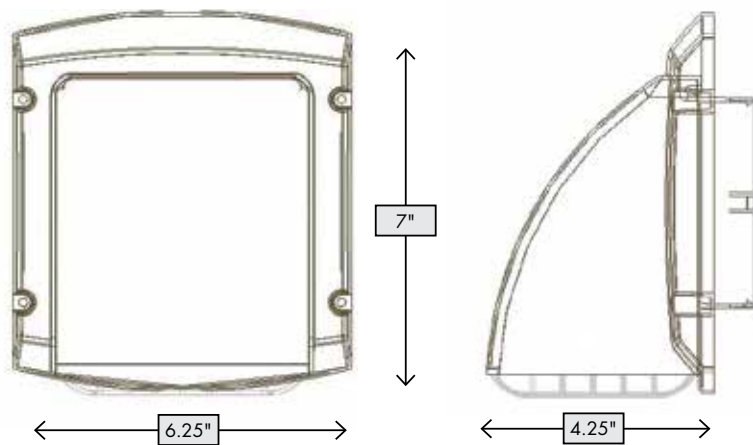

- Removable pest screen for easy cleaning of lint and debris
- Can be painted to match the home's exterior
- UV resistant plastic protects cap from harmful effects of the sun
- Molded caulk edge assists the installer in maintaining a clean caulking application and finished look

Product Code	UPC Code 060672	Size	Packaging	Pack Qty.	Pack Wt. (lbs.)	Pack Cube (cu. ft.)
PMC4BX	268078	4"	Bulk - Brown	24	17	2.79
PMC4WX	268061	4"	Bulk - White	24	17	2.79
PMC4WXZW	268054	4"	Retail Box / Cut Case - White	6	4	1.00

Material: Polypropylene with UV inhibitor
Collar Sizes: 4"

Scan this QR code to view installation, feature and benefit videos