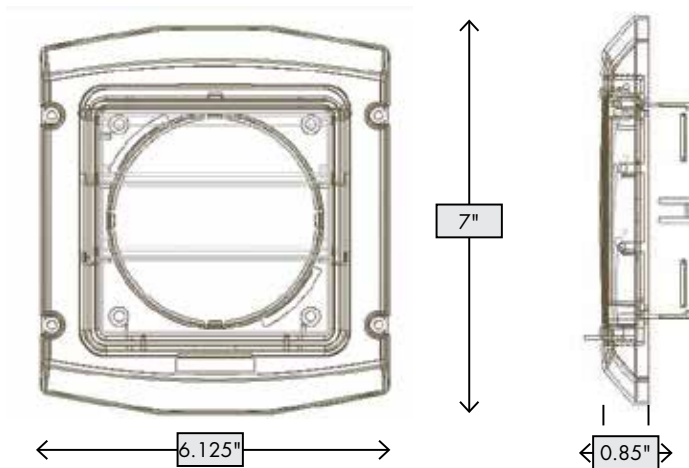

EzAccess™ EXHAUST HOOD

- Hinged louvered damper system locks in open position for easy removal of lint and debris
- Snap on aluminum pipe to cap assembly eliminates the need for lint trapping staples
- Can be painted to match the home's exterior
- UV resistant plastic protects cap from harmful effects of the sun
- Molded caulk edge assists the installer in maintaining a clean caulking application and finished look
- Designed to snap on/off j-channels for ease of installation and replacement

Product Code	UPC Code 060672	Size	Packaging	Pack Qty.	Pack Wt. (lbs)	Pack Cube (cu. ft.)
BHLH4WZW	272006	4"	Retail Box / Cut Case - White	6	5	1.56

Material: Polypropylene with UV inhibitor
Collar Sizes: 4"

Scan this QR code to view installation, feature and benefit videos