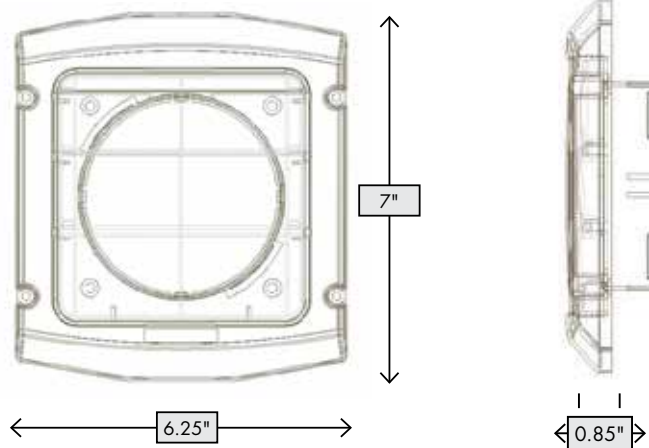

Product Code	UPC Code	Size	Packaging	Pack Qty.	Pack Wt. (lbs.)	Pack Cube (cu. ft.)
MLFVK48E	060672 131686	4" x 8' Duct	Retail Box	4	10	3.26

Scan this QR code to view installation, feature and benefit videos