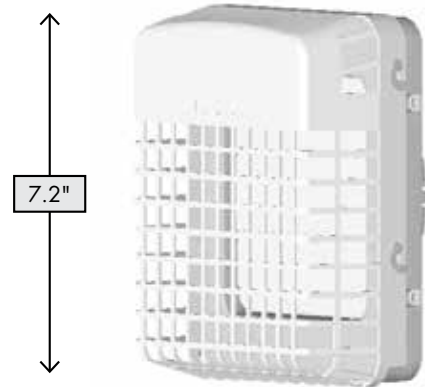

- Cammed louvers easily pivot to help prevent sticking
- Low profile pest guard can be easily removed for cleaning
- Can be painted to match the home's exterior
- UV resistant plastic protects cap from harmful effects of the sun
- Molded caulk edge assists the installer in maintaining a clean caulking application and finished look

Product Code	UPC Code 060672	Size	Packaging	Pack Qty.	Pack Wt. (lbs)	Pack Cube (cu. ft.)
PGC4BX	602094	4"	Bulk - Brown	40	21	3.07
PGC4WX	602032	4"	Bulk - White	40	21	3.07
PGC4WXZW	602117	4"	Bulk / Cut Case - White	4	2	0.50

Material: Polypropylene with UV inhibitor
Collar Sizes: 4"

Scan this QR code to view installation, feature and benefit videos