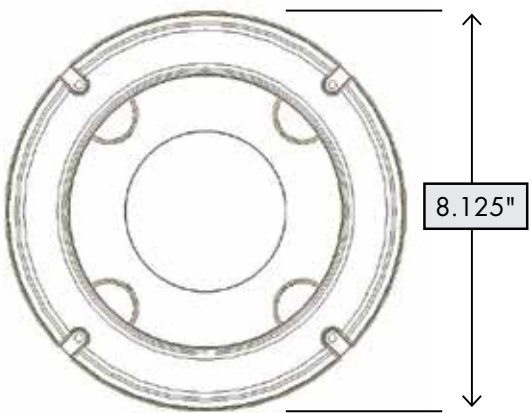

- Spring loaded damper system offers complete noise control with no flapping of louvers or dampers during inclement weather
- Prevents pests from entering the vent
- Center shield can be removed for ease of cleaning
- UV resistant plastic protects cap from harmful effects of the sun
- Molded caulk edge assists the installer in maintaining a clean caulking application and finished look and replacement

Product Code	UPC Code 060672	Size	Packaging	Pack Qty.	Pack Wt. (lbs)	Pack Cube (cu. ft.)
PSC4WX	801039	4"	Bulk - White	32	14	3.87

Material: Polypropylene with UV inhibitor
Collar Sizes: 4"

Scan this QR code to view installation, feature and benefit videos