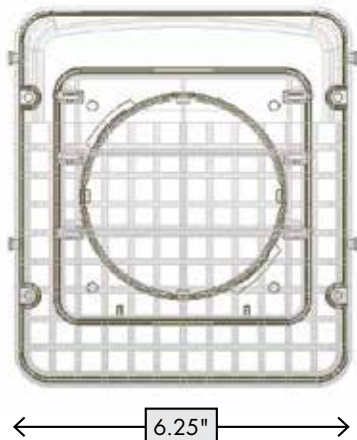

- Cammed louvers easily pivot to help prevent sticking
- Low profile pest guard can be easily removed for cleaning
- Snap on aluminum pipe to cap assembly eliminates the need for lint trapping staples
- Can be painted to match the home's exterior
- UV resistant plastic protects cap from harmful effects of the sun
- Molded caulk edge assists the installer in maintaining a clean caulking application and finished look

Product Code	UPC Code 060672	Size	Packaging	Pack Qty.	Pack Wt. (lbs)	Pack Cube (cu. ft.)
PGH4BXZ	602070	4"	Bulk - Brown	12	8	3.41
BPGH4BZW	602087	4"	Retail Box / Cut Case - Brown	12	10	3.18
BPGH4BZW6	602087	4"	Retail Box / Cut Case - Brown	6	6	1.56
PGH4WXZ	602056	4"	Bulk - White	12	8	3.41
BPGH4WZW	602049	4"	Retail Box / Cut Case - White	12	10	3.18
BPGH4WZW6	602049	4"	Retail Box / Cut Case - White	6	6	1.56

Material: Polypropylene with UV inhibitor
Collar Sizes: 4"

Scan this QR code to view installation, feature and benefit videos