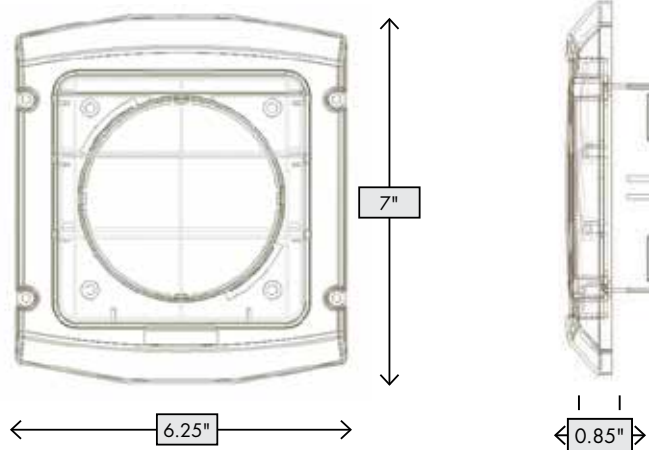

ProVent™ DRYER VENT KIT

- Includes 4" x 8' ProFlex™ 2158A UL listed and marked transition duct, 2 plastic adjustable clamps and a 4" ProVent™ exhaust hood
- Cammed louvers on ProVent™ cap easily pivot to help prevent sticking
- Snap on aluminum pipe to cap assembly eliminates the need for lint trapping staples
- Cap can be painted to match the home's exterior
- UV resistant plastic protects cap from harmful effects of the sun
- Molded caulk edge assists the installer in maintaining a clean caulking application and finished look

Product Code	UPC Code 060672	Size	Packaging	Pack Qty.	Pack Wt. (lbs.)	Pack Cube (cu. ft.)
TD48PVKZW	268184	4" x 8' Duct	Retail Box / Cut Case	12	15	3.85
TD48PVKZW6	268184	4" x 8' Duct	Retail Box / Cut Case	6	7.5	1.92

Scan this QR code to view installation, feature and benefit videos