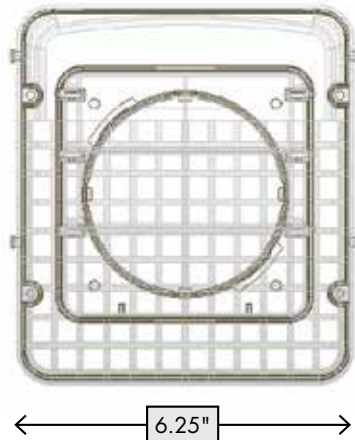

- Cammed louvers easily pivot to help prevent sticking
- Low profile pest guard can be easily removed for cleaning
- Can be painted to match the home's exterior
- UV resistant plastic protects cap from harmful effects of the sun
- Molded caulk edge assists the installer in maintaining a clean caulking application and finished look

Product Code	UPC Code 060672	Size	Packaging	Pack Qty.	Pack Wt. (lbs)	Pack Cube (cu. ft.)
PGC4BX	602094	4"	Bulk - Brown	40	21	3.07
PGC4WX	602032	4"	Bulk - White	40	21	3.07
PGC4WXZW	602117	4"	Bulk / Cut Case - White	4	2	0.50

Material: Polypropylene with UV inhibitor
Collar Sizes: 4"

Scan this QR code to view installation, feature and benefit videos