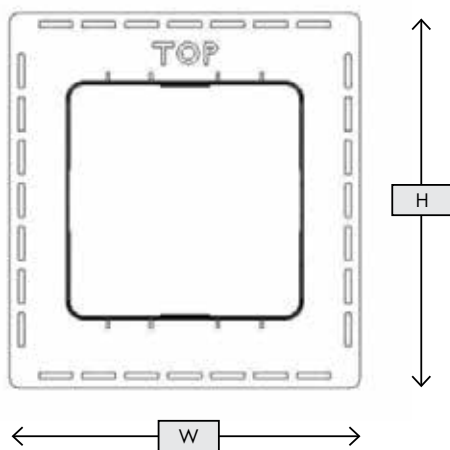

ProVent™ AIR INTAKE HOOD WITH J-CHANNEL

- Provides a secure, easy to install flush mount for vent caps
- Allows for quick and easy cap replacement in the future
- Fixed louver intake system allows fresh air to enter the home
- Molded screens help prevent pests from entering the duct
- Snap on aluminum pipe to cap assembly eliminates the need for lint trapping staples
- Molded caulk edge assists the installer in maintaining a clean caulking application and finished look
- Designed to snap on/off j-channels for ease of installation and replacement

Product Code	UPC Code 060672	Size	Packaging	Pack Qty.	Pack Wt. (lbs)	Pack Cube (cu. ft.)
JIH4BXZ	270880	4"	Bulk - Brown	12	9	2.97
JIH4WXZ	270873	4"	Bulk - White	12	9	2.97
JIH5BXZ	271061	5"	Bulk - Brown	8	8	4.23
JIH5WXZ	271054	5"	Bulk - White	8	8	4.23
JIH6BXZ	271085	6"	Bulk - Brown	8	8	4.23
JIH6WXZ	271078	6"	Bulk - White	8	8	4.23

Material: Polypropylene with UV inhibitor

Collar Sizes: 4", 5", 6"

Scan this QR code to view installation, feature and benefit videos

J-CHANNEL

Collar Size	Dimensions		
	H	W	D
3", 4"	8.5"	7.5"	1.25"
5", 6"	11"	10.25"	1.5"

Collar Size	Dimensions		
	H	W	D
3", 4"	7"	6.25"	0.85"
5", 6"	10"	9.375"	1.5"