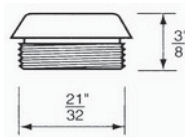

KISSLER PRICE PFISTER 21/32" REPLACEMENT FAUCET SEATS

Fits Price Pfister. 21/32" x 18 thread. 2 per card.

ITEM #	DESC	SP	UOM	PRICE
753033	555-0602 BIBB SEAT PRICE PFISTER	1@	CD A	3.76 C.AVX

Faucets, Valves and Repair Parts, Faucet Attachments, Faucet Aerators

DELTA CHROME STANDARD AERATOR

Genuine Delta repair part. For use in Classic kitchen and lavatory faucets 15/16-in 22 male thread. 2.2 GPM @ 60 PSI.