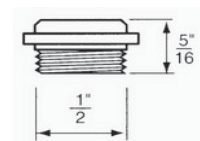

KISSLER SAYCO REPLACEMENT FAUCET SEAT

Fits Sayco. 1/2" x 20 thread. 2 per card.

ITEM #	DESC	SP	UOM	PRICE
753068	555-0203 BIBB SEAT SAYCO PK-2	1@	CD A	3.76 C.AVX