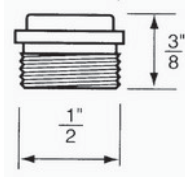

Faucets, Valves and Repair Parts, Faucet Repair and Replacement Parts, Replacement Faucet Seats

KISSLER STERLING 1/2" REPLACEMENT FAUCET SEATS

Fits Sterling. 1/2" x 24 thread. 2 per card.

ITEM #	DESC	SP	UOM	PRICE
753076	555-0253 BIBB SEAT STERLING PK-2	1@	CD A	3.76 C.AVX