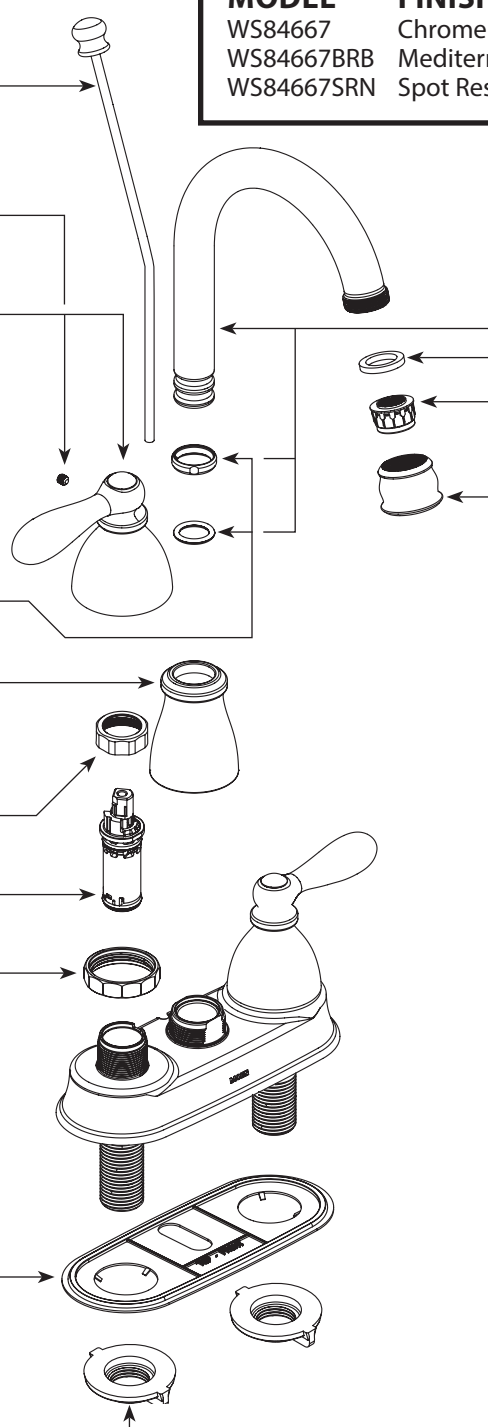

Buy it for looks. Buy it for life.®

Illustrated Parts

CALDWELL™ Two Handle Centerset Lavatory Faucet		
MODEL	FINISH	NOTES
WS84667	Chrome	Non-Metallic Waste
WS84667BRB	Mediterranean Bronze	Non-Metallic Waste
WS84667SRN	Spot Resist Brushed Nickel	Non-Metallic Waste

Order by Part Number

Lift Rod Kit

- **141316** Chrome
- **141316BRB** Mediterranean Bronze
- **141316SRN** Spot Resist Brushed Nickel

Set Screw (Requires 3/32" hex key)

159198

Handle Kit - Cold

- **141897** Chrome
- **141897BRB** Mediterranean Bronze
- **141897SRN** Spot Resist Brushed Nickel

Handle Kit - Hot

- **141896** Chrome
- **141896BRB** Mediterranean Bronze
- **141896SRN** Spot Resist Brushed Nickel

Spout Bearing & Seal Kit

103432

Spout Hub Kit

- **141898** Chrome
- **141898BRB** Mediterranean Bronze
- **141898SRN** Spot Resist Brushed Nickel

Cartridge Nut (Qty 2)

97535

Replacement Cartridge

1224

Escutcheon Nut (Qty 2)

12539

Deck Gasket

- **142446** Use for Chrome & Spot Resist Brushed Nickel
- **142446BL** Use for Mediterranean Bronze

Mounting Nuts (Qty 2)

145665

Spout Kit

- **142052** Chrome
- **142052BRB** Mediterranean Bronze
- **142052SRN** Spot Resist Brushed Nickel

Aerator Kit - 1.2gpm

- **181076** Chrome
- **181076BRB** Mediterranean Bronze
- **181076SRN** Spot Resist Brushed Nickel

WASTE ASSEMBLIES

Waste Plug

- **12314** Chrome

Waste Assembly (Obsolete)

- **139246** Chrome
- **139246CSL** Classic Stainless
  (Use for Spot Resist Brushed Nickel)

Non-Metallic Waste Assembly

- **151018BRB** Mediterranean Bronze

USE ON DECKS
< 1/4" (6mm)

Thin Deck
Spacer Kit (Qty 2)

146936

USE ON DECKS
> 1-3/16" (30mm)

Thick Deck
Extension
Kit (Qty 2)

100818