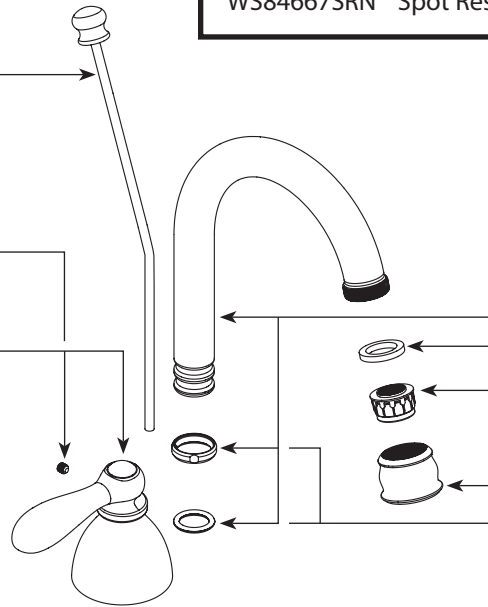

Buy it for looks. Buy it for life.®

Illustrated Parts

CALDWELL™ Two Handle Centerset Lavatory Faucet		
MODEL	FINISH	NOTES
WS84667	Chrome	Non-Metallic Waste
WS84667BRB	Mediterranean Bronze	Non-Metallic Waste
WS84667SRN	Spot Resist Brushed Nickel	Non-Metallic Waste

■ Order by Part Number

Lift Rod Kit

- 141316 Chrome
- 141316BRB Mediterranean Bronze
- 141316SRN Spot Resist Brushed Nickel

Set Screw (Requires 3/32" hex key)

159198

Handle Kit - Cold

- 141897 Chrome
- 141897BRB Mediterranean Bronze
- 141897SRN Spot Resist Brushed Nickel

Handle Kit - Hot

- 141896 Chrome
- 141896BRB Mediterranean Bronze
- 141896SRN Spot Resist Brushed Nickel

Spout Kit

- 142052 Chrome
- 142052BRB Mediterranean Bronze
- 142052SRN Spot Resist Brushed Nickel

Aerator Kit - 1.2gpm

- 181076 Chrome
- 181076BRB Mediterranean Bronze
- 181076SRN Spot Resist Brushed Nickel

Spout Bearing & Seal Kit

103432

Spout Hub Kit

- 141898 Chrome
- 141898BRB Mediterranean Bronze
- 141898SRN Spot Resist Brushed Nickel

Cartridge Nut (Qty 2)

97535

Replacement Cartridge

1224

Escutcheon Nut (Qty 2)

12539

Deck Gasket

- 142446 Use for Chrome & Spot Resist Brushed Nickel
- 142446BL Use for Mediterranean Bronze

Mounting Nuts (Qty 2)

145665

WASTE ASSEMBLIES

For Waste Service Order Full Assembly

Non-Metallic Waste Assembly

- 151018 Chrome
- 151018BRB Mediterranean Bronze
- 151018CSL Classic Stainless (Use for Spot Resist Brushed Nickel)

USE ON DECKS < 1/4" (6mm)

Thin Deck Spacer Kit (Qty 2)

146936

USE ON DECKS > 1-3/16" (30mm)

Thick Deck Extension Kit (Qty 2)

100818