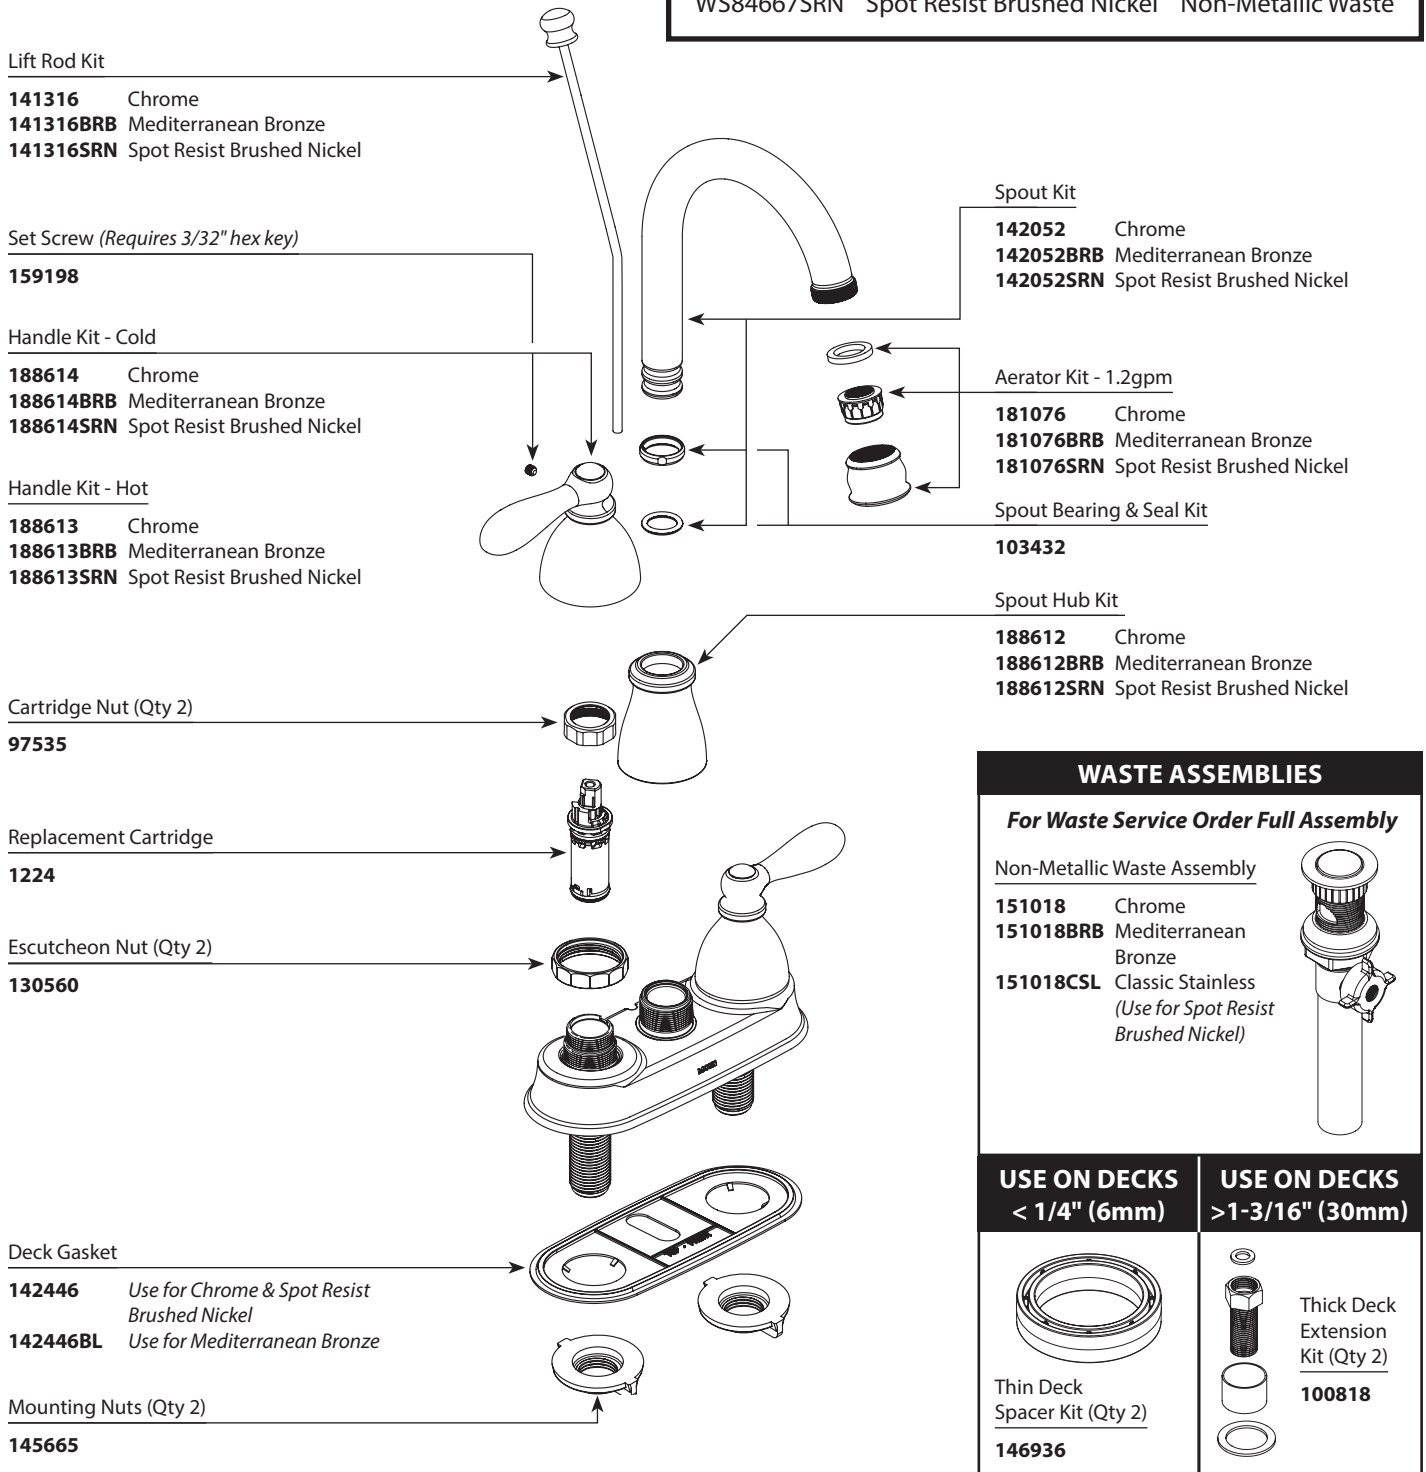

# Illustrated Parts

*There is more than 1 version of this model.  
Page down to identify the version you have.*

■ **Order by Part Number**

CALDWELL™		
Two Handle Centerset Lavatory Faucet		
MODEL	FINISH	NOTES
WS84667	Chrome	Non-Metallic Waste
WS84667BRB	Mediterranean Bronze	Non-Metallic Waste
WS84667SRN	Spot Resist Brushed Nickel	Non-Metallic Waste

- 181076 Chrome
- 181076BRB Mediterranean Bronze
- 181076SRN Spot Resist Brushed Nickel

Spout Bearing & Seal Kit

103432

Spout Hub Kit

- 141898 Chrome
- 141898BRB Mediterranean Bronze
- 141898SRN Spot Resist Brushed Nickel

Handle Kit - Hot

- 141896** Chrome
- 141896BRB** Mediterranean Bronze
- 141896SRN** Spot Resist Brushed Nickel

Spout Bearing & Seal Kit

**103432**

Spout Hub Kit

- 141898** Chrome
- 141898BRB** Mediterranean Bronze
- 141898SRN** Spot Resist Brushed Nickel