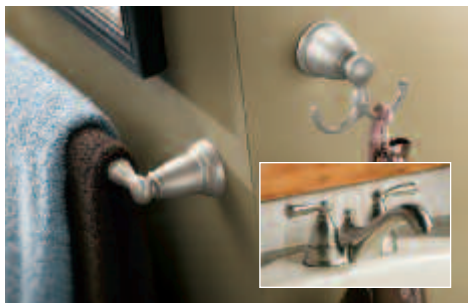

YB9586
Towel Ring

YB9507
Drawer Pull

FINISH AVAILABLE

[BN]
Brushed Nickel

Available in Wholesale packaging only.

Y2603
Double Robe Hook

Y2608
Pivoting Paper Holder

Y2618 / Y2624
18 in. / 24 in. Towel Bar
5/8 in. dia.