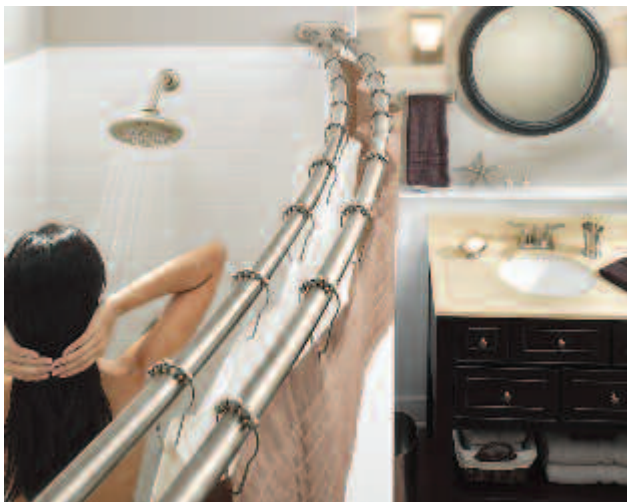

FINISHES AVAILABLE

(BN)
Brushed Nickel

(CH)
Chrome

(OWB)
Old World Bronze

6021 Replacement Hardware Kit
(Contains 6 wood screws and
6 tile anchors)

Double Curved Shower Rods

Adjustable Length with pivoting flanges– expands 57” – 60”