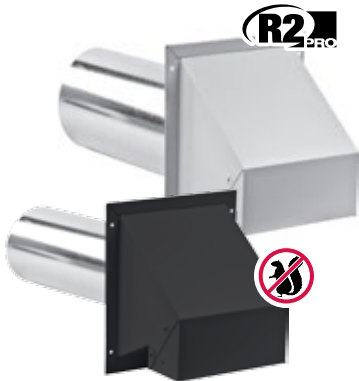

IMG SKU	DIMENSION/ DESCRIPTION	PACK QTY	CTN PKG	BAG PKG	SHRINK WRAP	BULK PACK	CUT CASE	UPC CODE
VT0516	3" R2 Exhaust/Intake Hood WHITE	10	•			•		063467854432
VT0517	4" R2 Exhaust/Intake Hood WHITE	10	•			•		063467854449
VT0502	5" R2 Exhaust/Intake Hood WHITE	6	•			•		063467853541
VT0502-A	5" R2 Exhaust/Intake Hood WHITE	4	•				•	063467853541
VT0503	6" R2 Exhaust/Intake Hood WHITE	6	•			•		063467853558
VT0503-A	6" R2 Exhaust/Intake Hood WHITE	4	•				•	063467853558
VT0728	8" R2 Exhaust/Intake Hood WHITE	1	•					058680163188
VT0744	5" R2 Exhaust/Intake Hood BROWN	4	•				•	063467885320
VT0611	6" R2 Exhaust/Intake Hood BROWN	4	•				•	063467876335
VT0745	5" R2 Exhaust/Intake Hood BLACK	4	•				•	063467885337
VT0730	6" R2 Exhaust/Intake Hood BLACK	4	•				•	063467884880