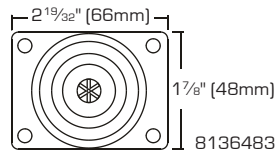

Heavy Duty Rubber Wheel Plate Swivel Casters

- For heavy objects.
- Zinc plate finish
- Rubber wheel

SKU	SIZE	LOAD CAPACITY	PACKAGING	S. PACK	F. PACK
8136432	2" (50mm)	125 Lbs	1 Pc/Bulk	24	48
0448480	2 1/2" (64mm)	130 Lbs	1 Pc/Bulk	20	40
2132496	3" (76mm)	210 Lbs	1 Pc/Bulk	16	32
6821680	4" (101mm)	255 Lbs	1 Pc/Bulk	8	16