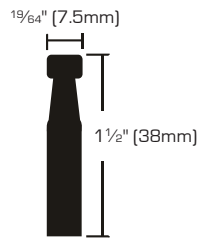

Medium Duty Plate Swivel Ball Bearing Casters - Black Wheel

- Use for light to medium weight furniture
- Antique copper finish
- Rubber wheel

SKU	SIZE	LOAD CAPACITY	PACKAGING	S. PACK	F. PACK
7112071	1 5/8" (40mm)	70 Lbs	2 Pcs/Carded	16	32
7112113	2" (50mm)	90 Lbs	2 Pcs/Carded	16	32

Medium Duty Stem Swivel Ball Bearing Casters - Black Wheel

- Use for light to medium weight furniture
- Bright brass finish
- Rubber wheel

SKU	SIZE	LOAD CAPACITY	PACKAGING	S. PACK	F. PACK
7112089	1 1/4" (32mm)	70 Lbs	2 Pcs/Carded	16	32
7112121	1 5/8" (40mm)	90 Lbs	2 Pcs/Carded	16	32

Medium Duty Stem Swivel Ball Bearing Casters - Black Wheel

- Use for light to medium weight furniture
- Antique copper finish
- Rubber wheel

SKU	SIZE	LOAD CAPACITY	PACKAGING	S. PACK	F. PACK
7112097	1 1/4" (32mm)	70 Lbs	2 Pcs/Carded	16	32
7112147	1 5/8" (40mm)	90 Lbs	2 Pcs/Carded	16	32