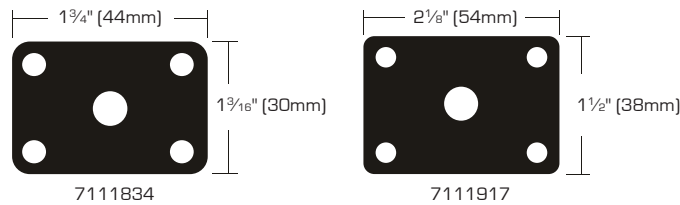

Light Duty Plate Swivel Ball Bearing Casters - Black Wheel

- Use for light to medium weight furniture
- Zinc plated finish
- Polypropylene resin wheel

SKU	SIZE	LOAD CAPACITY	PACKAGING	S. PACK	F. PACK
7111834	1 3/4" (32mm)	40 Lbs	4 Pcs/Carded	20	40
7111917	1 5/8" (40mm)	50 Lbs	4 Pcs/Carded	16	32