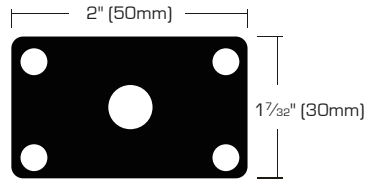

Medium Duty Plate Swivel Ball Bearing Casters - Black Wheel

- Use for light to medium weight furniture
- Antique copper finish
- Rubber wheel

SKU	SIZE	LOAD CAPACITY	PACKAGING	S. PACK	F. PACK
7112071	1 5/8" (40mm)	70 Lbs	2 Pcs/Carded	16	32
7112113	2" (50mm)	90 Lbs	2 Pcs/Carded	16	32