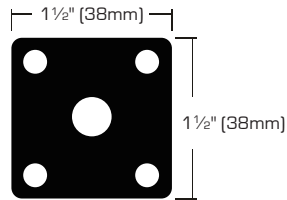

Swivel Bright Brass Twin Wheel Plate Caster - Black Wheel

- Use for light to medium weight furniture
- Bright brass finish
- Dual nylon wheel

SKU	SIZE	LOAD CAPACITY	PACKAGING	S. PACK	F. PACK
7112295	2" (50mm)	75 Lbs	2 Pcs/Carded	16	32