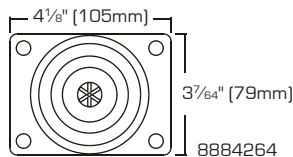

Heavy Duty Rubber Wheel Plate Swivel With Brake Casters

- For heavy objects.
- Zinc plate finish
- Rubber wheel

SKU	SIZE	LOAD CAPACITY	PACKAGING	S. PACK	F. PACK
6759260	2" (50mm)	125 Lbs	1 Pc/Bulk	20	40
9260688	2 1/2" (64mm)	130 Lbs	1 Pc/Bulk	16	32
8884264	3" (76mm)	210 Lbs	1 Pc/Bulk	12	24
6759278	4" (101mm)	255 Lbs	1 Pc/Bulk	8	16