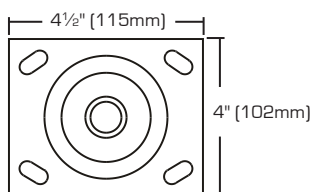

Heavy Duty Pu Wheel Plate Rigid Casters

- For heavy objects
- Zinc plate finish
- Pu wheel

SKU	SIZE	LOAD CAPACITY	PACKAGING	S. PACK	F. PACK
0854240	4" x 2"	350 Lbs	1 Pc/Bulk	4	8
3867595	5" x 2"	450 Lbs	1 Pc/Bulk	4	8
5761093	6" x 2"	500 Lbs	1 Pc/Bulk	4	8
7982119	8" x 2"	750 Lbs	1 Pc/Bulk	4	8