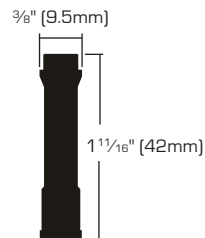

Wide Wheel Bed Rollers With Brake - White Wheel

- Use for light to medium weight furniture
- Bright brass finish
- Polypropylene resin wheel

SKU	SIZE	LOAD CAPACITY	PACKAGING	S. PACK	F. PACK
7112055	2 1/4" (32mm)	125 Lbs	2 Pcs/Carded	12	24