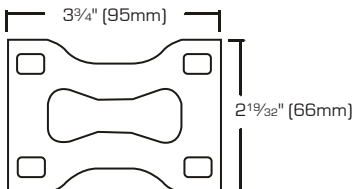

Fixed Plate Caster, Red Pu Wheel

- For heavy objects
- Zinc plate finish
- Red PU wheel

SKU	SIZE	LOAD CAPACITY	PACKAGING	S. PACK	F. PACK
8788838	3"	176 Lbs	1 Pc/Bulk	16	32
9178963	4"	220 Lbs	1 Pc/Bulk	8	16
9255092	5"	275 Lbs	1 Pc/Bulk	6	12