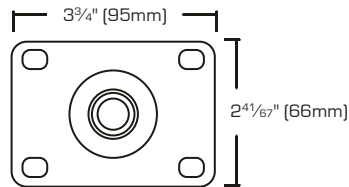

Swivel Caster With Plate And Top Brake, Red Pu Wheel

- For heavy objects
- Zinc plate finish
- Double ball bearing
- Red PU wheel

SKU	SIZE	LOAD CAPACITY	PACKAGING	S. PACK	F. PACK
9413220	3"	176 Lbs	1 Pc/Bulk	12	24
9419128	4"	220 Lbs	1 Pc/Bulk	8	16
9457649	5"	275 Lbs	1 Pc/Bulk	6	12