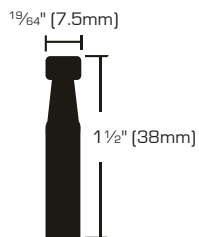

Swivel Twin Wheel Plate Casters - Black Wheel

- Use for light to medium weight furniture
- Black finish
- Dual nylon wheel

SKU	SIZE	LOAD CAPACITY	PACKAGING	S. PACK	F. PACK
7112196	1 5/8" (40mm)	40 Lbs	2 Pcs/Carded	16	32
7112212	2" (50mm)	75 Lbs	2 Pcs/Carded	16	32

Swivel Twin Wheel Stem Casters - Black Wheel

- Use for light to medium weight furniture
- Black finish
- Dual nylon wheel

SKU	SIZE	LOAD CAPACITY	PACKAGING	S. PACK	F. PACK
7112204	1 5/8" (40mm)	40 Lbs	2 Pcs/Carded	16	32
7112220	2" (50mm)	75 Lbs	2 Pcs/Carded	16	32