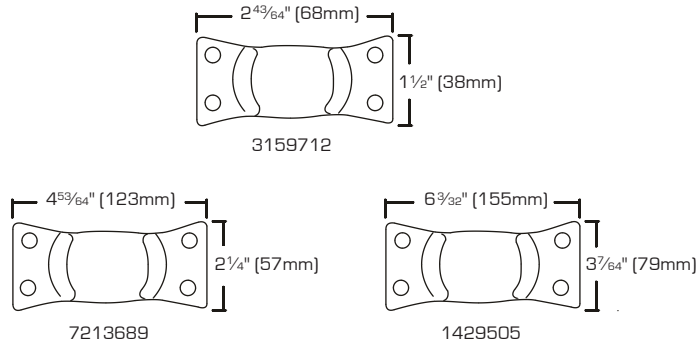

Heavy Duty Steel Wheel Plate Rigid Casters

- For heavy objects.
- Zinc plate finish
- Steel wheel

SKU	SIZE	LOAD CAPACITY	PACKAGING	S. PACK	F. PACK
3159712	2" (50mm)	120 Lbs	1 Pc/Carded	12	24
7213689	3" (76mm)	250 Lbs	1 Pc/Carded	4	8
1429505	4" (101mm)	500 Lbs	1 Pc/Carded	4	8