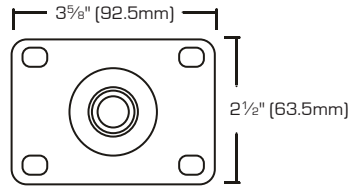

Swivel Caster With Plate , Red Pu Wheel

- For heavy objects
- Zinc plate finish
- Double ball bearing
- Red PU wheel

SKU	SIZE	LOAD CAPACITY	PACKAGING	S. PACK	F. PACK
9278524	3"	176 Lbs	1 Pc/Bulk	16	32
9287103	4"	220 Lbs	1 Pc/Bulk	8	16
9288499	5"	275 Lbs	1 Pc/Bulk	6	12