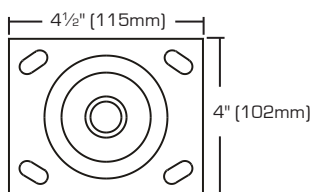

Heavy Duty Pu Wheel Plate Swive With Brake Casters

- For heavy objects
- Zinc plate finish
- Pu wheel

SKU	SIZE	LOAD CAPACITY	PACKAGING	S. PACK	F. PACK
4311379	4" x 2"	350 Lbs	1 Pc/Bulk	4	8
4710133	5" x 2"	450 Lbs	1 Pc/Bulk	4	8
3409083	6" x 2"	500 Lbs	1 Pc/Bulk	4	8
4220075	8" x 2"	750 Lbs	1 Pc/Bulk	4	8