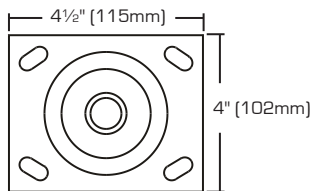

Heavy Duty Tpr Wheel Plate Swivel With Brake Casters

- For heavy objects
- Zinc plate finish
- Thermoplastic rubber wheel

SKU	SIZE	LOAD CAPACITY	PACKAGING	S. PACK	F. PACK
4297289	4" x 2"	350 Lbs	1 Pc/Bulk	4	8
3203403	5" x 2"	450 Lbs	1 Pc/Bulk	4	8
8863573	6" x 2"	500 Lbs	1 Pc/Bulk	4	8
1760644	8" x 2"	750 Lbs	1 Pc/Bulk	4	8