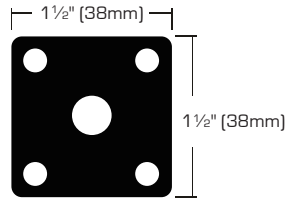

Swivel Chrome Twin Wheel Plate Caster - Black Wheel

- Use for light to medium weight furniture
- Chrome finish
- Dual nylon wheel

SKU	SIZE	LOAD CAPACITY	PACKAGING	S. PACK	F. PACK
7112287	2" (50mm)	75 Lbs	2 Pcs/Carded	16	32