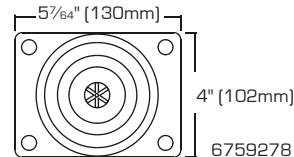

Heavy Duty Rubber Wheel Plate Swivel With Brake Casters

- For heavy objects.
- Zinc plate finish
- Rubber wheel

SKU	SIZE	LOAD CAPACITY	PACKAGING	S. PACK	F. PACK
6759260	2" (50mm)	125 Lbs	1 Pc/Bulk	20	40
9260688	2 1/2" (64mm)	130 Lbs	1 Pc/Bulk	16	32
8884264	3" (76mm)	210 Lbs	1 Pc/Bulk	12	24
6759278	4" (101mm)	255 Lbs	1 Pc/Bulk	8	16