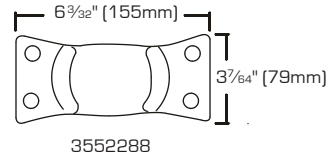

Heavy Duty Rubber Wheel Plate Rigid Casters

- For heavy objects.
- Zinc plate finish
- Rubber wheel

SKU	SIZE	LOAD CAPACITY	PACKAGING	S. PACK	F. PACK
0594416	2" (50mm)	125 Lbs	1 Pc/Bulk	24	48
6416770	2 1/2" (64mm)	130 Lbs	1 Pc/Bulk	20	40
6508188	3" (76mm)	210 Lbs	1 Pc/Bulk	16	32
3552288	4" (101mm)	255 Lbs	1 Pc/Bulk	8	16