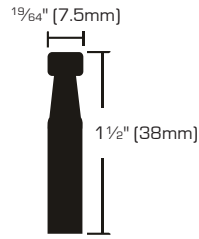

Bright Brass Stem Swivel Hooded Ball Casters - Black Wheel

- Use for light to medium weight furniture
- Bright brass finish
- Polypropylene resin wheel

SKU	SIZE	LOAD CAPACITY	PACKAGING	S. PACK	F. PACK
7112162	1 5/8" (40mm)	70 Lbs	2 Pcs/Carded	16	32
7112188	2" (50mm)	80 Lbs	2 Pcs/Carded	16	32