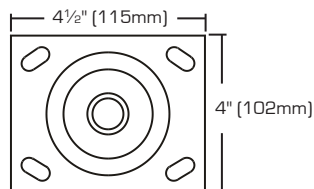

Heavy Duty Tpr Wheel Plate Rigid Casters

- For heavy objects.
- Zinc plate finish
- Thermoplastic rubber wheel

SKU	SIZE	LOAD CAPACITY	PACKAGING	S. PACK	F. PACK
7688658	4" x 2"	350 Lbs	1 Pc/Bulk	4	8
2376531	5" x 2"	450 Lbs	1 Pc/Bulk	4	8
1833458	6" x 2"	500 Lbs	1 Pc/Bulk	4	8
3080439	8" x 2"	750 Lbs	1 Pc/Bulk	4	8