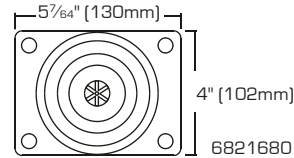

Heavy Duty Rubber Wheel Plate Swivel Casters

- For heavy objects.
- Zinc plate finish
- Rubber wheel

SKU	SIZE	LOAD CAPACITY	PACKAGING	S. PACK	F. PACK
8136432	2" (50mm)	125 Lbs	1 Pc/Bulk	24	48
0448480	2 1/2" (64mm)	130 Lbs	1 Pc/Bulk	20	40
2132496	3" (76mm)	210 Lbs	1 Pc/Bulk	16	32
6821680	4" (101mm)	255 Lbs	1 Pc/Bulk	8	16