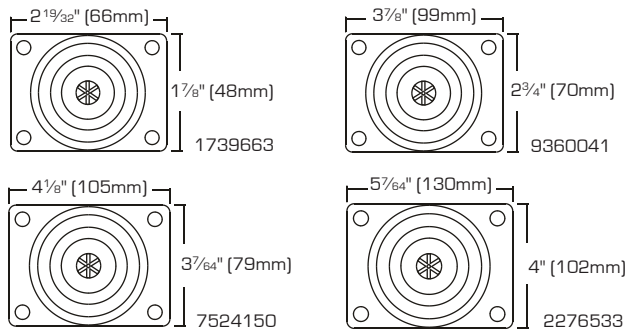

Heavy Duty Steel Wheel Plate Swivel Casters

- For heavy objects.
- Zinc plate finish
- Steel wheel

SKU	SIZE	LOAD CAPACITY	PACKAGING	S. PACK	F. PACK
1739663	2" (50mm)	120 Lbs	1 Pc/Bulk	12	24
9360041	2 1/2" (64mm)	125 Lbs	1 Pc/Bulk	10	20
7524150	3" (76mm)	250 Lbs	1 Pc/Bulk	4	8
2276533	4" (101mm)	500 Lbs	1 Pc/Bulk	4	8