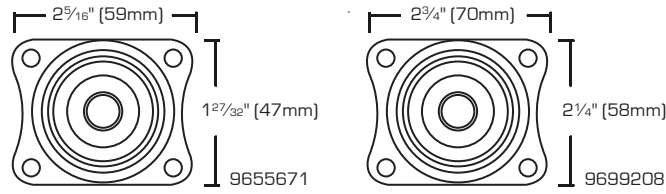

Swivel Plate Non-Marking Caster With Brake, Grey Tpr Wheel

- For heavy objects
- Zinc plate finish
- Double ball bearing
- Grey TPR wheel

SKU	SIZE	LOAD CAPACITY	PACKAGING	S. PACK	F. PACK
9655671	2"	105 Lbs	1 Pc/Bulk	12	72
9699208	3"	130 Lbs	1 Pc/Bulk	9	36