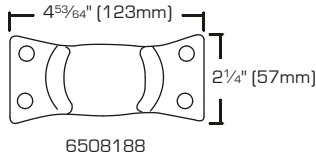

Heavy Duty Rubber Wheel Plate Rigid Casters

- For heavy objects.
- Zinc plate finish
- Rubber wheel

SKU	SIZE	LOAD CAPACITY	PACKAGING	S. PACK	F. PACK
0594416	2" (50mm)	125 Lbs	1 Pc/Bulk	24	48
6416770	2 1/2" (64mm)	130 Lbs	1 Pc/Bulk	20	40
6508188	3" (76mm)	210 Lbs	1 Pc/Bulk	16	32
3552288	4" (101mm)	255 Lbs	1 Pc/Bulk	8	16