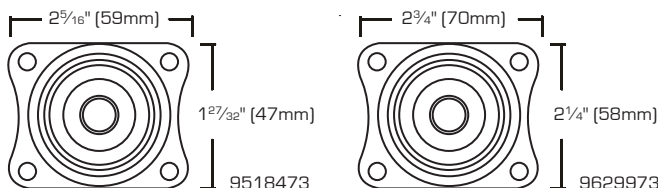

Fixed Plate Non-Marking Caster, Grey Tpr Wheel

- For heavy objects
- Zinc plate finish
- Double ball bearing
- Grey TPR wheel

SKU	SIZE	LOAD CAPACITY	PACKAGING	S. PACK	F. PACK
9518473	2"	105 Lbs	1 Pc/Bulk	12	72
9629973	3"	130 Lbs	1 Pc/Bulk	9	36