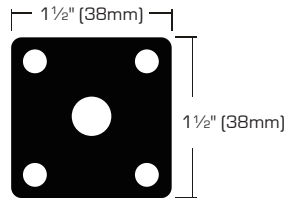

Bright Brass Stem Swivel Hooded Ball Casters - Black Wheel

- Use for light to medium weight furniture
- Bright brass finish
- Polypropylene resin wheel

SKU	SIZE	LOAD CAPACITY	PACKAGING	S. PACK	F. PACK
7112162	1 5/8" (40mm)	70 Lbs	2 Pcs/Carded	16	32
7112188	2" (50mm)	80 Lbs	2 Pcs/Carded	16	32

Swivel Twin Wheel Plate Casters - Black Wheel

- Use for light to medium weight furniture
- Black finish
- Dual nylon wheel

SKU	SIZE	LOAD CAPACITY	PACKAGING	S. PACK	F. PACK
7112196	1 5/8" (40mm)	40 Lbs	2 Pcs/Carded	16	32
7112212	2" (50mm)	75 Lbs	2 Pcs/Carded	16	32