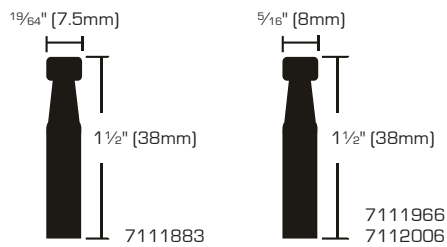

Light Duty Plate Swivel Ball Bearing Casters - White Wheel

- Use for light to medium weight furniture
- Bright brass finish
- Polypropylene resin wheel

SKU	SIZE	LOAD CAPACITY	PACKAGING	S. PACK	F. PACK
7111867	1 1/4" (32mm)	40 Lbs	4 Pcs/Carded	20	40
7111941	1 5/8" (40mm)	50 Lbs	4 Pcs/Carded	16	32

Light Duty Stem Swivel Bearing Casters - Black Wheel

- Use for light to medium weight furniture
- Zinc plated finish
- Polypropylene resin wheel

SKU	SIZE	LOAD CAPACITY	PACKAGING	S. PACK	F. PACK
7111875	1 1/4" (32mm)	40 Lbs	4 Pcs/Carded	20	40
7111958	1 5/8" (40mm)	50 Lbs	4 Pcs/Carded	16	32
7111900	2" (50mm)	60 Lbs	2 Pcs/Carded	16	32

Light Duty Stem Swivel Bearing Casters - Black Wheel

- Use for light to medium weight furniture
- Bright brass finish
- Polypropylene resin wheel

SKU	SIZE	LOAD CAPACITY	PACKAGING	S. PACK	F. PACK
7111883	1 1/4" (32mm)	40 Lbs	4 Pcs/Carded	20	40
7111966	1 5/8" (40mm)	50 Lbs	4 Pcs/Carded	16	32
7112006	2" (50mm)	60 Lbs	2 Pcs/Carded	16	32