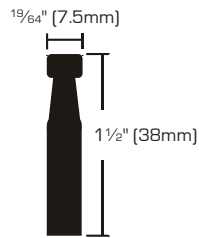

Medium Duty Plate Swivel Ball Bearing Casters - Black Wheel

- Use for light to medium weight furniture
- Bright brass finish
- Rubber wheel

SKU	SIZE	LOAD CAPACITY	PACKAGING	S. PACK	F. PACK
7112063	1 5/8" (40mm)	70 Lbs	2 Pcs/Carded	16	32
7112105	2" (50mm)	90 Lbs	2 Pcs/Carded	16	32

Medium Duty Plate Swivel Ball Bearing Casters - Black Wheel

- Use for light to medium weight furniture
- Antique copper finish
- Rubber wheel

SKU	SIZE	LOAD CAPACITY	PACKAGING	S. PACK	F. PACK
7112071	1 5/8" (40mm)	70 Lbs	2 Pcs/Carded	16	32
7112113	2" (50mm)	90 Lbs	2 Pcs/Carded	16	32

Medium Duty Stem Swivel Ball Bearing Casters - Black Wheel

- Use for light to medium weight furniture
- Bright brass finish
- Rubber wheel

SKU	SIZE	LOAD CAPACITY	PACKAGING	S. PACK	F. PACK
7112089	1 1/4" (32mm)	70 Lbs	2 Pcs/Carded	16	32
7112121	1 5/8" (40mm)	90 Lbs	2 Pcs/Carded	16	32