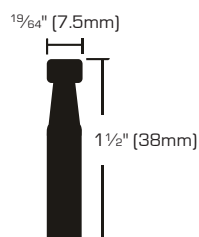

Swivel Bright Brass Twin Wheel Plate Caster - Black Wheel

- Use for light to medium weight furniture
- Bright brass finish
- Dual nylon wheel

SKU	SIZE	LOAD CAPACITY	PACKAGING	S. PACK	F. PACK
7112295	2" (50mm)	75 Lbs	2 Pcs/Carded	16	32

Swivel Chrome Twin Wheel Stem Caster - Black Wheel

- Use for light to medium weight furniture
- Chrome finish
- Dual nylon wheel

SKU	SIZE	LOAD CAPACITY	PACKAGING	S. PACK	F. PACK
7112303	2" (50mm)	75 Lbs	2 Pcs/Carded	16	32

Swivel Bright Brass Twin Wheel Stem Caster - Black Wheel

- Use for light to medium weight furniture
- Bright brass finish
- Dual nylon wheel

SKU	SIZE	LOAD CAPACITY	PACKAGING	S. PACK	F. PACK
7112337	2" (50mm)	75 Lbs	2 Pcs/Carded	16	32