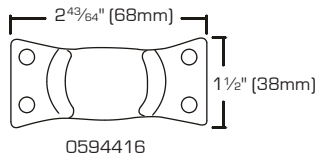

Heavy Duty Rubber Wheel Plate Rigid Casters

- For heavy objects.
- Zinc plate finish
- Rubber wheel

SKU	SIZE	LOAD CAPACITY	PACKAGING	S. PACK	F. PACK
0594416	2" (50mm)	125 Lbs	1 Pc/Bulk	24	48
6416770	2 1/2" (64mm)	130 Lbs	1 Pc/Bulk	20	40
6508188	3" (76mm)	210 Lbs	1 Pc/Bulk	16	32
3552288	4" (101mm)	255 Lbs	1 Pc/Bulk	8	16