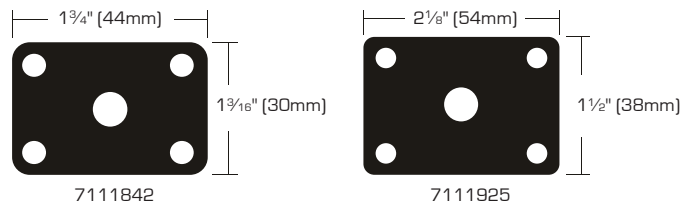

Light Duty Plate Swivel Ball Bearing Casters - Black Wheel

- Use for light to medium weight furniture
- Zinc plated finish
- Polypropylene resin wheel

SKU	SIZE	LOAD CAPACITY	PACKAGING	S. PACK	F. PACK
7111834	1 3/4" (32mm)	40 Lbs	4 Pcs/Carded	20	40
7111917	1 5/8" (40mm)	50 Lbs	4 Pcs/Carded	16	32

Light Duty Plate Swivel Ball Bearing Casters - Black Wheel

- Use for light to medium weight furniture
- Bright brass finish
- Polypropylene resin wheel

SKU	SIZE	LOAD CAPACITY	PACKAGING	S. PACK	F. PACK
7111842	1 3/4" (32mm)	40 Lbs	4 Pcs/Carded	20	40
7111925	1 5/8" (40mm)	50 Lbs	4 Pcs/Carded	16	32