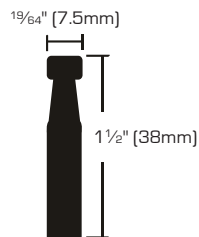

Swivel Chrome Twin Wheel Plate Caster - Black Wheel

- Use for light to medium weight furniture
- Chrome finish
- Dual nylon wheel

SKU	SIZE	LOAD CAPACITY	PACKAGING	S. PACK	F. PACK
7112287	2" (50mm)	75 Lbs	2 Pcs/Carded	16	32

Swivel Bright Brass Twin Wheel Plate Caster - Black Wheel

- Use for light to medium weight furniture
- Bright brass finish
- Dual nylon wheel

SKU	SIZE	LOAD CAPACITY	PACKAGING	S. PACK	F. PACK
7112295	2" (50mm)	75 Lbs	2 Pcs/Carded	16	32

Swivel Chrome Twin Wheel Stem Caster - Black Wheel

- Use for light to medium weight furniture
- Chrome finish
- Dual nylon wheel

SKU	SIZE	LOAD CAPACITY	PACKAGING	S. PACK	F. PACK
7112303	2" (50mm)	75 Lbs	2 Pcs/Carded	16	32