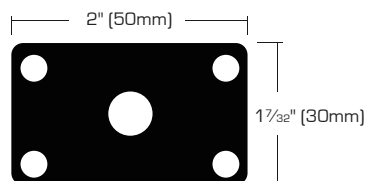

Bright Brass Plate Swivel Hooded Ball Casters - Black Wheel

- Use for light to medium weight furniture
- Bright brass finish
- Polypropylene resin wheel

SKU	SIZE	LOAD CAPACITY	PACKAGING	S. PACK	F. PACK
7112154	1 5/8" (40mm)	70 Lbs	2 Pcs/Carded	16	32
7112170	2" (50mm)	80 Lbs	2 Pcs/Carded	16	32