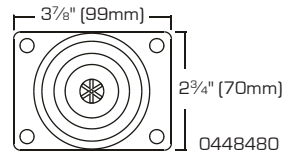

Heavy Duty Rubber Wheel Plate Swivel Casters

- For heavy objects.
- Zinc plate finish
- Rubber wheel

SKU	SIZE	LOAD CAPACITY	PACKAGING	S. PACK	F. PACK
8136432	2" (50mm)	125 Lbs	1 Pc/Bulk	24	48
0448480	2 1/2" (64mm)	130 Lbs	1 Pc/Bulk	20	40
2132496	3" (76mm)	210 Lbs	1 Pc/Bulk	16	32
6821680	4" (101mm)	255 Lbs	1 Pc/Bulk	8	16