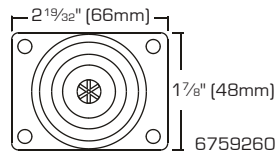

Heavy Duty Rubber Wheel Plate Swivel With Brake Casters

- For heavy objects.
- Zinc plate finish
- Rubber wheel

SKU	SIZE	LOAD CAPACITY	PACKAGING	S. PACK	F. PACK
6759260	2" (50mm)	125 Lbs	1 Pc/Bulk	20	40
9260688	2 1/2" (64mm)	130 Lbs	1 Pc/Bulk	16	32
8884264	3" (76mm)	210 Lbs	1 Pc/Bulk	12	24
6759278	4" (101mm)	255 Lbs	1 Pc/Bulk	8	16