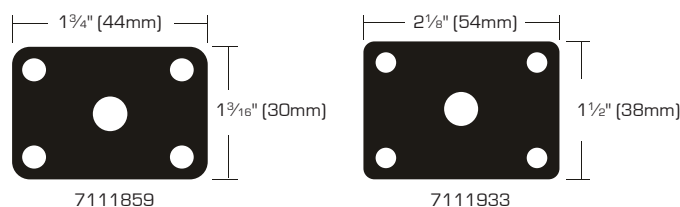

Light Duty Plate Swivel Ball Bearing Casters - Black Wheel

- Use for light to medium weight furniture
- Zinc plated finish
- Polypropylene resin wheel

SKU	SIZE	LOAD CAPACITY	PACKAGING	S. PACK	F. PACK
7111834	1 3/4" (32mm)	40 Lbs	4 Pcs/Carded	20	40
7111917	1 5/8" (40mm)	50 Lbs	4 Pcs/Carded	16	32

Light Duty Plate Swivel Ball Bearing Casters - Black Wheel

- Use for light to medium weight furniture
- Bright brass finish
- Polypropylene resin wheel

SKU	SIZE	LOAD CAPACITY	PACKAGING	S. PACK	F. PACK
7111842	1 3/4" (32mm)	40 Lbs	4 Pcs/Carded	20	40
7111925	1 5/8" (40mm)	50 Lbs	4 Pcs/Carded	16	32

Light Duty Plate Swivel Ball Bearing Casters - White Wheel

- Use for light to medium weight furniture
- Zinc plated finish
- Polypropylene resin wheel

SKU	SIZE	LOAD CAPACITY	PACKAGING	S. PACK	F. PACK
7111859	1 3/4" (32mm)	40 Lbs	4 Pcs/Carded	20	40
7111933	1 5/8" (40mm)	50 Lbs	4 Pcs/Carded	16	32