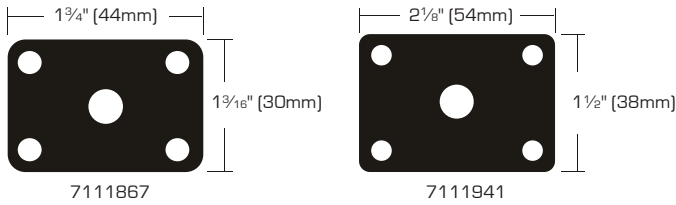

Light Duty Plate Swivel Ball Bearing Casters - Black Wheel

- Use for light to medium weight furniture
- Bright brass finish
- Polypropylene resin wheel

SKU	SIZE	LOAD CAPACITY	PACKAGING	S. PACK	F. PACK
7111842	1 3/4" (32mm)	40 Lbs	4 Pcs/Carded	20	40
7111925	1 5/8" (40mm)	50 Lbs	4 Pcs/Carded	16	32

Light Duty Plate Swivel Ball Bearing Casters - White Wheel

- Use for light to medium weight furniture
- Zinc plated finish
- Polypropylene resin wheel

SKU	SIZE	LOAD CAPACITY	PACKAGING	S. PACK	F. PACK
7111859	1 3/4" (32mm)	40 Lbs	4 Pcs/Carded	20	40
7111933	1 5/8" (40mm)	50 Lbs	4 Pcs/Carded	16	32

Light Duty Plate Swivel Ball Bearing Casters - White Wheel

- Use for light to medium weight furniture
- Bright brass finish
- Polypropylene resin wheel

SKU	SIZE	LOAD CAPACITY	PACKAGING	S. PACK	F. PACK
7111867	1 1/4" (32mm)	40 Lbs	4 Pcs/Carded	20	40
7111941	1 5/8" (40mm)	50 Lbs	4 Pcs/Carded	16	32