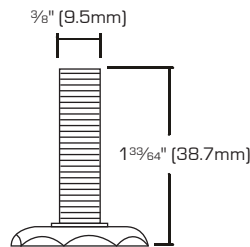

Fixed Plate Non-Marking Caster, Grey Tpr Wheel

- For heavy objects
- Zinc plate finish
- Double ball bearing
- Grey TPR wheel

SKU	SIZE	LOAD CAPACITY	PACKAGING	S. PACK	F. PACK
9518473	2"	105 Lbs	1 Pc/Bulk	12	72
9629973	3"	130 Lbs	1 Pc/Bulk	9	36

Swivel Plate Non-Marking Caster With Brake, Grey Tpr Wheel

- For heavy objects
- Zinc plate finish
- Double ball bearing
- Grey TPR wheel

SKU	SIZE	LOAD CAPACITY	PACKAGING	S. PACK	F. PACK
9655671	2"	105 Lbs	1 Pc/Bulk	12	72
9699208	3"	130 Lbs	1 Pc/Bulk	9	36

Threaded Stem Non-Marking Caster With Brake, Grey Tpr Wheel

- For heavy objects
- Zinc plate finish
- Double ball bearing
- Grey TPR wheel

SKU	SIZE	LOAD CAPACITY	PACKAGING	S. PACK	F. PACK
9875576	2"	105 Lbs	1 Pcs/Carded	12	72
1117209	3"	130 Lbs	1 Pcs/Carded	8	32