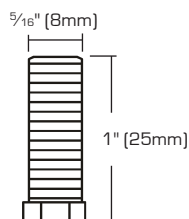

Swivel Threaded Twin Wheel Stem Caster - Black Wheel

- Use for light to medium weight furniture
- Black finish
- Dual nylon wheel

SKU	SIZE	LOAD CAPACITY	PACKAGING	S. PACK	F. PACK
7112238	2" (50mm)	75 Lbs	2 Pcs/Carded	16	32