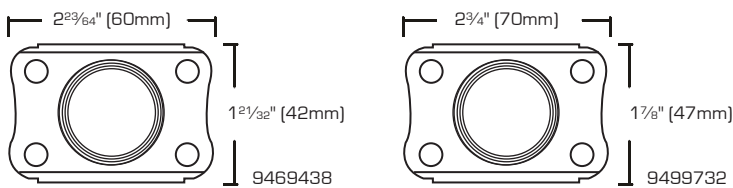

Fixed Plate Non-Marking Caster, Grey Tpr Wheel

- For heavy objects
- Zinc plate finish
- Grey TPR wheel

SKU	SIZE	LOAD CAPACITY	PACKAGING	S. PACK	F. PACK
9469438	2"	105 Lbs	1 Pc/Bulk	12	72
9499732	3"	130 Lbs	1 Pc/Bulk	10	40