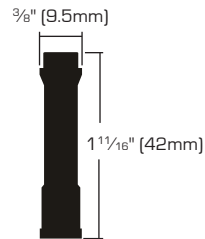

Wide Wheel Bed Rollers - White Wheel

- Use for light to medium weight furniture
- Bright brass finish
- Polypropylene resin wheel

SKU	SIZE	LOAD CAPACITY	PACKAGING	S. PACK	F. PACK
7112030	2 1/4" (32mm)	125 Lbs	2 Pcs/Carded	12	24