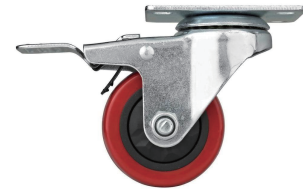

Swivel Caster With Plate And Top Brake, Red Pu Wheel

- For heavy objects
- Zinc plate finish
- Double ball bearing
- Red PU wheel

SKU	SIZE	LOAD CAPACITY	PACKAGING	S. PACK	F. PACK
9413220	3"	176 Lbs	1 Pc/Bulk	12	24
9419128	4"	220 Lbs	1 Pc/Bulk	8	16
9457649	5"	275 Lbs	1 Pc/Bulk	6	12