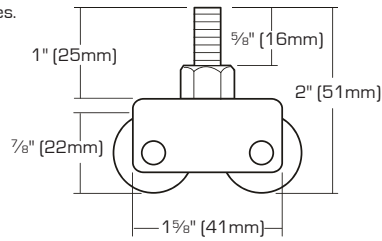

ProSource Casters

Appliance Caster - White Wheel

- For freezers, dryers, refrigerators and other heavy appliances.
- Zinc plated finish
- Plastic wheels

SKU	SIZE	LOAD CAPACITY	PACKAGING	S. PACK	F. PACK
7111826	7/8" (22mm)	120 Lbs	4 Pcs/Carded	12	24