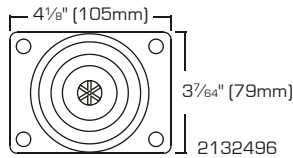

Heavy Duty Rubber Wheel Plate Swivel Casters

- For heavy objects.
- Zinc plate finish
- Rubber wheel

SKU	SIZE	LOAD CAPACITY	PACKAGING	S. PACK	F. PACK
8136432	2" (50mm)	125 Lbs	1 Pc/Bulk	24	48
0448480	2 1/2" (64mm)	130 Lbs	1 Pc/Bulk	20	40
2132496	3" (76mm)	210 Lbs	1 Pc/Bulk	16	32
6821680	4" (101mm)	255 Lbs	1 Pc/Bulk	8	16