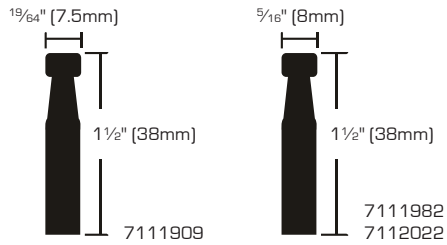

Light Duty Stem Swivel Bearing Casters - Black Wheel

- Use for light to medium weight furniture
- Bright brass finish
- Polypropylene resin wheel

SKU	SIZE	LOAD CAPACITY	PACKAGING	S. PACK	F. PACK
7111883	1 1/4" (32mm)	40 Lbs	4 Pcs/Carded	20	40
7111966	1 5/8" (40mm)	50 Lbs	4 Pcs/Carded	16	32
7112006	2" (50mm)	60 Lbs	2 Pcs/Carded	16	32

Light Duty Stem Swivel Bearing Casters - White Wheel

- Use for light to medium weight furniture
- Zinc plated finish
- Polypropylene resin wheel

SKU	SIZE	LOAD CAPACITY	PACKAGING	S. PACK	F. PACK
7111891	1 1/4" (32mm)	40 Lbs	4 Pcs/Carded	20	40
7111974	1 5/8" (40mm)	50 Lbs	4 Pcs/Carded	16	32
7112014	2" (50mm)	60 Lbs	2 Pcs/Carded	16	32

Light Duty Stem Swivel Bearing Casters - White Wheel

- Use for light to medium weight furniture
- Bright brass finish
- Polypropylene resin wheel

SKU	SIZE	LOAD CAPACITY	PACKAGING	S. PACK	F. PACK
7111909	1 1/4" (32mm)	40 Lbs	4 Pcs/Carded	20	40
7111982	1 5/8" (40mm)	50 Lbs	4 Pcs/Carded	16	32
7112022	2" (50mm)	60 Lbs	2 Pcs/Carded	16	32