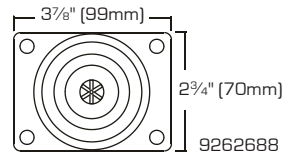

Heavy Duty Rubber Wheel Plate Swivel With Brake Casters

- For heavy objects.
- Zinc plate finish
- Rubber wheel

SKU	SIZE	LOAD CAPACITY	PACKAGING	S. PACK	F. PACK
6759260	2" (50mm)	125 Lbs	1 Pc/Bulk	20	40
9260688	2 1/2" (64mm)	130 Lbs	1 Pc/Bulk	16	32
8884264	3" (76mm)	210 Lbs	1 Pc/Bulk	12	24
6759278	4" (101mm)	255 Lbs	1 Pc/Bulk	8	16