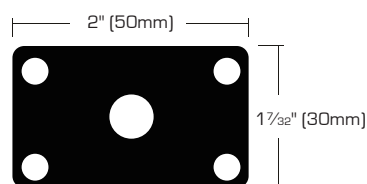

Medium Duty Plate Swivel Ball Bearing Casters - Black Wheel

- Use for light to medium weight furniture
- Bright brass finish
- Rubber wheel

SKU	SIZE	LOAD CAPACITY	PACKAGING	S. PACK	F. PACK
7112063	1 5/8" (40mm)	70 Lbs	2 Pcs/Carded	16	32
7112105	2" (50mm)	90 Lbs	2 Pcs/Carded	16	32