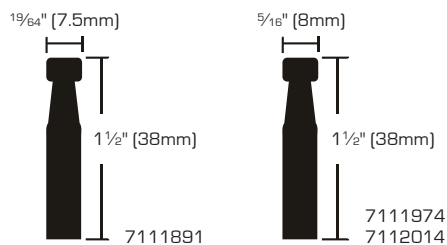

Light Duty Stem Swivel Bearing Casters - Black Wheel

- Use for light to medium weight furniture
- Zinc plated finish
- Polypropylene resin wheel

SKU	SIZE	LOAD CAPACITY	PACKAGING	S. PACK	F. PACK
7111875	1 1/4" (32mm)	40 Lbs	4 Pcs/Carded	20	40
7111958	1 5/8" (40mm)	50 Lbs	4 Pcs/Carded	16	32
7111900	2" (50mm)	60 Lbs	2 Pcs/Carded	16	32

Light Duty Stem Swivel Bearing Casters - Black Wheel

- Use for light to medium weight furniture
- Bright brass finish
- Polypropylene resin wheel

SKU	SIZE	LOAD CAPACITY	PACKAGING	S. PACK	F. PACK
7111883	1 1/4" (32mm)	40 Lbs	4 Pcs/Carded	20	40
7111966	1 5/8" (40mm)	50 Lbs	4 Pcs/Carded	16	32
7112006	2" (50mm)	60 Lbs	2 Pcs/Carded	16	32

Light Duty Stem Swivel Bearing Casters - White Wheel

- Use for light to medium weight furniture
- Zinc plated finish
- Polypropylene resin wheel

SKU	SIZE	LOAD CAPACITY	PACKAGING	S. PACK	F. PACK
7111891	1 1/4" (32mm)	40 Lbs	4 Pcs/Carded	20	40
7111974	1 5/8" (40mm)	50 Lbs	4 Pcs/Carded	16	32
7112014	2" (50mm)	60 Lbs	2 Pcs/Carded	16	32