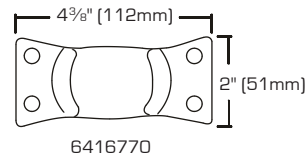

Heavy Duty Rubber Wheel Plate Rigid Casters

- For heavy objects.
- Zinc plate finish
- Rubber wheel

SKU	SIZE	LOAD CAPACITY	PACKAGING	S. PACK	F. PACK
0594416	2" (50mm)	125 Lbs	1 Pc/Bulk	24	48
6416770	2 1/2" (64mm)	130 Lbs	1 Pc/Bulk	20	40
6508188	3" (76mm)	210 Lbs	1 Pc/Bulk	16	32
3552288	4" (101mm)	255 Lbs	1 Pc/Bulk	8	16