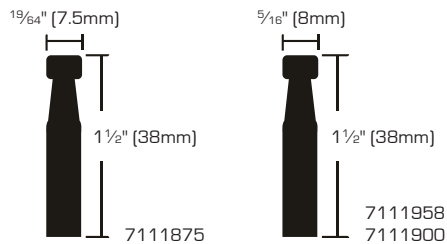

Light Duty Plate Swivel Ball Bearing Casters - White Wheel

- Use for light to medium weight furniture
- Zinc plated finish
- Polypropylene resin wheel

SKU	SIZE	LOAD CAPACITY	PACKAGING	S. PACK	F. PACK
7111859	1 3/4" (32mm)	40 Lbs	4 Pcs/Carded	20	40
7111933	1 5/8" (40mm)	50 Lbs	4 Pcs/Carded	16	32

Light Duty Plate Swivel Ball Bearing Casters - White Wheel

- Use for light to medium weight furniture
- Bright brass finish
- Polypropylene resin wheel

SKU	SIZE	LOAD CAPACITY	PACKAGING	S. PACK	F. PACK
7111867	1 1/4" (32mm)	40 Lbs	4 Pcs/Carded	20	40
7111941	1 5/8" (40mm)	50 Lbs	4 Pcs/Carded	16	32

Light Duty Stem Swivel Bearing Casters - Black Wheel

- Use for light to medium weight furniture
- Zinc plated finish
- Polypropylene resin wheel

SKU	SIZE	LOAD CAPACITY	PACKAGING	S. PACK	F. PACK
7111875	1 1/4" (32mm)	40 Lbs	4 Pcs/Carded	20	40
7111958	1 5/8" (40mm)	50 Lbs	4 Pcs/Carded	16	32
7111900	2" (50mm)	60 Lbs	2 Pcs/Carded	16	32