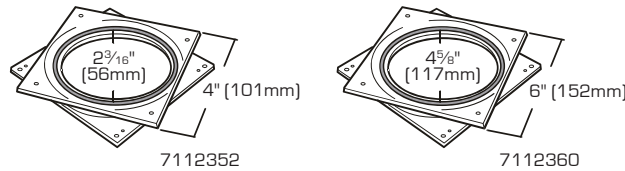

Lazy Susan Turntable

- Usefor table snd countertops or inside cabinets
- Zinc plate finish

SKU	SIZE	LOAD CAPACITY	PACKAGING	S. PACK	F. PACK
7112352	4"	300 Lbs	1 Pc/Bulk	6	24
7112360	6"	500 Lbs	1 Pc/Bulk	12	24