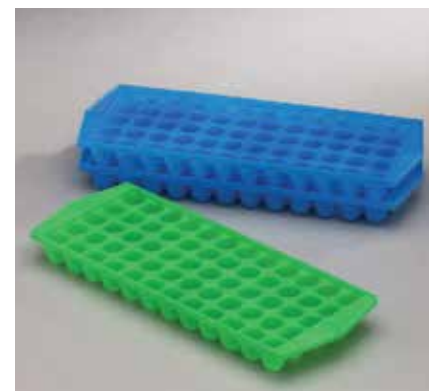

No. 00052 Sport Cubes - 2 pk

Assorted	-
Inner	-
Master	12 - 2 pks.

Available in Display #00452