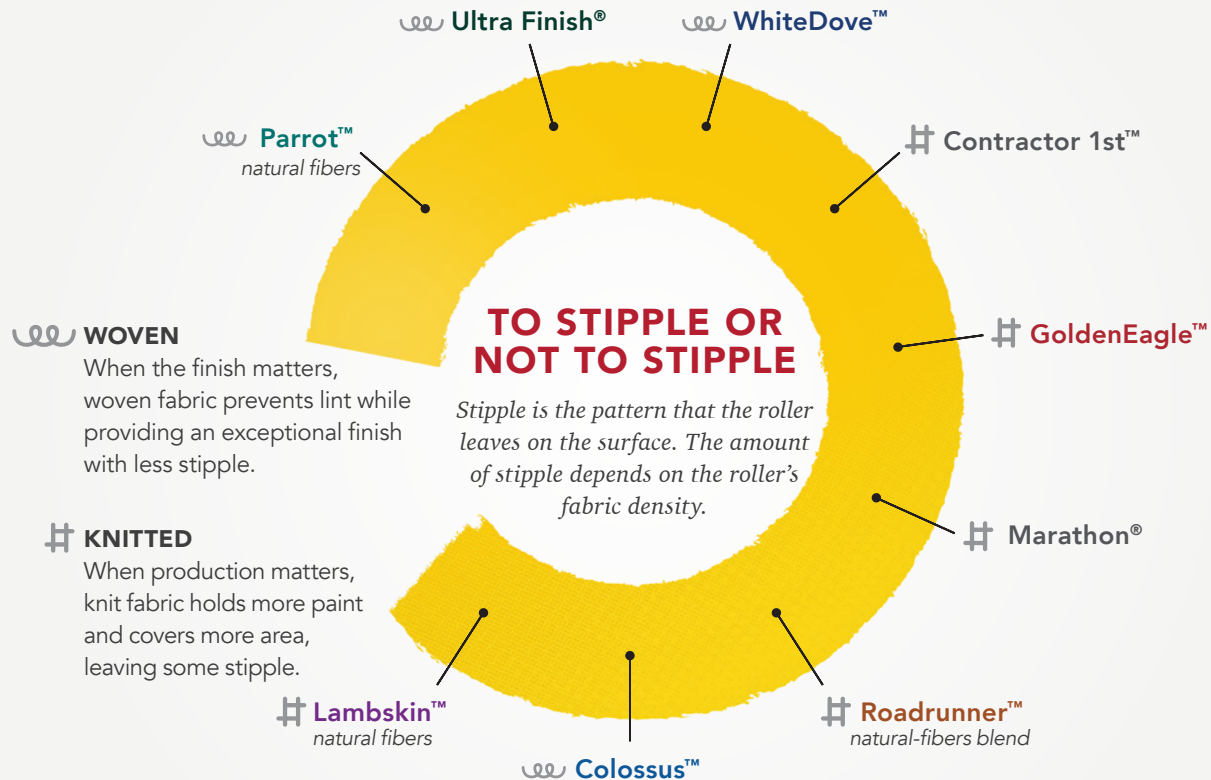

ROLLER COVERS

A full line to cover
EVERY JOB

Producing roller covers that result in less spatter, even release or a lint-free finish has been part of Purdy's dedication to innovation. Purdy® has developed exclusive, proprietary manufacturing processes to produce high-quality products for professionals who use them to earn their livelihood. After each roller cover is wound, they are double vacuumed to reduce potential fiber shedding and then hand inspected to ensure they meet Purdy's high-quality standards.

How to CHOOSE A ROLLER COVER

Keep on rolling. Purdy® roller covers feature durable polypropylene cores that are resistant to all paints, stains and solvents, extending their life. For increased durability, thermal bond technology winds roller cover fabric to the

core with a perfect spiral seam for smooth rolling. Ultra durable roller cover cores eliminate bending, allowing even contact with the wall. No matter the project, there is a Purdy roller cover for exceptional results.