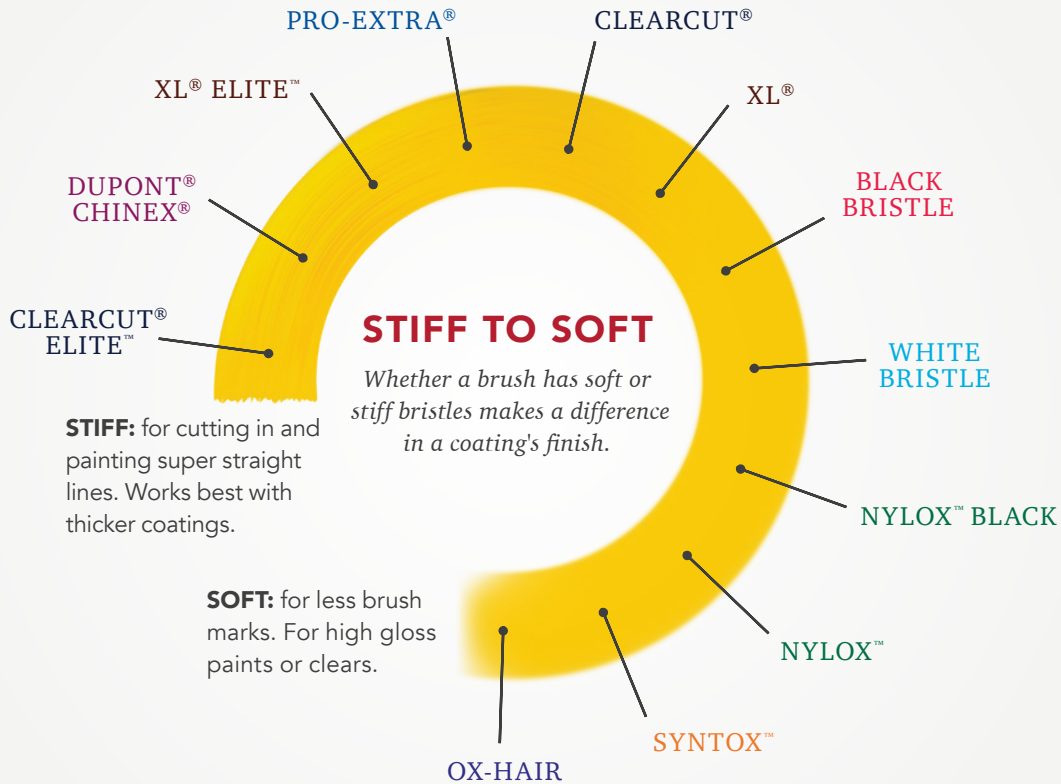

● for oil-based coatings only

Keep the **KEEPER**

**Keepers are more than just packaging,
they help brushes last longer.**

Purdy® engineers brush bristles to return to their most relaxed state after use. Keepers help by guiding the bristles to return to their original state, maintaining premium form and extending its life. All Keepers are covered in wax to prevent water penetration and are designed for increased air flow, eliminating the potential for mold development.

BRUSHES

Expertly crafted for
LASTING QUALITY

Purdy® brushes are handcrafted in the U.S.A. by expert brushmakers, many with decades of experience. Each brushmaker learns from their peers for two years to gain all the knowledge it takes to be an expert. This dedication to crafting the highest quality brushes is reflected with a personal sticker on each brush, featuring the signature of the brushmaker who crafted it.

How to CHOOSE A BRUSH

Not All Brushes Are Created Equal. All Purdy® brushes feature alderwood handles, resulting in a light, durable and maneuverable handle that absorbs sweat to keep hands dry. Brush filaments are tipped and flagged around the entire

brush, which increases control and lay off of finishes. With synthetic filaments and natural bristles sourced from the finest natural resources, Purdy® is dedicated to the highest standard of quality.