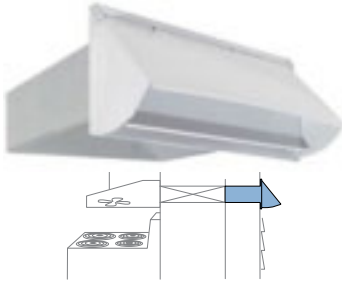

## ▶ Aluminum Vent Hood (Preferred)

- ▶ For general purpose venting
- ▶ All aluminum construction

SKU #	DESCRIPTION	STD. PKG.	CTN. QTY.	UPC
VT0135	3" Vent Hood Preferred ALUMINUM	Tray	12	063467320081
VT0136	4" Vent Hood Preferred ALUMINUM	Tray	12	063467320036