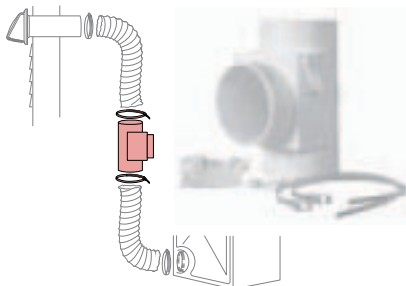

▶ Heat Saver

- Converts clothes dryer into an extra source of heat
- Directs exhaust air indoors during cold, dry winter months

SKU #	DESCRIPTION	STD. PKG.	CTN. QTY.	UPC
VT0107	4" Heat Saver with Filter	Box	12	063467620013