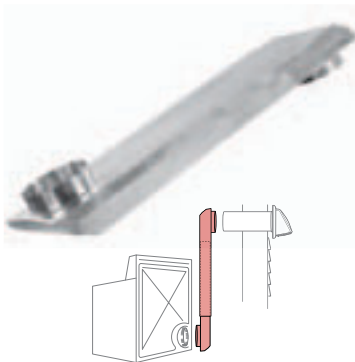

## Flexible Transition Duct (Aluminum Foil)

- ▶ UL Listed and Labeled Clothes Dryer Transition Duct
- ▶ Heat and Flame resistant
- ▶ Recommended for Gas and Electric Dryers

SKU #	DESCRIPTION	STD. PKG.	CTN. QTY.	UPC
FX0570	4" x 5' Flexible Foil Dryer Transition Duct	Tray	6	063467881155
FX0456	4" x 8' Flexible Foil Dryer Transition Duct	Box	10	063467121350
FX0569	4" x 8' Flexible Foil Dryer Transition Duct - USA Only	Box	16	063467881117
FX0568	4" x 8' Flexible Foil Dryer Transition Duct with 2 Clamps	Tray	12	063467877165

## Rigid Aluminum Pipe

- ▶ Least resistance to air-flow
- ▶ Easy to close snap-lock system
- ▶ Recommended by professional installers

SKU #	DESCRIPTION	STD. PKG.	CTN. QTY.	UPC
VT0031	4" x 12" Aluminum Pipe	Bulk	10	063467320074
VT0032-A	4" x 24" Aluminum Pipe / 45 ctn	Tray	45	063467320111
VT0032	4" x 24" Aluminum Pipe / 10 ctn	Bulk	10	063467320111
VT0034	4" x 30" Aluminum Pipe	Bulk	10	063467320050
VT0035	4" x 36" Aluminum Pipe	Bulk	10	063467320081