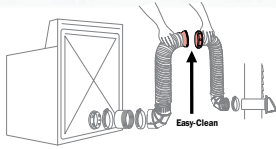

## ▶ Heat Saver

- ▶ Converts clothes dryer into an extra source of heat
- ▶ Directs exhaust air indoors during cold, dry winter months

SKU #	DESCRIPTION	STD. PKG.	CTN. QTY.	UPC
VT0107	4" Heat Saver with Filter	Box	12	063467620013

## ▶ Easy-Clean Access

- ▶ Connects 2 lengths of 4" diameter duct together
- ▶ Allows duct to be taken apart for "Easy Clean" lint clean-out access
- ▶ Can be used with flexible foil and semi-rigid duct