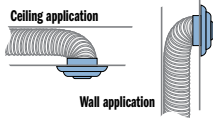

▶ Round Air Diffuser

- For exhaust or air intake wall and ceiling applications
- Adapts to 4" - 5" and 5" - 6" round duct
- Fully adjustable airflow

SKU #	DESCRIPTION	STD. PKG.	CTN. QTY.	UPC
VT0110	4" or 5" Round Air Diffuser WHITE	Tray	15	063467720010
VT0111	5" or 6" Round Air Diffuser WHITE	Tray	10	063467720027