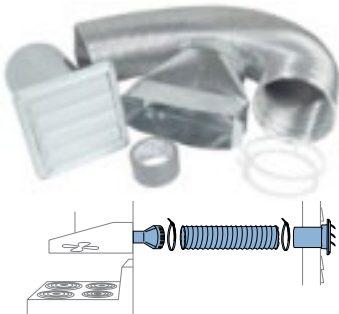

▶ Range Hood Vent Kit (Wall)

- Convenient installation kit for 6" Range Hood Ventilation
- Includes duct adapter
- For thru-the-wall installation

SKU #	DESCRIPTION	STD. PKG.	CTN. QTY.	UPC
VT0170	6" Range Hood Wall Vent Kit	Box	1	063467633020