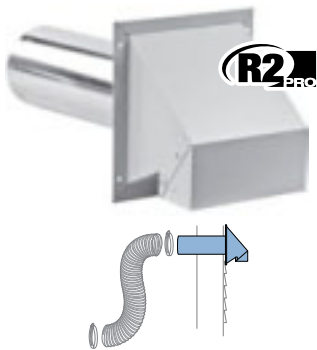

▶ Wall Exhaust Hood (Heavy Duty)

- Energy efficient air-tight construction
- Weighted damper prevents back-draft and heat loss
- Durable galvanized steel construction

SKU #	DESCRIPTION	STD. PKG.	CTN. QTY.	UPC
VT0501-B	4" R2 Wall Exhaust Hood WHITE	Tray	5	063467853534
VT0610	4" R2 Wall Exhaust Hood BROWN	Tray	5	063467876328