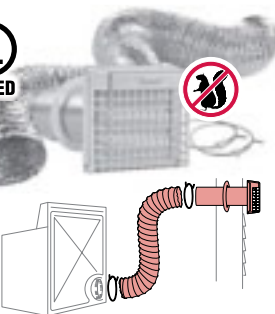

▶ Vent Kit (Louvered with Guard / Aluminum Foil) **KIT**

- Removable pest guard for easy cleaning
- Features UL Listed and Labeled Clothes Dryer Transition Duct

SKU #	DESCRIPTION	STD. PKG.	CTN. QTY.	UPC
VT0560	4" x 8' Vent Kit Louvered with Guard / Flexible Foil WHITE	Tray	6	063467858096
VT0618	4" x 8' Vent Kit Louvered with Guard / Flexible Foil BROWN	Tray	6	063467879756