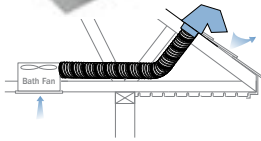

SKU #	DESCRIPTION	STD. PKG.	CTN. QTY.	UPC
VT0172	3-1/4" x 10" Roof Jack Exhaust GALVANIZED	Bulk	6	063467144205