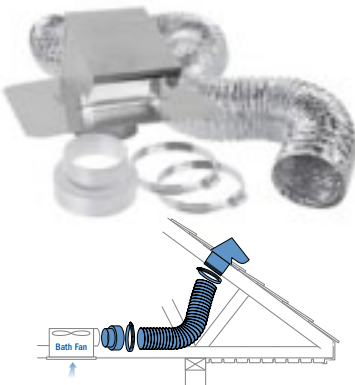

▶ Bath Fan Vent Kit (Roof)

- Convenient installation kit for 3" or 4" bathroom fans
- Includes 3" to 4" increaser to adapt 3" fan to 4" duct
- Features UL Listed 181 Class 1 Air Connector
- For thru-the-roof installation

SKU #	DESCRIPTION	STD. PKG.	CTN. QTY.	UPC
VT0643	3" or 4" x 8' Bath Fan Roof Vent Kit WHITE	Box	1	063467881346