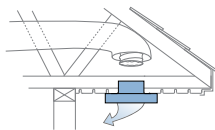

▶ Soffit Exhaust Vent (Rectangular)

- For kitchen and bathroom fan venting
- Frost free damper design

SKU #	DESCRIPTION	STD. PKG.	CTN. QTY.	UPC
VT0341	4" Soffit Exhaust Vent WHITE	Box	8	063467734604