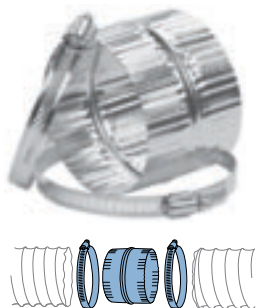

▶ Duct Connector Kit (Galvanized)

- Used to join two 4" lengths of duct together
- Kit includes two 4" metal worm gear duct clamps

SKU #	DESCRIPTION	STD. PKG.	CTN. QTY.	UPC
VT0540	4" Duct Connector Kit	Tray	9	063467857563