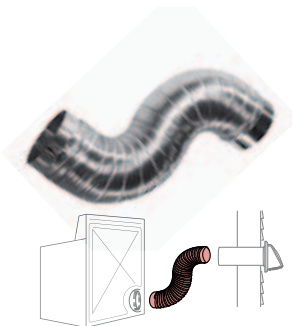

## Rigid Aluminum Pipe

- ▶ Least resistance to air-flow
- ▶ Easy to close snap-lock system
- ▶ Recommended by professional installers

SKU #	DESCRIPTION	STD. PKG.	CTN. QTY.	UPC
VT0031	4" x 12" Aluminum Pipe	Bulk	10	063467320074
VT0032-A	4" x 24" Aluminum Pipe / 45 ctn	Tray	45	063467320111
VT0032	4" x 24" Aluminum Pipe / 10 ctn	Bulk	10	063467320111
VT0034	4" x 30" Aluminum Pipe	Bulk	10	063467320050
VT0035	4" x 36" Aluminum Pipe	Bulk	10	063467320081

## Slim-fit Hook-up (All Aluminum)

- ▶ Solves tight space dryer venting problems
- ▶ Place dryer as close as 3" from wall
- ▶ Extends from 24" to 48" in length

SKU #	DESCRIPTION	STD. PKG.	CTN. QTY.	UPC
VT0545	4" Slim-fit Hook-up / Aluminum	Tray	5	063467857617