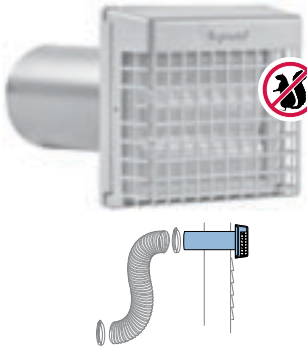

▶ Vent Hood (Louvered with Guard)

- Removable pest guard for easy cleaning
- UV resistant paintable plastic

SKU #	DESCRIPTION	STD. PKG.	CTN. QTY.	UPC
VT0541	4" Vent Hood Louvered with Guard WHITE	Tray	8	063467857570
VT0564	4" Vent Hood Louvered with Guard BROWN	Tray	5	063467858133