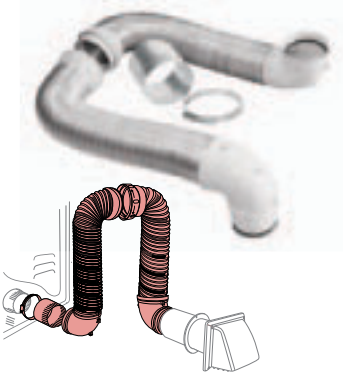

## ▶ Quick-Connect Hook-up™ Kit (Semi-rigid Aluminum)

- ▶ Quick-fit connector collars allow for easy attachment
- ▶ Features UL Listed and Labeled Clothes Dryer Transition Duct

SKU #	DESCRIPTION	STD. PKG.	CTN. QTY.	UPC
VT0616	4" x 6' Quick-Connect Hook-up Kit / Semi-rigid	Tray	9	063467879732

## ▶ Hook-up Kit (Aluminum Foil with Elbow)

- ▶ Includes space saving dryer connector elbow and extender
- ▶ Features UL Listed and Labeled Clothes Dryer Transition Duct

SKU #	DESCRIPTION	STD. PKG.	CTN. QTY.	UPC
VT0603	4" x 8' Hook-up Kit with Elbow / Flexible Foil	Tray	4	063467875963

## ▶ Hook-up Kit (Semi-rigid with Elbow)

- ▶ Includes space saving dryer connector elbow and extender
- ▶ Features UL Listed and Labeled Clothes Dryer Transition Duct

SKU #	DESCRIPTION	STD. PKG.	CTN. QTY.	UPC
VT0552	4" x 8' Hook-up Kit with Elbow / Semi-rigid	Tray	5	063467857785

## ▶ Easy-Clean Hook-up Kit (Semi-rigid with Elbows) **KIT**

- ▶ Includes two space saving dryer connector elbows and extender
- ▶ Features an Easy-Clean Access connector
- ▶ Allows duct to be taken apart for lint clean-out access