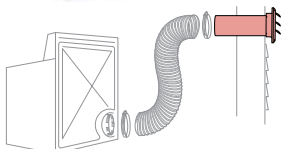

Vent Hood (Louvered)

- Low profile flush mount design
- UV resistant paintable plastic

SKU #	DESCRIPTION	STD. PKG.	CTN. QTY.	UPC
VT0595	4" Vent Hood Louvered WHITE	Tray	7	063467875888
VT0596	4" Vent Hood Louvered BROWN	Tray	7	063467875895