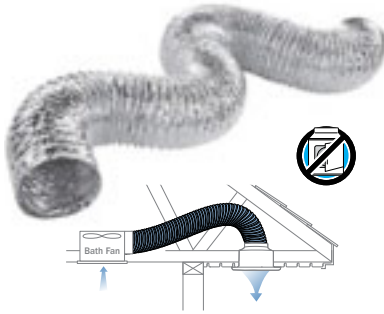

Flexible Air Duct

- For general purpose venting applications
- **Do not use for dryer venting**

SKU #	DESCRIPTION	STD. PKG.	CTN. QTY.	UPC
FX0452	4"x 25' Flexible Foil Duct	Bulk	1	063467122401
FX0501	4"x 50' Flexible Foil Duct	Bulk	1	063467730019