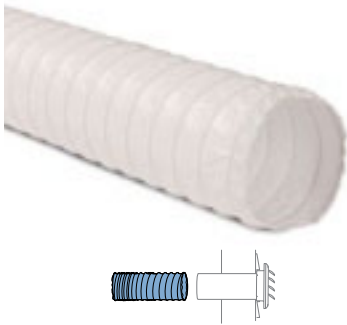

▶ Flexible White Vinyl Air Duct

- For general air distribution
- Should never be used in an application associated with heat
- **Do not use for Dryer venting**

SKU #	DESCRIPTION	STD. PKG.	CTN. QTY.	UPC
FX0205	3"x 10' Flexible White Vinyl Duct /Bag	Tray	10	063467610502
FX0197	3"x 50' Flexible White Vinyl Duct	Bulk	1	063467610410
FX0206	4"x 5' Flexible White Vinyl Duct /Bag	Tray	10	063467610229
FX0572	4" x 25' Flexible White Vinyl Duct	Tray	2	063467881360
FX0199	4"x 10' Flexible White Vinyl Duct /Bag	Tray	10	063467610519
FX0200	4"x 50' Flexible White Vinyl Duct	Bulk	1	063467610427