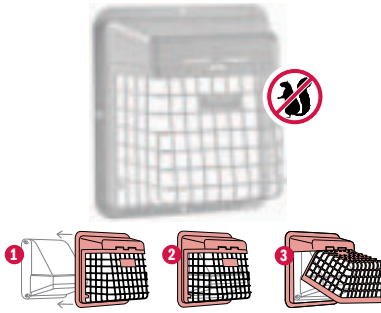

▶ Universal Pest Guard

- Keeps out birds and rodents
- Installs over any style 3" or 4" dryer or bathroom fan exhaust vent
- Hinged access guard for easy cleaning

SKU #	DESCRIPTION	STD. PKG.	CTN. QTY.	UPC
VT0543	4" Universal Pest Guard	Tray	8	063467857594