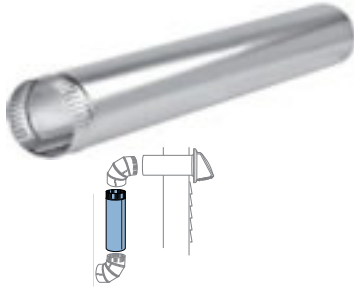

▶ Rigid Aluminum Pipe

- Least resistance to air-flow
- Easy to close snap-lock system
- For general purpose venting applications including bathroom fans and clothes dryers

SKU #	DESCRIPTION	STD. PKG.	CTN. QTY.	UPC
VT0028-A	3"x 24" Aluminum Pipe	Bulk	10	063467320104
VT0030	3"x 30" Aluminum Pipe	Bulk	10	063467320043
VT0031	4"x 12" Aluminum Pipe	Bulk	10	063467320074
VT0032-A	4"x 24" Aluminum Pipe	Tray	45	063467320111
VT0032	4"x 24" Aluminum Pipe	Bulk	10	063467320111
VT0034	4"x 30" Aluminum Pipe	Bulk	10	063467320050
VT0035	4"x 36" Aluminum Pipe	Bulk	10	063467320081