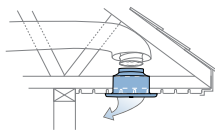

▶ Soffit Exhaust Vent (Round)

- For kitchen and bathroom fan venting
- Adapts to 4" or 6" exhaust duct
- Designed with butterfly damper for maximum airflow and energy conservation

SKU #	DESCRIPTION	STD. PKG.	CTN. QTY.	UPC
VT0542	4" or 6" Soffit Exhaust Vent WHITE	Tray	7	063467857587