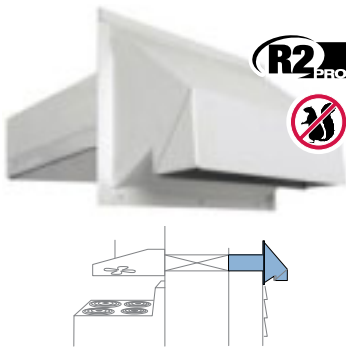

▶ Range Exhaust Hood (Heavy Duty)

- Thru-the-wall exhaust for kitchen range hoods
- Energy efficient air-tight construction
- Weighted damper prevents back-draft and heat loss
- Durable galvanized steel construction

SKU #	DESCRIPTION	STD. PKG.	CTN. QTY.	UPC
VT0515-A	3-1/4"x10" R2 Exhaust Hood with Screen WHITE	Tray	3	063467854425
VT0609	3-1/4"x10" R2 Exhaust Hood with Screen BROWN	Tray	3	063467876311