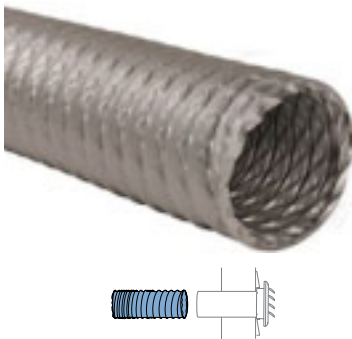

▶ Flexible Grey Vinyl Air Duct

- Thick Grey vinyl provides resistance and durability
- For use with ventilation, heating and air conditioning systems

SKU #	DESCRIPTION	STD. PKG.	CTN. QTY.	UPC
CS-0410	4"x 10' Flexible Grey Vinyl Duct	Tray	6	058680000131
CS-0510	5"x 10' Flexible Grey Vinyl Duct	Tray	6	058680002388
CS-0610	6"x 10' Flexible Grey Vinyl Duct	Tray	6	058680000544
CS-0810	8"x 10' Flexible Grey Vinyl Duct	Tray	6	058680000582
CS-0425	4"x 25' Flexible Grey Vinyl Duct	Bulk	1	058680002166
CS-0525	5"x 25' Flexible Grey Vinyl Duct	Bulk	1	058680000520
CS-0625	6"x 25' Flexible Grey Vinyl Duct	Bulk	1	058680000551
CS-0825	8"x 25' Flexible Grey Vinyl Duct	Bulk	1	058680088252
CS-0450	4"x 50' Flexible Grey Vinyl Duct	Bulk	1	058680000513
CS-0550	5"x 50' Flexible Grey Vinyl Duct	Bulk	1	058680085503
CS-0650	6"x 50' Flexible Grey Vinyl Duct	Bulk	1	058680086500