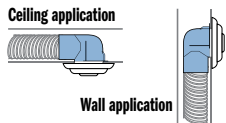

▶ Stack Head Elbow 90°

- Designed to fit 4" air diffusers
- Fits neatly into 2"x 2" walls for quick rough-in
- Can be installed in walls and ceilings

SKU #	DESCRIPTION	STD. PKG.	CTN. QTY.	UPC
VT0108-B	4" x 90° Stack Head Elbow PLASTIC	Tray	12	063467720034
VT0108	4" x 90° Stack Head Elbow PLASTIC GREY	Bulk	24	063467720034