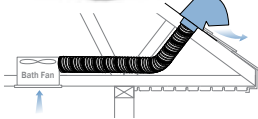

SKU #	DESCRIPTION	STD. PKG.	CTN. QTY.	UPC
VT0640	4" R2 Roof Cap with Damper & Screen BLACK	Tray	3	063467880981