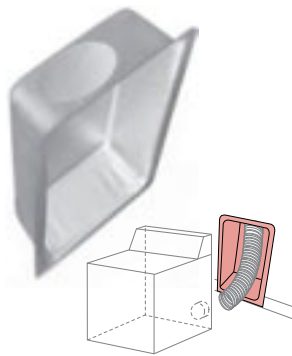

▶ Dryer Vent Box (Space Saver)

- Installs between studs in wall
- Eliminates crushed duct behind the dryer
- Allows dryer to be placed flush against the wall

SKU #	DESCRIPTION	STD. PKG.	CTN. QTY.	UPC
VTL0027	4" Dryer Vent Box Space Saver - USA Only	Tray	6	063467856450

Air Intake

▶ Air Intake Cap