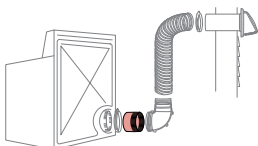

SKU #	DESCRIPTION	STD. PKG.	CTN. QTY.	UPC
VT0608	4" Aluminum Dryer Exhaust Extender	Tray	9	063467876069
VT0097	4" Aluminum Dryer Exhaust Extender /2 Clamps /Bag	Tray	10	063467640011