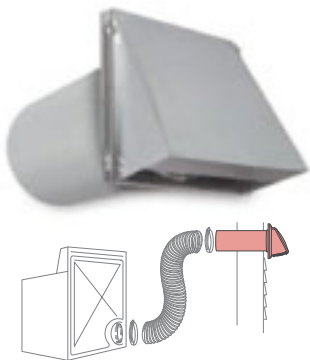

▶ Aluminum Vent Hood (Preferred)

- For dryer and general purpose venting
- All aluminum construction

SKU #	DESCRIPTION	STD. PKG.	CTN. QTY.	UPC
VT0136	4" Vent Hood Preferred ALUMINUM	Tray	12	063467653028