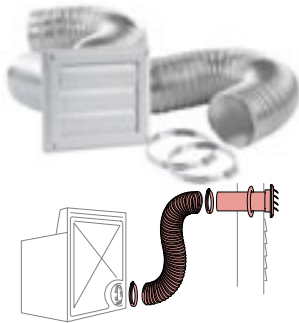

▶ Vent Kit (Louvered with Semi-rigid) **KIT**

- Fire resistant Class 0 Semi-rigid duct
- Convenient dryer venting replacement kit

SKU #	DESCRIPTION	STD. PKG.	CTN. QTY.	UPC
VT0156	4" x 8' Vent Kit Louvered / Semi-rigid WHITE	Box	1	063467630043