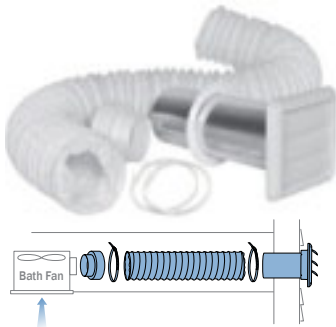

## ▶ Range Hood Vent Kit (Wall)

- ▶ Convenient installation kit for 6" Range Hood Ventilation
- ▶ Includes duct adapter
- ▶ For thru-the-wall installation

SKU #	DESCRIPTION	STD. PKG.	CTN. QTY.	UPC
VT0170	6" Range Hood Wall Vent Kit	Box	1	063467633020