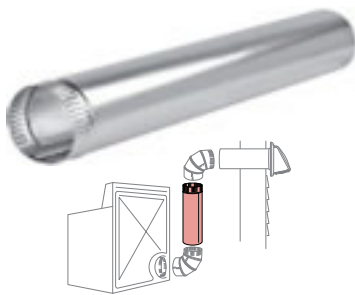

Rigid Aluminum Pipe

- Least resistance to air-flow
- Easy to close snap-lock system
- Recommended by professional installers

SKU #	DESCRIPTION	STD. PKG.	CTN. QTY.	UPC
VT0031	4" x 12" Aluminum Pipe	Bulk	10	063467320074
VT0032-A	4" x 24" Aluminum Pipe / 45 ctn	Tray	45	063467320111
VT0032	4" x 24" Aluminum Pipe / 10 ctn	Bulk	10	063467320111
VT0034	4" x 30" Aluminum Pipe	Bulk	10	063467320050
VT0035	4" x 36" Aluminum Pipe	Bulk	10	063467320081