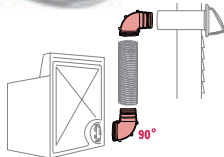

## ▶ Easy-Clean Access

- ▶ Connects 2 lengths of 4" diameter duct together
- ▶ Allows duct to be taken apart for "Easy Clean" lint clean-out access
- ▶ Can be used with flexible foil and semi-rigid duct

## ▶ Quick Connector Elbow 90°

- ▶ Reduces clearance between dryer and wall to 4"
- ▶ Can be used to connect flexible and semi-rigid duct to dryer exhaust port or vent hood
- ▶ No clamps required

SKU #	DESCRIPTION	STD. PKG.	CTN. QTY.	UPC
VT0544	4" x 90° Quick Connector Elbow	Tray	9	063467857600