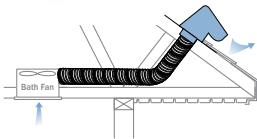

VT0093	4" Roof Cap Exhaust ALUMINUM (With Screen)	Bulk	1	063467145981