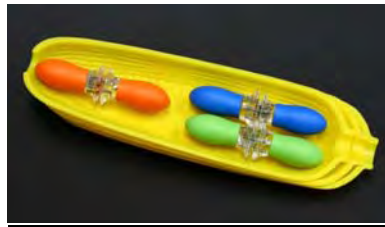

No: **21075**

Case Qty: 144
Case Weight: 31

PLATINUM

Squeeze Bottle w/cap 22 oz., 9"

No: **21784**

Case Qty: 72
Case Weight: 9.5

PLATINUM

E-Z Store Corn Holders/Dish Set, 9 pc.