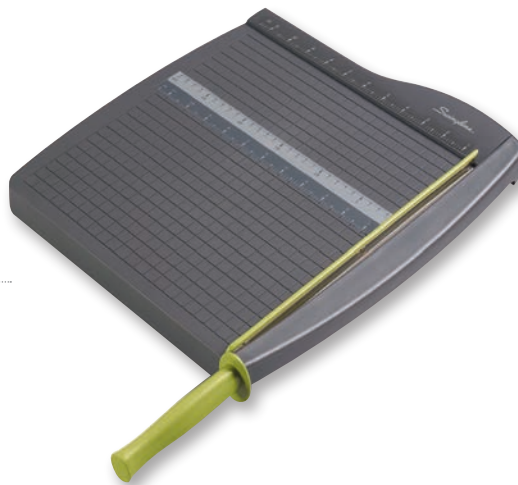

29965 Graphite/Green

Colors: Graphite/Green

Case Quantity: 6

ClassicCut® Lite Guillotine Trimmer

- Durable, plastic construction is lightweight and easy to transport
- Alignment grid and dual scale ruler for precise measuring
- Protective guardrail and table latch
- Limited 10-year warranty

9312 10 Sheet Capacity 12" Cutting Length

Color: Gray

Case Quantity: 4

SmartCut® EasyBlade™ Plus Rotary Trimmer

- Features concealed edge blade cartridge for safer use
- Blade wear indicator changes from green to red when it's time to change blade
- Sturdy, metal base
- Manual clamp holds papers in place for the most accurate trimming
- Alignment grid and dual scale ruler for precise measuring
- Limited 1-year warranty