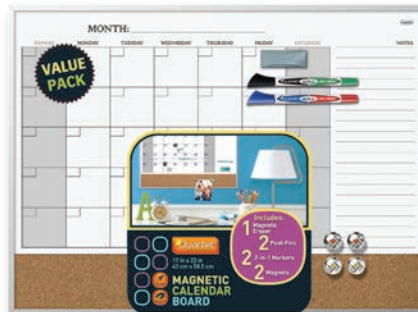

Assorted Colors*:
Black, Green, Pink, Teal

Case Quantity: 6
MOQ: 1,000

*Marker and eraser color assortments vary

17257P