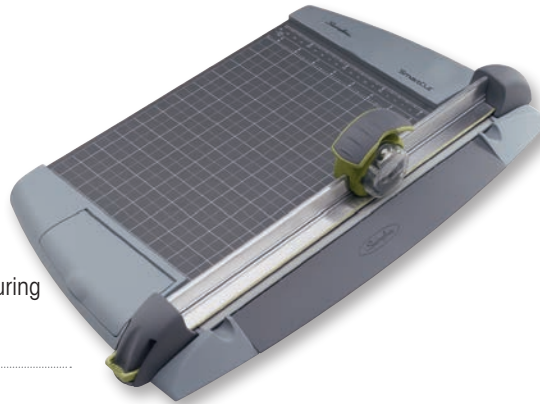

SmartCut® EasyBlade™ Plus Rotary Trimmer

- Features concealed edge blade cartridge for safer use
- Blade wear indicator changes from green to red when it's time to change blade
- Sturdy, metal base
- Manual clamp holds papers in place for the most accurate trimming
- Alignment grid and dual scale ruler for precise measuring
- Limited 1-year warranty

8912 15 Sheet Capacity 12" Cutting Length

Color: Gray

Case Quantity: 3